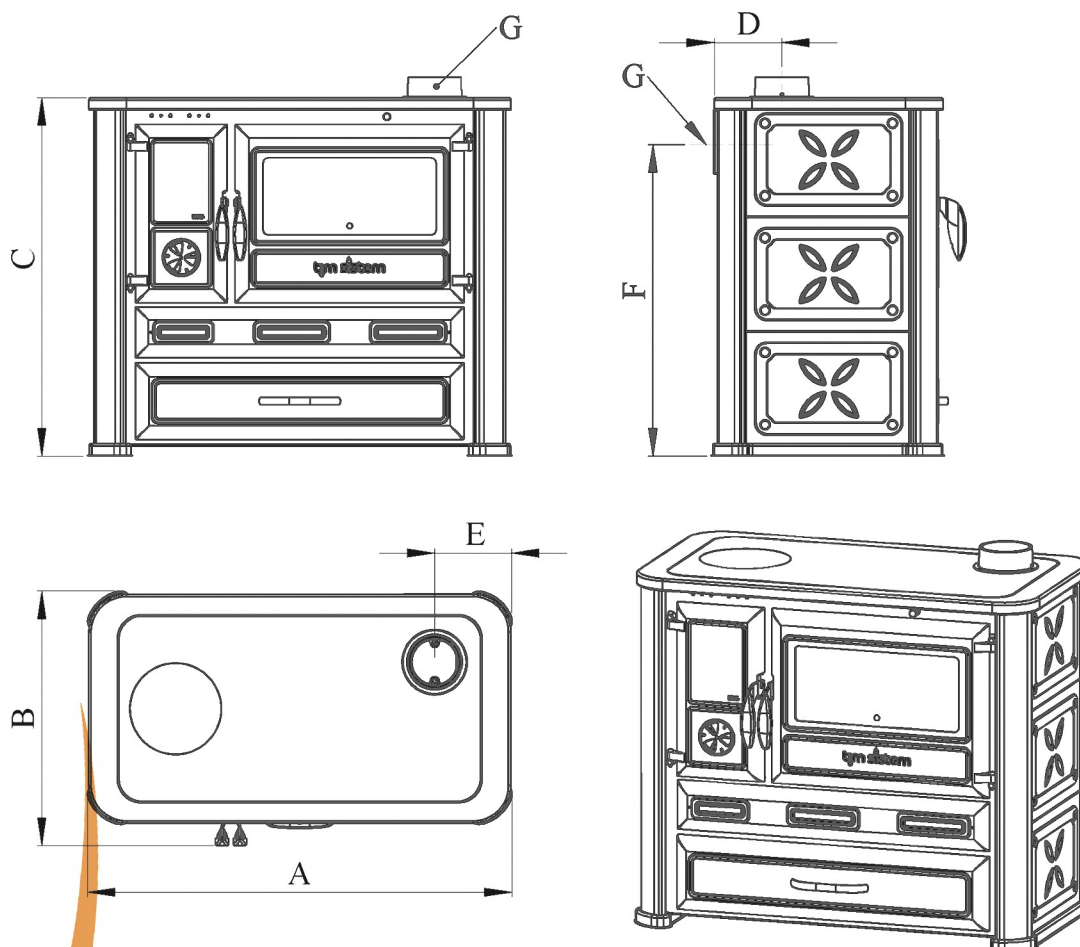

Oven and fire box doors are made of cast iron same as firebox grate which have "summer" and "winter" position.

Cooking plate is made of steel. Perfectly functional for cooking, baking and roasting.

EN 12815

Width	Depth	Height
925 mm	550 mm	800 mm

Alma Mons is available in following colors.

tim sistem

... *Heat, save, preserve.*

Tehchnical data

A	B	C	D	E	F	G
925 mm	550 mm	800 mm	150 mm	165 mm	680 mm	Ø 120

EN 12815

Dimensions (W x D x H)	mm	925 x 550 x 800
Fire box dimensions (W x D x H)	mm	190 x 350 x 300 winter 190 x 350 x 240 summer
Oven dimensions (W x D x H)	mm	445 x 410 x 220
Nominal thermal output	KW	8
Appliance efficiency	%	83
Exhaust diameter	mm	Ø 120
Fuel type		wood, wood briquettes
Temperature of the gases	°C	119,6
Dust content of exhaust gases	mg/m ³	D=68
CO (13%O ₂)	%	0,0811
Net weight	kg	79,70
Brutto weight	kg	91,10