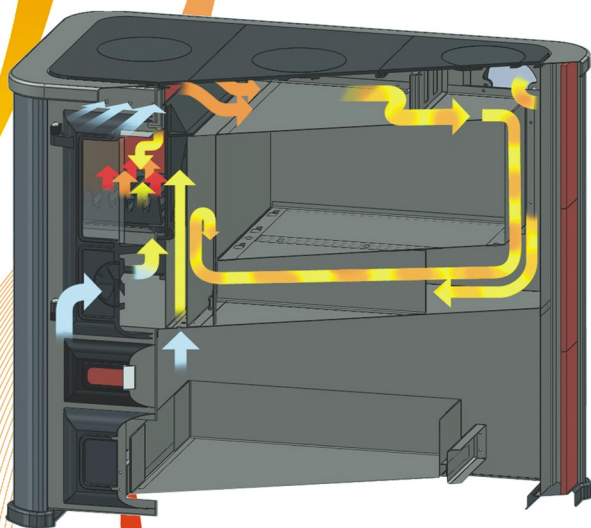

Oven and fire box doors are made of cast iron same as firebox grate which have "summer" and "winter" position.

Cooking plate is made of steel. Perfectly functional for cooking, baking and roasting.

EN 12815

Width	Depth	Height
925 mm	550 mm	800 mm

Alma Mons is available in following colors.

tim sistem

... *Heat, save, preserve.*

Tehchnical data

A	B	C	D	E	F	G
925 mm	550 mm	800 mm	150 mm	165 mm	680 mm	Ø 120

EN 12815

Dimensions (W x D x H)	mm	925 x 550 x 800
Fire box dimensions (W x D x H)	mm	190 x 350 x 300 winter 190 x 350 x 240 summer
Oven dimensions (W x D x H)	mm	445 x 410 x 220
Nominal thermal output	KW	8
Appliance efficiency	%	83
Exhaust diameter	mm	Ø 120
Fuel type		wood, wood briquettes
Temperature of the gases	°C	119,6
Dust content of exhaust gases	mg/m ³	D=68
CO (13%O ₂)	%	0,0811
Net weight	kg	79,70
Brutto weight	kg	91,10