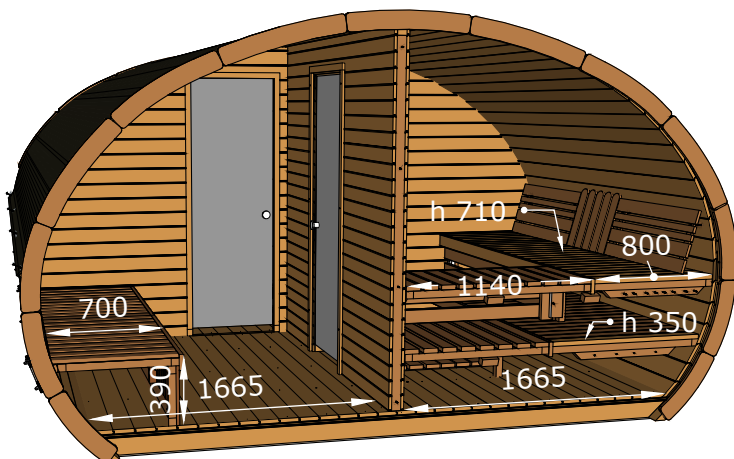

Front

Back

Front

Back

H120xD120xL500cm

1800 kg 