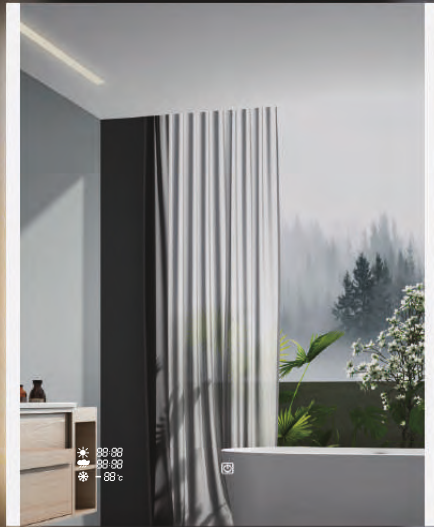

MELBOURNE

- LED square tube lamp with very high lumens and in IP44.
- LED square tube lamp specially designed to give bright main lighting to the face and also very bright ambient lighting to the wall.
- Affordable, classical Simplicity and harmoniously beautiful in both horizontal and vertical way.
- Aluminum LED panel made by ourselves with better heat dissipation and higher lumens. Not LED strips.
- Hot selling in Sweden.

M1022-MELBOURNE

PATENT: ZL201630172984.1

PRODUCT MODEL	SIZE (cm)	TOUCH SWITCH	DIMMER	COLOR CHANGING	ANTI-FOG/DEFOGGER	BLUETOOTH MUSIC	CLOCK+WEATHER(WIFI)	PHONE
M1022-MELBOURNE	60X80	√	√	3000-4500-6500K	√		√