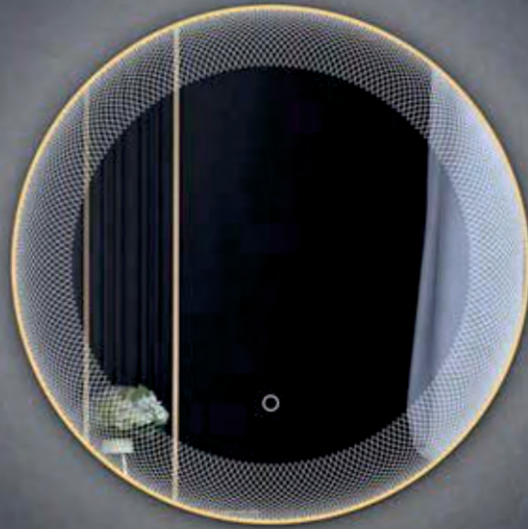

# SPRINGFIELD

- Black aluminum frame connected with a shelf for basic storage.
- Shelf despatchable.

PRODUCT MODEL	SIZE (cm)	TOUCH SWITCH	DIMMER	COLOR CHANGING	ANTI-FOG/DEFOGGER	BLUETOOTH MUSIC	CLOCK+WEATHER(WIFI)	PHONE
M5117-SPRINGFIELD	60X90	√	√	3000-4500-6500K	√	√	√	

# NAVARRE

- The mirror edge is transparent design.
- Transparent mirror edges make the light more artistic.
- The main light plus ambient light.
- Both square and round are good choices for bathrooms.

 PATENT: ZL202130261818.X

**M2001-NAVARRE**

 PATENT: ZL202130302393.2

**M3057-NAVARRE**

PRODUCT MODEL	SIZE (cm)	TOUCH SWITCH	DIMMER	COLOR CHANGING	ANTI-FOG/DEFOGGER	BLUETOOTH MUSIC	CLOCK+WEATHER(WIFI)	PHONE
M2001-NAVARRE	100x70	√	√	3000-4500-6500K	√	√	√	√
M3057-NAVARRE	90	√	√	3000-4500-6500K	√		√	