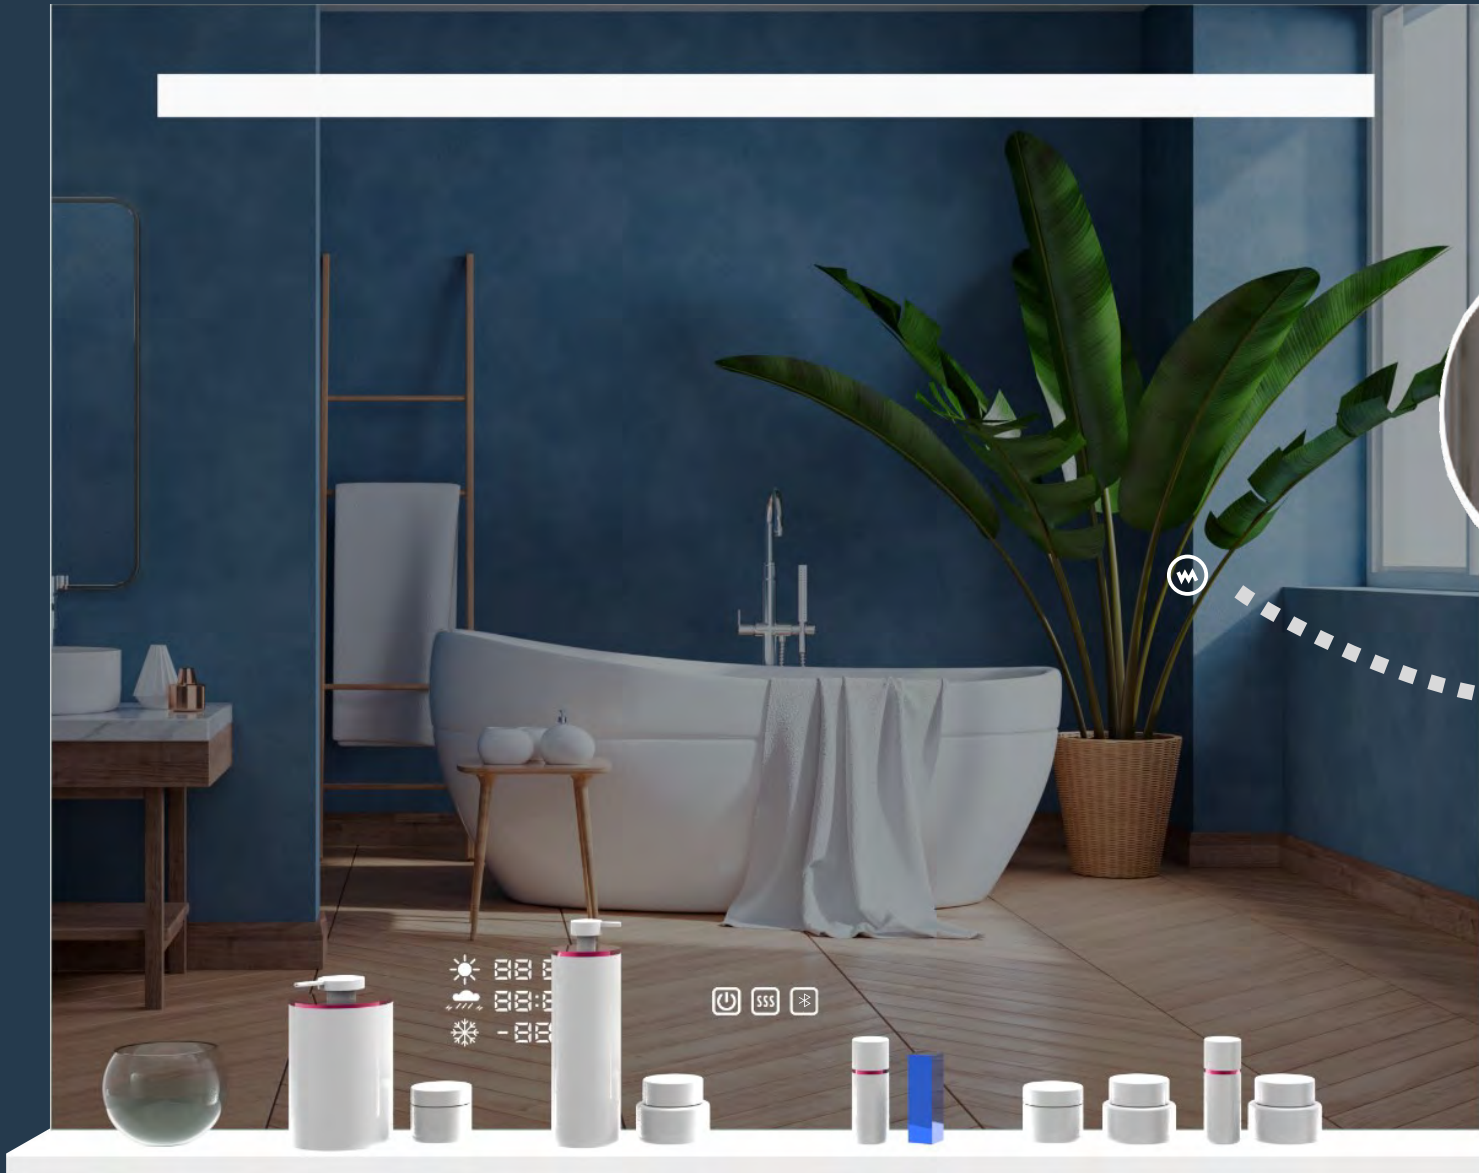

*very strong
magnet*