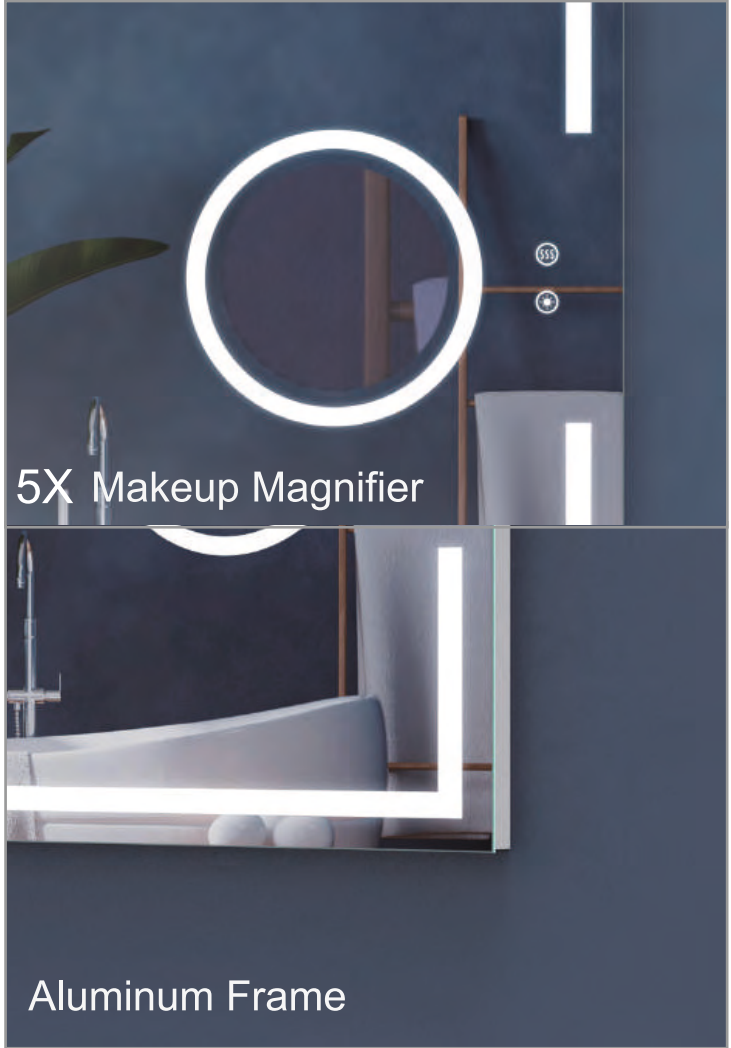

# MELBOURNE

- LED square tube lamp with very high lumens and in IP44.
- LED square tube lamp specially designed to give bright main lighting to the face and also very bright ambient lighting to the wall.
- Affordable, classical Simplicity and harmoniously beautiful in both horizontal and vertical way.
- Aluminum LED panel made by ourselves with better heat dissipation and higher lumens. Not LED strips.
- Hot selling in Sweden.

## M1022-MELBOURNE

 PATENT: ZL201630172984.1

PRODUCT MODEL	SIZE (cm)	TOUCH SWITCH	DIMMER	COLOR CHANGING	ANTI-FOG/DEFOGGER	BLUETOOTH MUSIC	CLOCK+WEATHER(WIFI)	PHONE
M1022-MELBOURNE	60X80	√	√	3000-4500-6500K	√		√	

# ATLANTA

- Intergrated with a magnifying 5-time make-up mirror with LED lights controlled seperately.
- Touch icons positioned perfectly both for horizontal and vertical installation.
- Alu frames hidden behind, connected with 4 hangers at each corner to secure a stable installation.