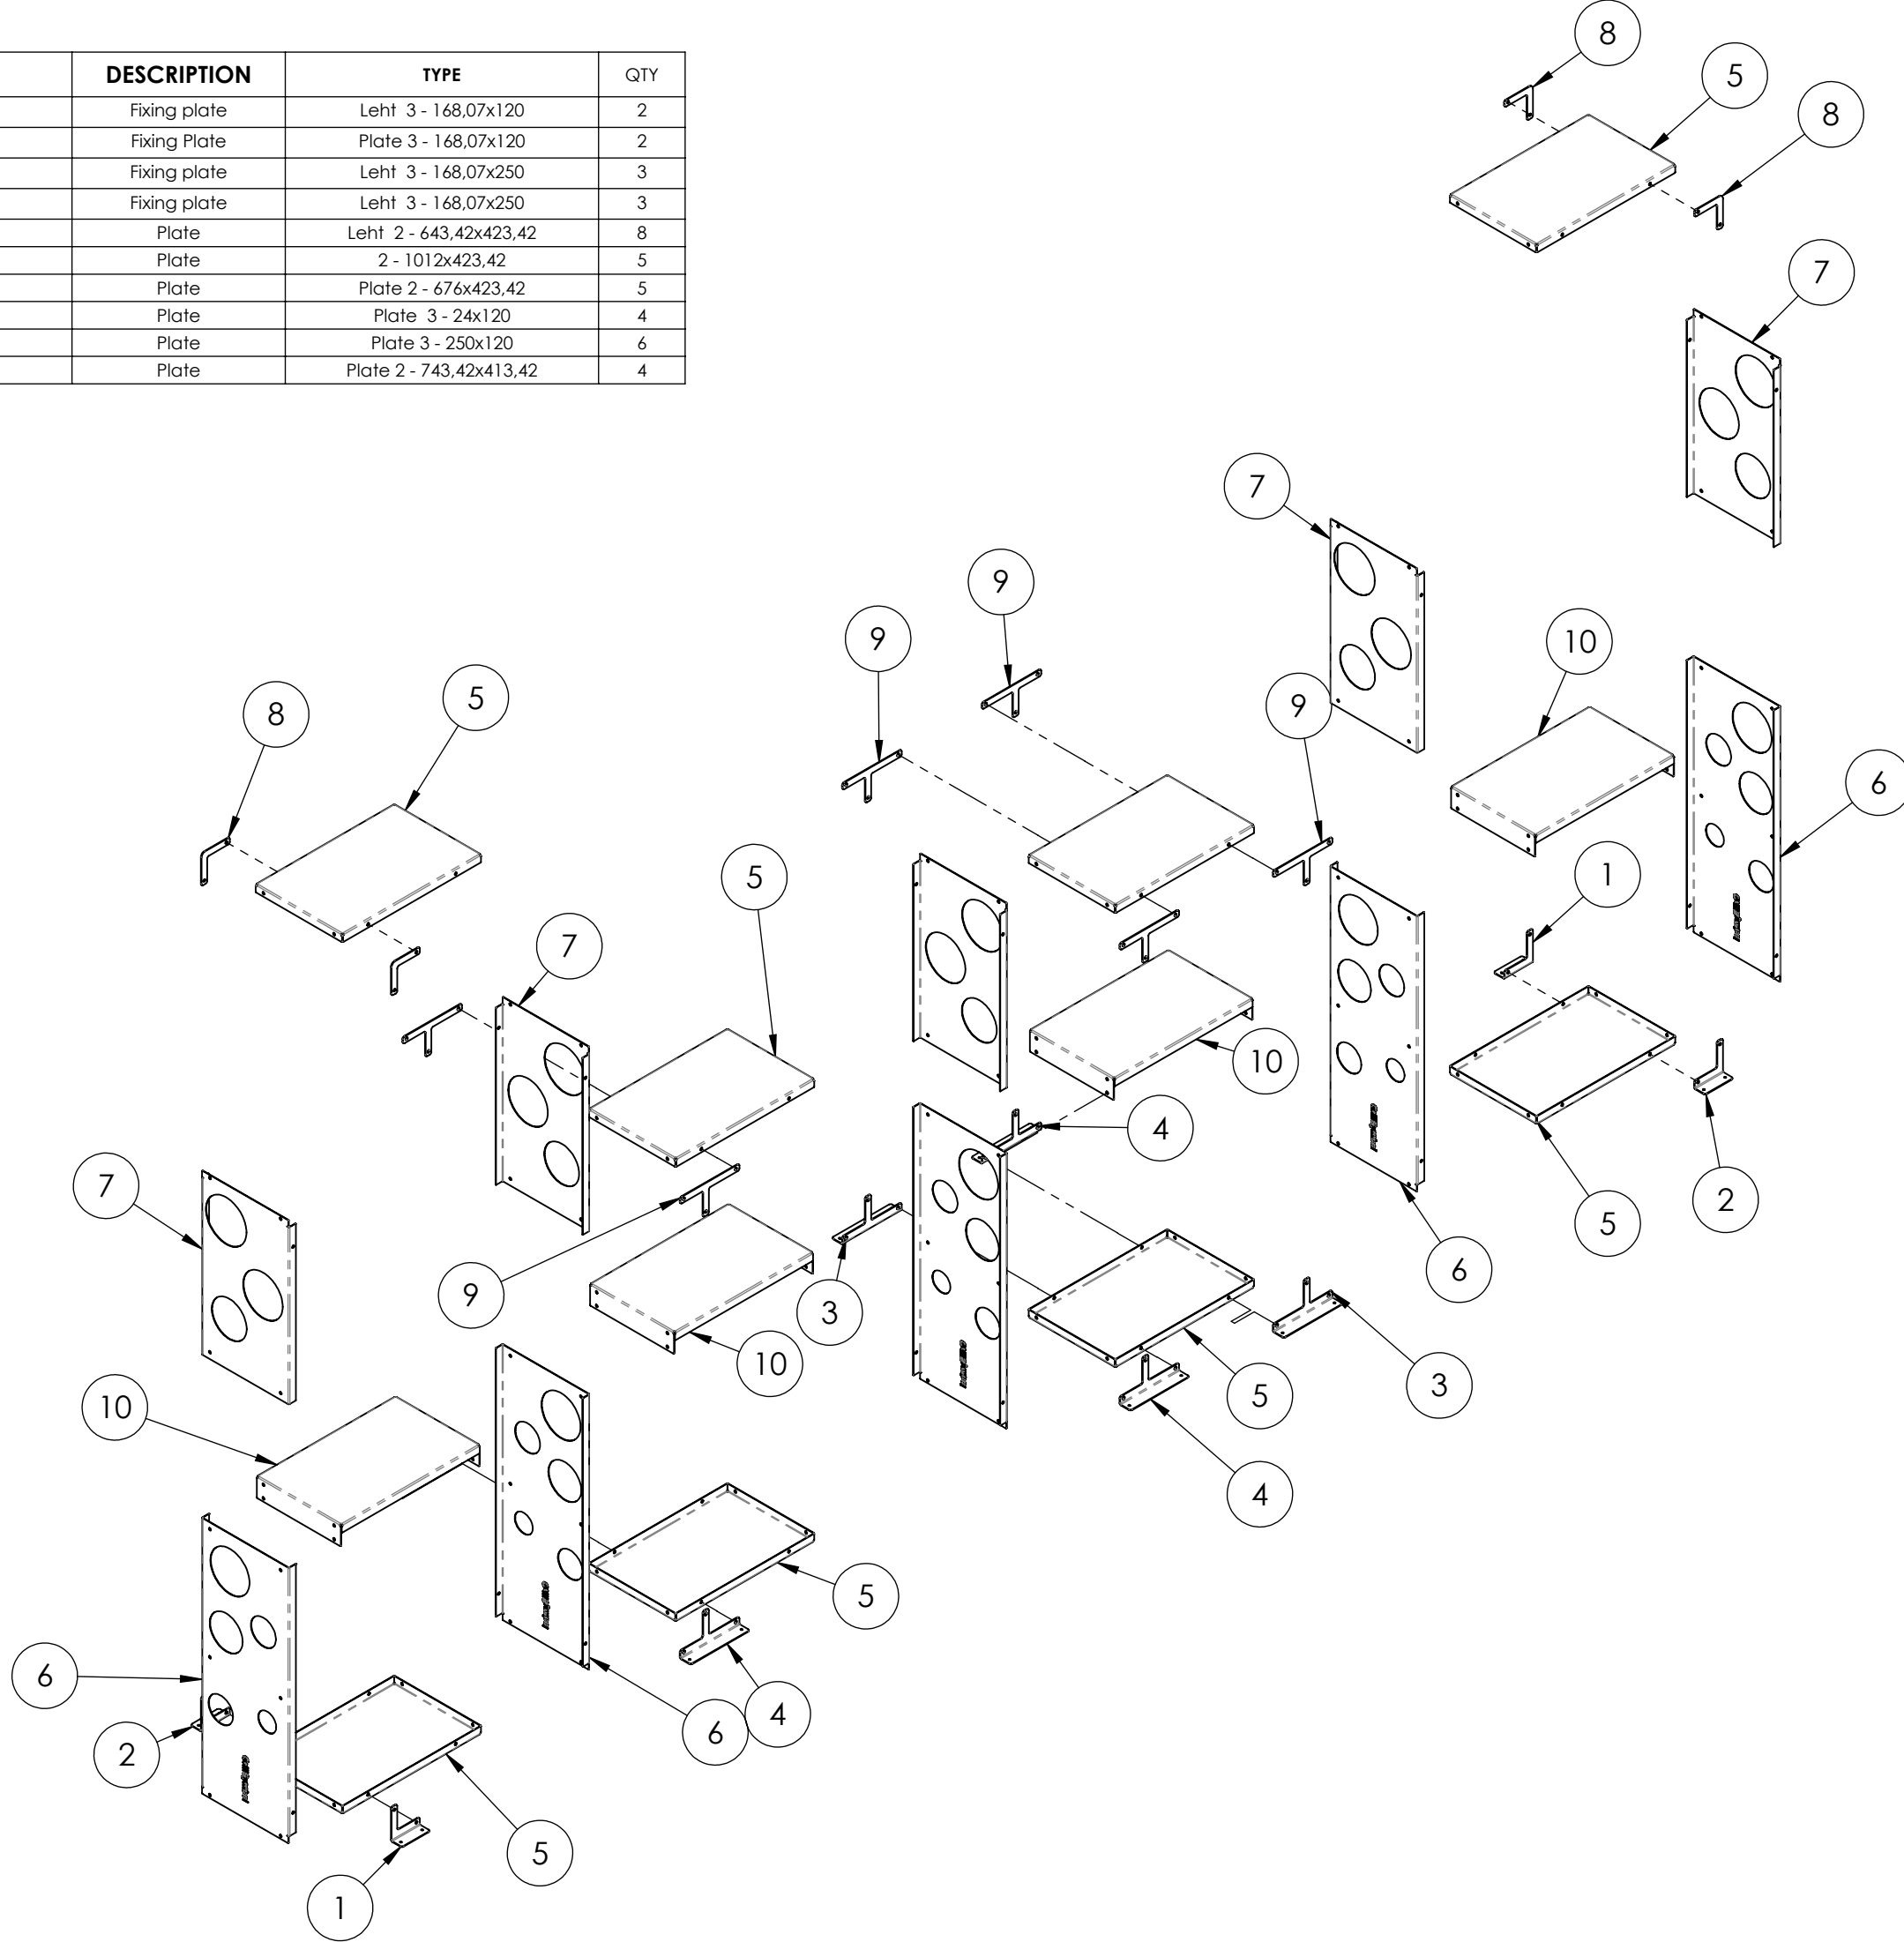

ITEM NO.	PART NUMBER	DESCRIPTION	TYPE	QTY
1	7.001	Fixing plate	Leht 3 - 168,07x120	2
2	Mirror7.001	Fixing Plate	Plate 3 - 168,07x120	2
3	7.001-01	Fixing plate	Leht 3 - 168,07x250	3
4	Mirror7.001-01	Fixing plate	Leht 3 - 168,07x250	3
5	7.002	Plate	Leht 2 - 643,42x423,42	8
6	7.003-01	Plate	2 - 1012x423,42	5
7	7.003-02	Plate	Plate 2 - 676x423,42	5
8	7.004	Plate	Plate 3 - 24x120	4
9	7.004-01	Plate	Plate 3 - 250x120	6
10	7.005-01	Plate	Plate 2 - 743,42x413,42	4