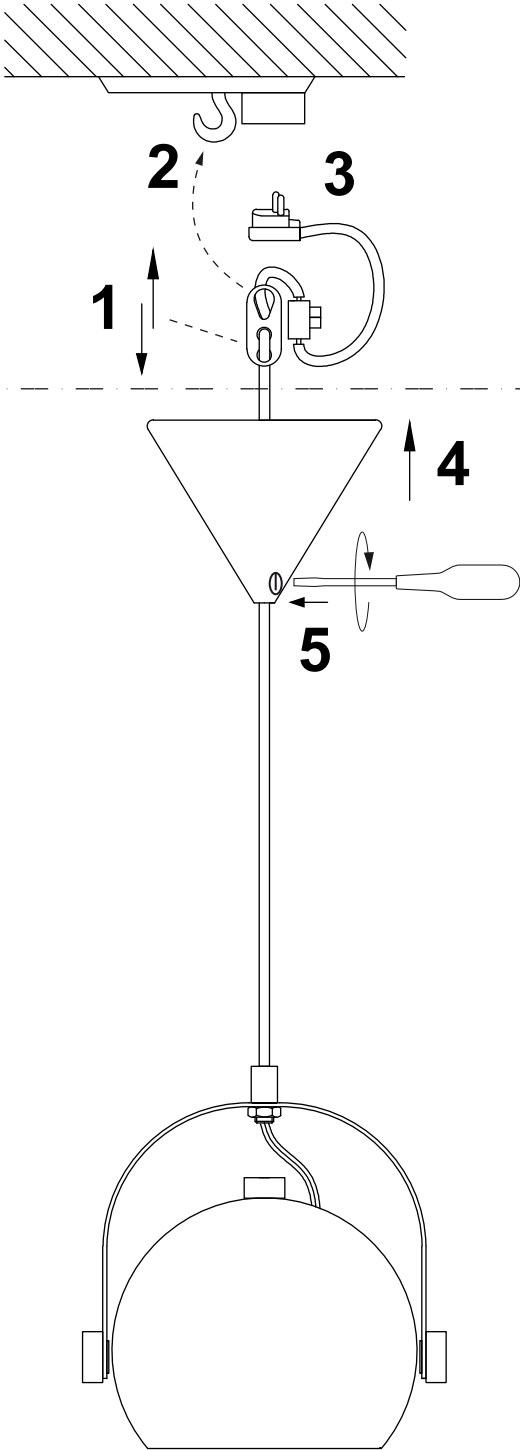

SCAN
LAMPS

BOW 65803

4.

alt. A

Ceiling outlet with hook is not included.

The included ceiling plug is only for Sweden and Finland. For installation directly to supply cords, remove the plug and install according to alt.B

alt. B

Direkte installasjon
Dirket inkoppling

Kytetään suoraan
Direct coupling

krok ikke inkludert
Krok medfølger ej
Ruuvikoukut ei sis.
Hook not included

lyskilde ikke inkludert
ljuskälla medföljer ej
valonlähde ei sis.
light source not included