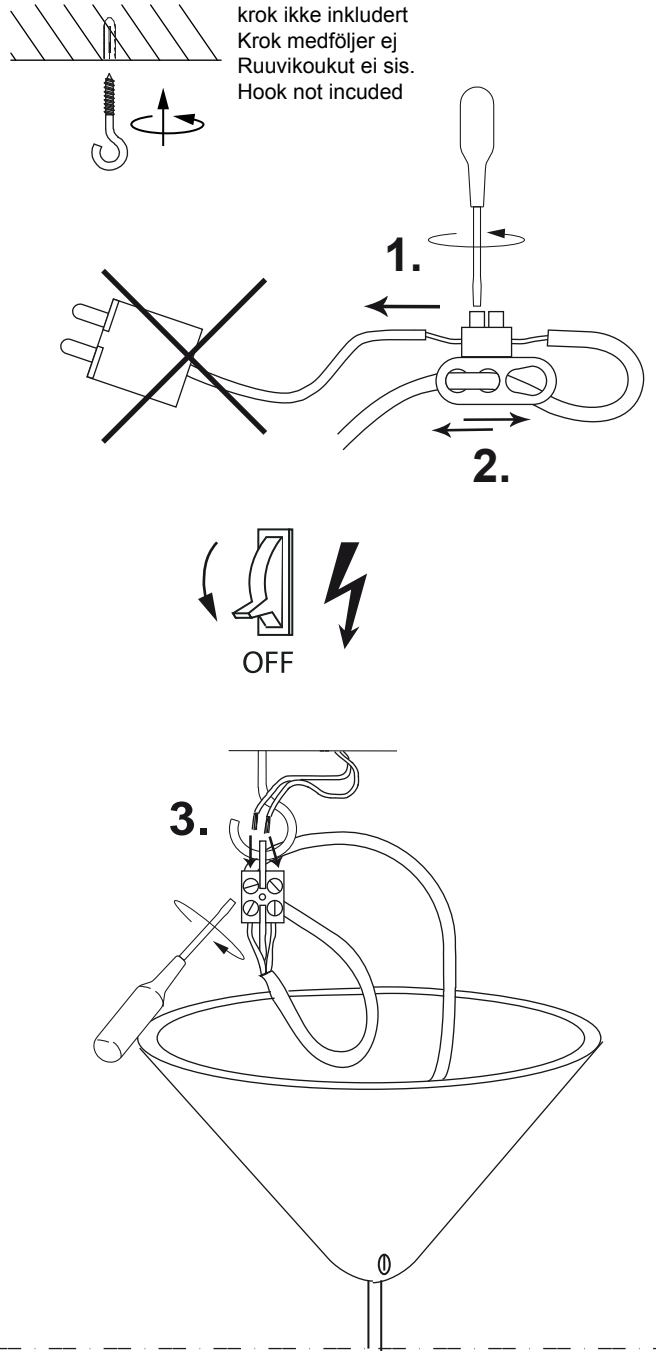

SCAN
LAMPS

BOW 65803

4.

alt. A

Ceiling outlet with hook is not included.

The included ceiling plug is only for Sweden and Finland. For installation directly to supply cords, remove the plug and install according to alt.B

alt. B

Direkte installasjon
Dirket inkoppling

Kytetään suoraan
Direct coupling

krok ikke inkludert
Krok medfølger ej
Ruuvikoukut ei sis.
Hook not included

lyskilde ikke inkludert
ljuskälla medföljer ej
valonlähde ei sis.
light source not included