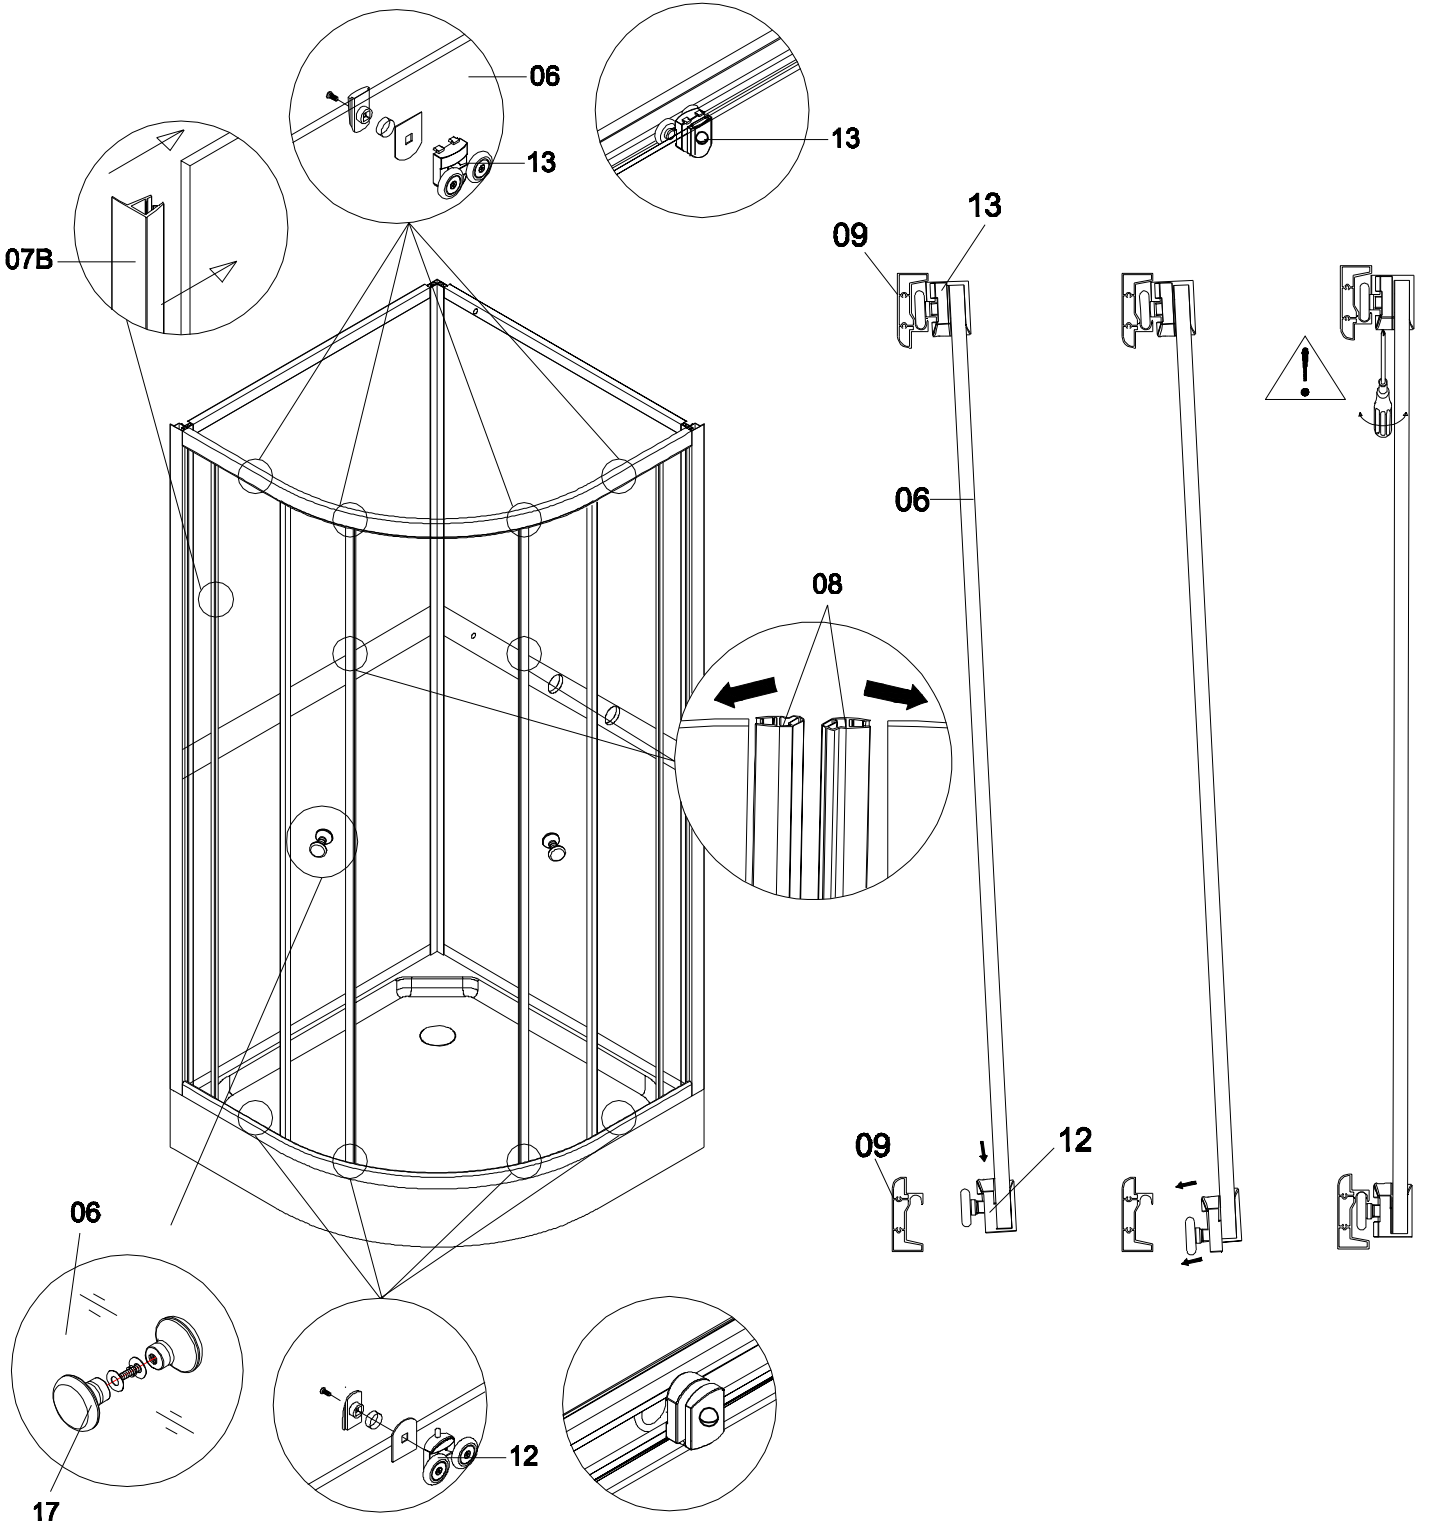

**bathlife®**

**134-540**  
**90×90×200cm**

**Installation**

**Manual**

# PRODUCT EXPLOSION FIGURE

# INSTALLATION ACCESSORIES LIST

bathlife.®