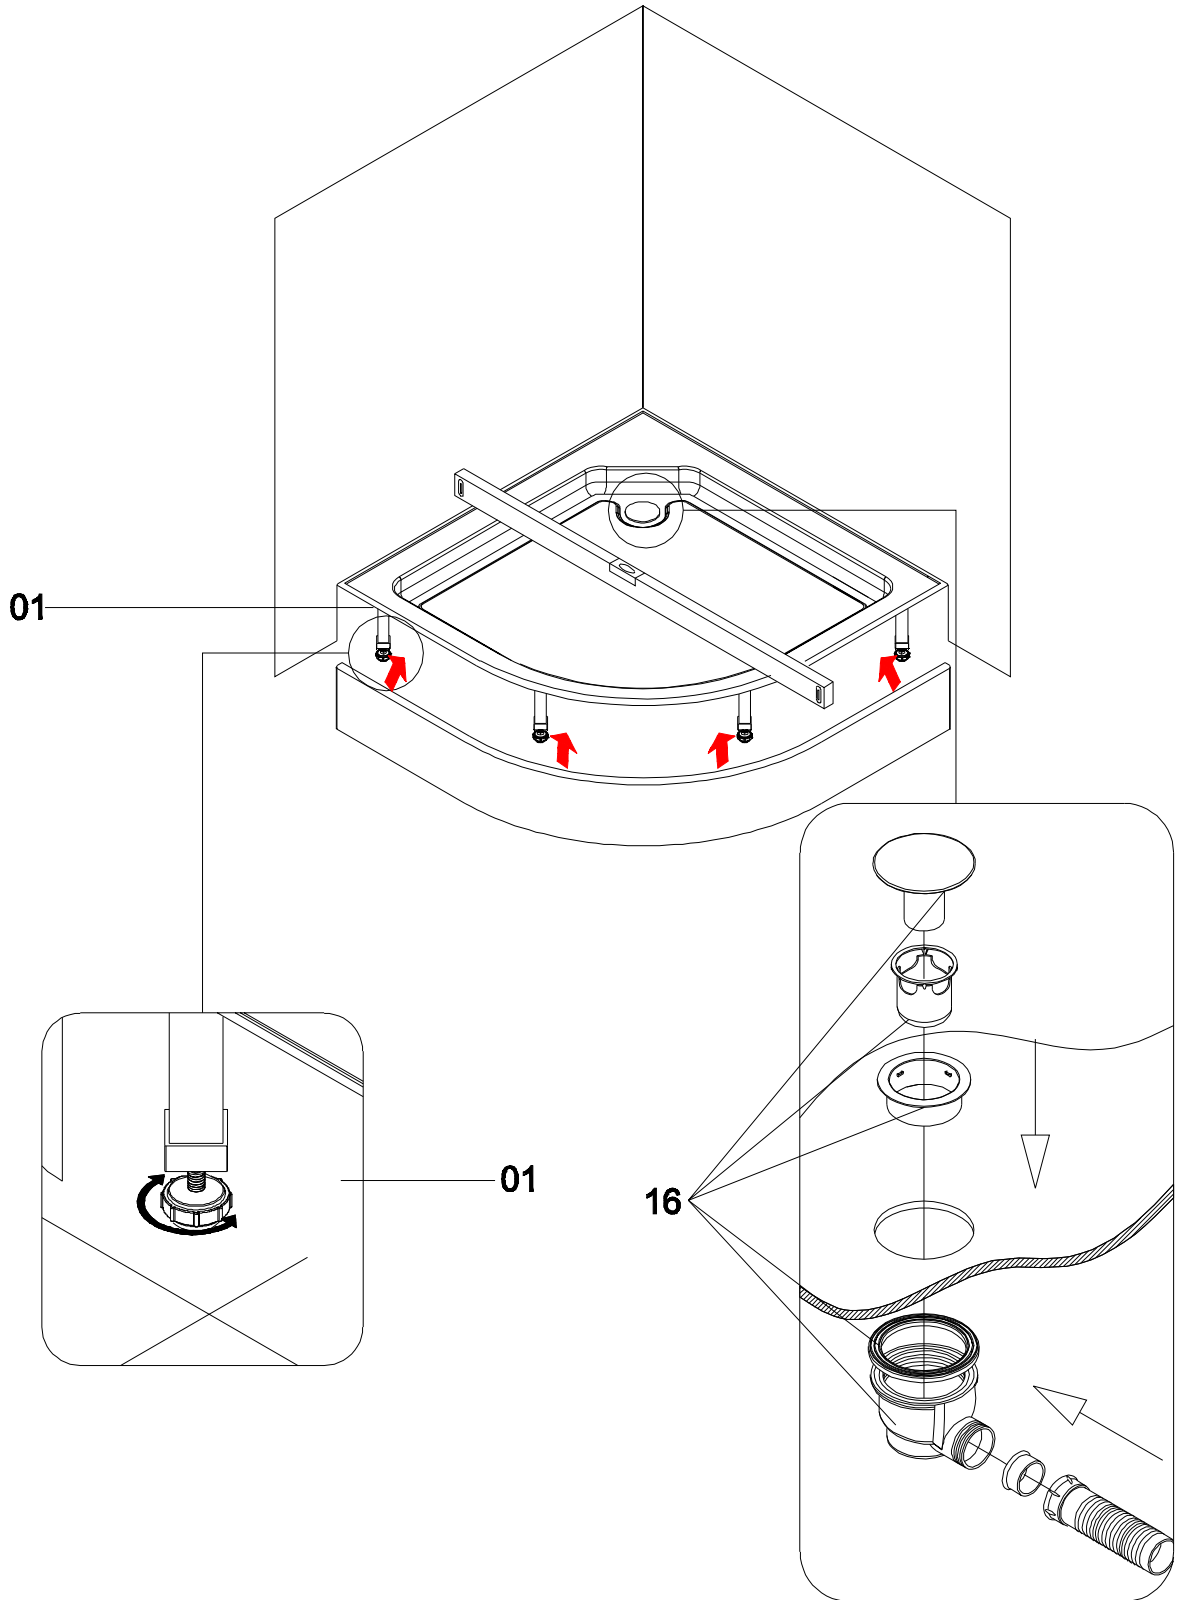

**bathlife®**

**134-540**  
**90×90×200cm**

**Installation**

**Manual**

# PRODUCT EXPLOSION FIGURE

# INSTALLATION ACCESSORIES LIST

bathlife.®