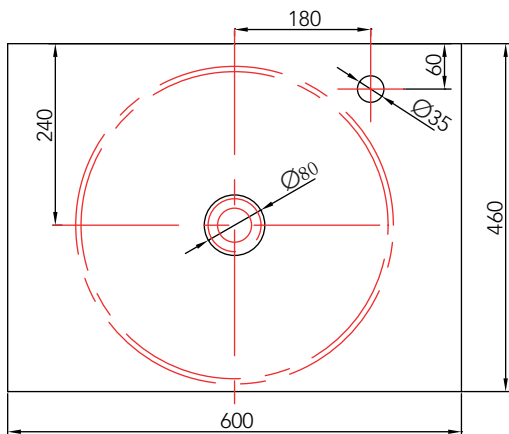

FÖRTJUST

DRAWINGS

Unit: mm

bathlife®
OF SWEDEN

Copyright ©2021 Bygghemma Sverige AB. Original content rights reserved. All product names, logos, and brands are property of their respective owners.

Information contained within this document was considered accurate at the time of publication, but may be subject to revision.