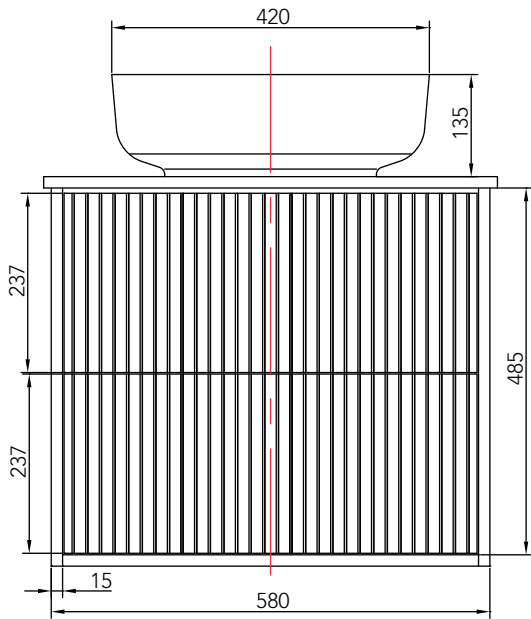

FÖRTJUST

DRAWINGS

Unit: mm

bathlife®
OF SWEDEN

Copyright ©2021 Bygghemma Sverige AB. Original content rights reserved. All product names, logos, and brands are property of their respective owners.

Information contained within this document was considered accurate at the time of publication, but may be subject to revision.