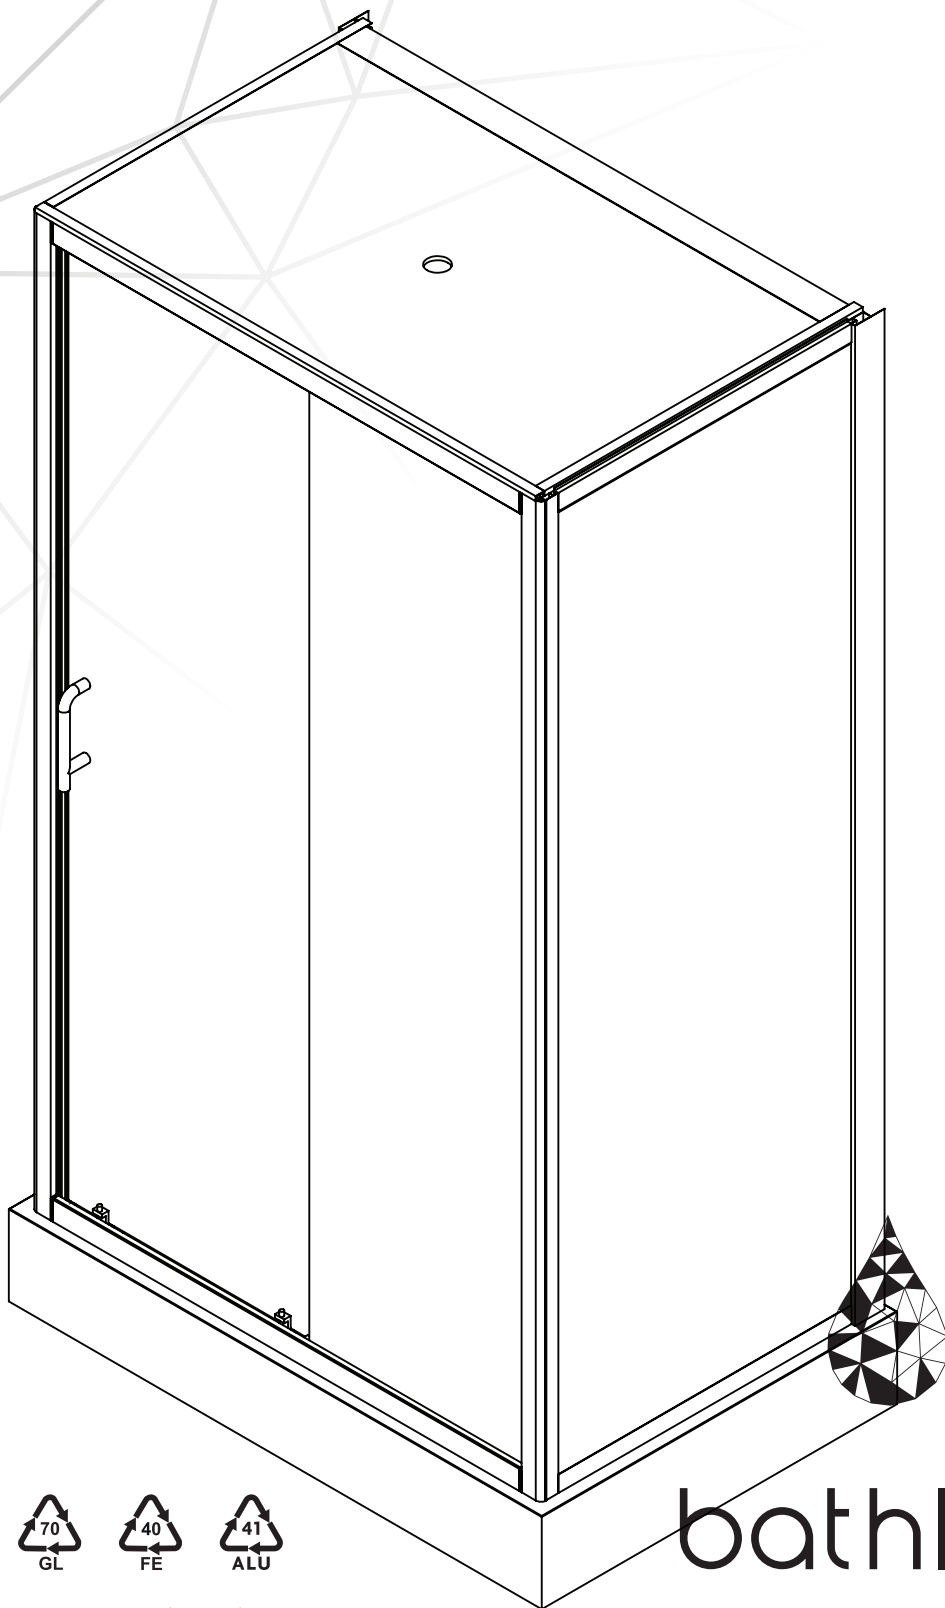

RUM

EN 14516:2006+A1:2010 (2014)

bathlife.[®]

OF SWEDEN

Copyright ©2019 Bygghemma Sverige AB. Original content rights reserved. All product names, logos, and brands are property of their respective owners.