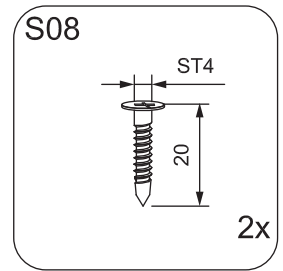

Copyright ©2020 Bygghemma Sverige AB. Original content rights reserved. All product names, logos, and brands are property of their respective owners.

Information contained within this document was considered accurate at the time of publication, but may be subject to revision.