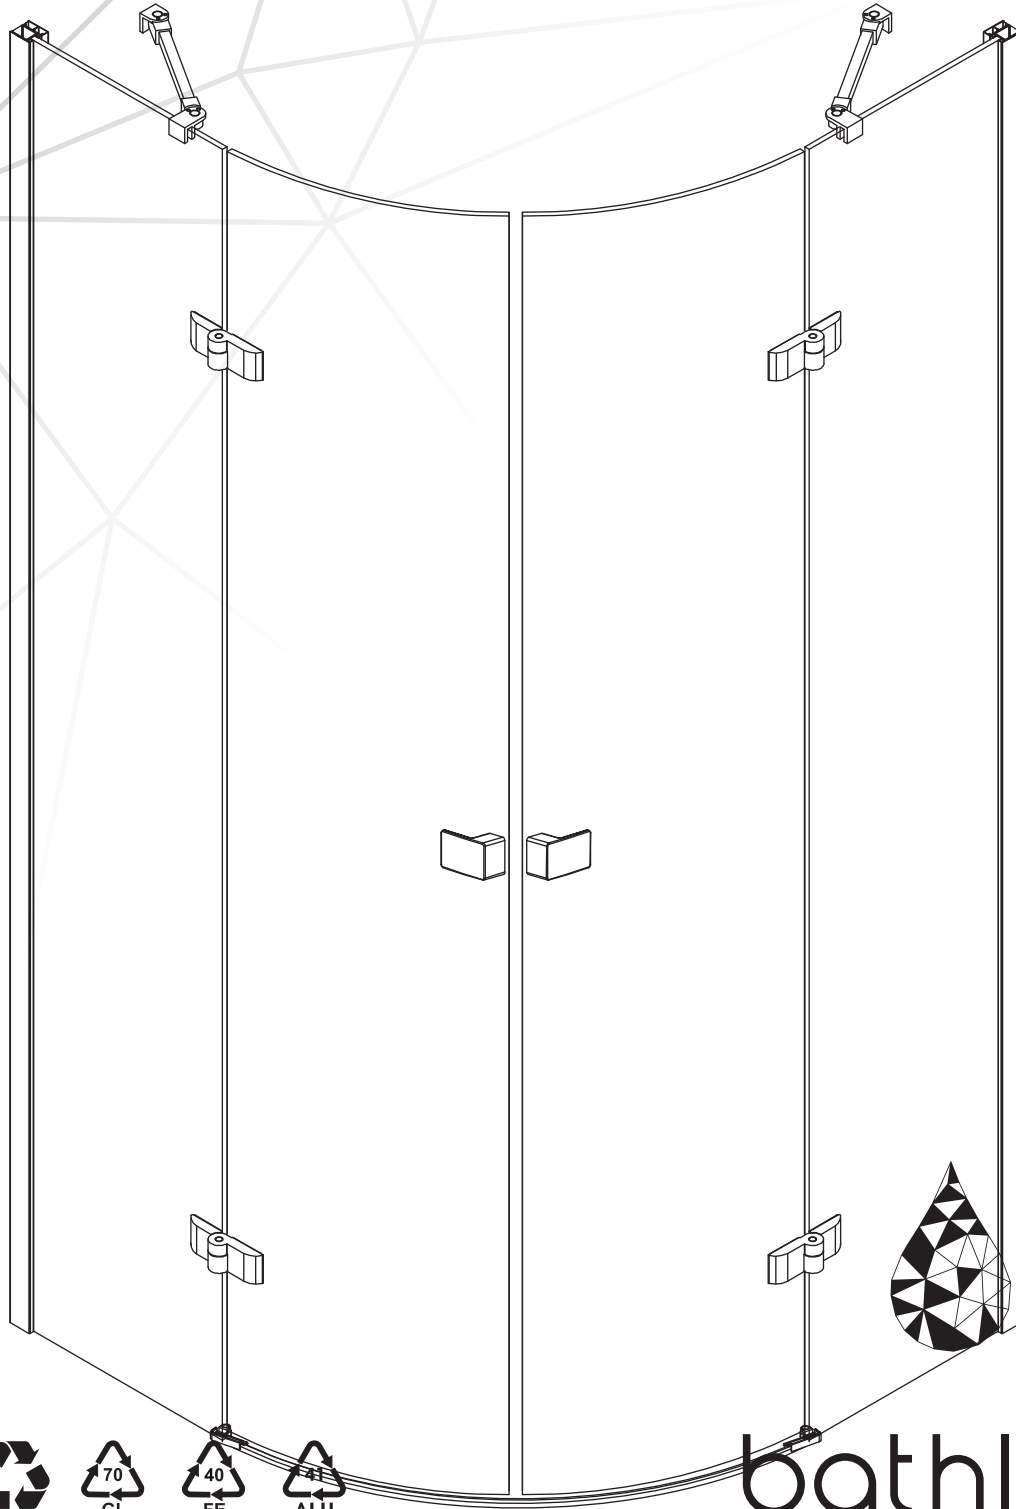

DOLDIS

bathlife®

EN 14428:2015+A1:2018 (2019)

OF SWEDEN

Copyright ©2020 Bygghemma Sverige AB. Original content rights reserved. All product names, logos, and brands are property of their respective owners.