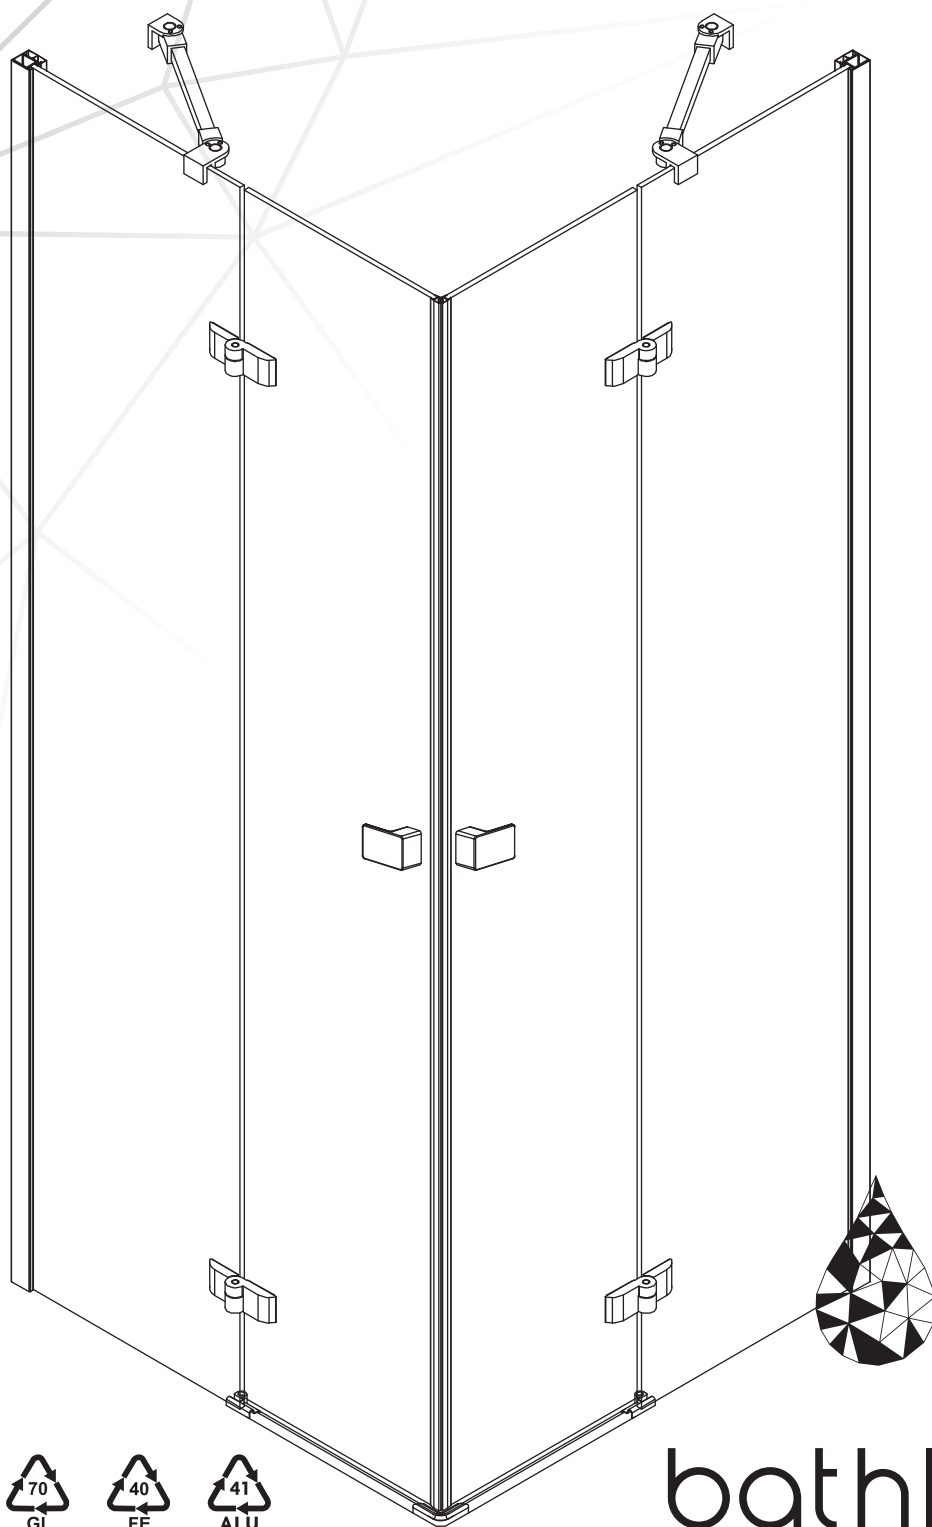

SOBER

bathlife®

EN 14428:2015+A1:2018 (2019)

OF SWEDEN

Copyright ©2020 Bygghemma Sverige AB. Original content rights reserved. All product names, logos, and brands are property of their respective owners.