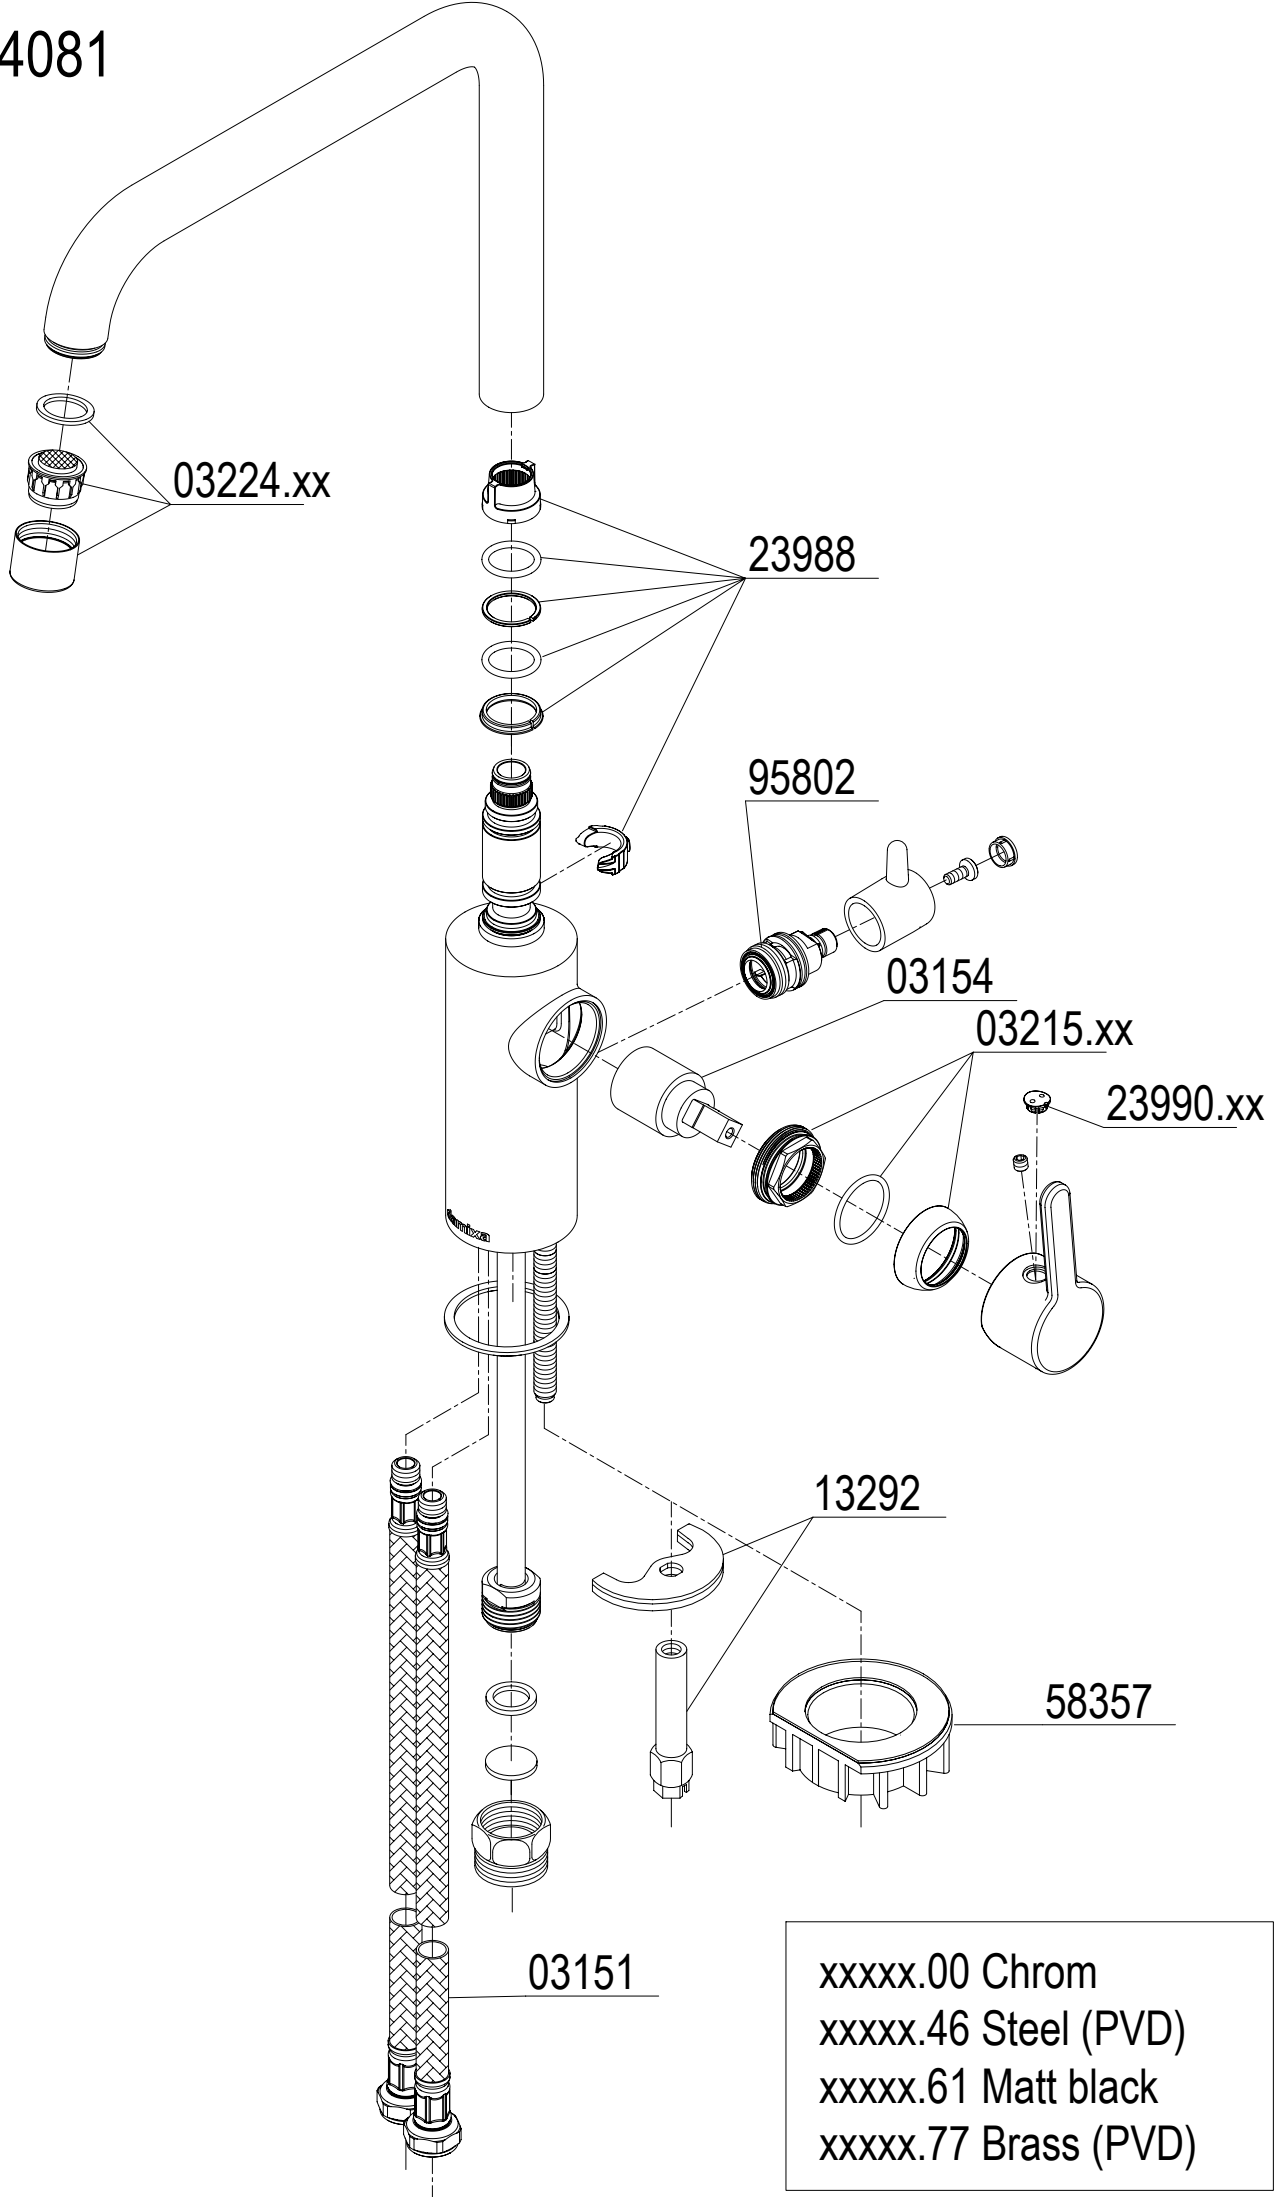

74081

xxxxx.00 Chrom
xxxxx.46 Steel (PVD)
xxxxx.61 Matt black
xxxxx.77 Brass (PVD)