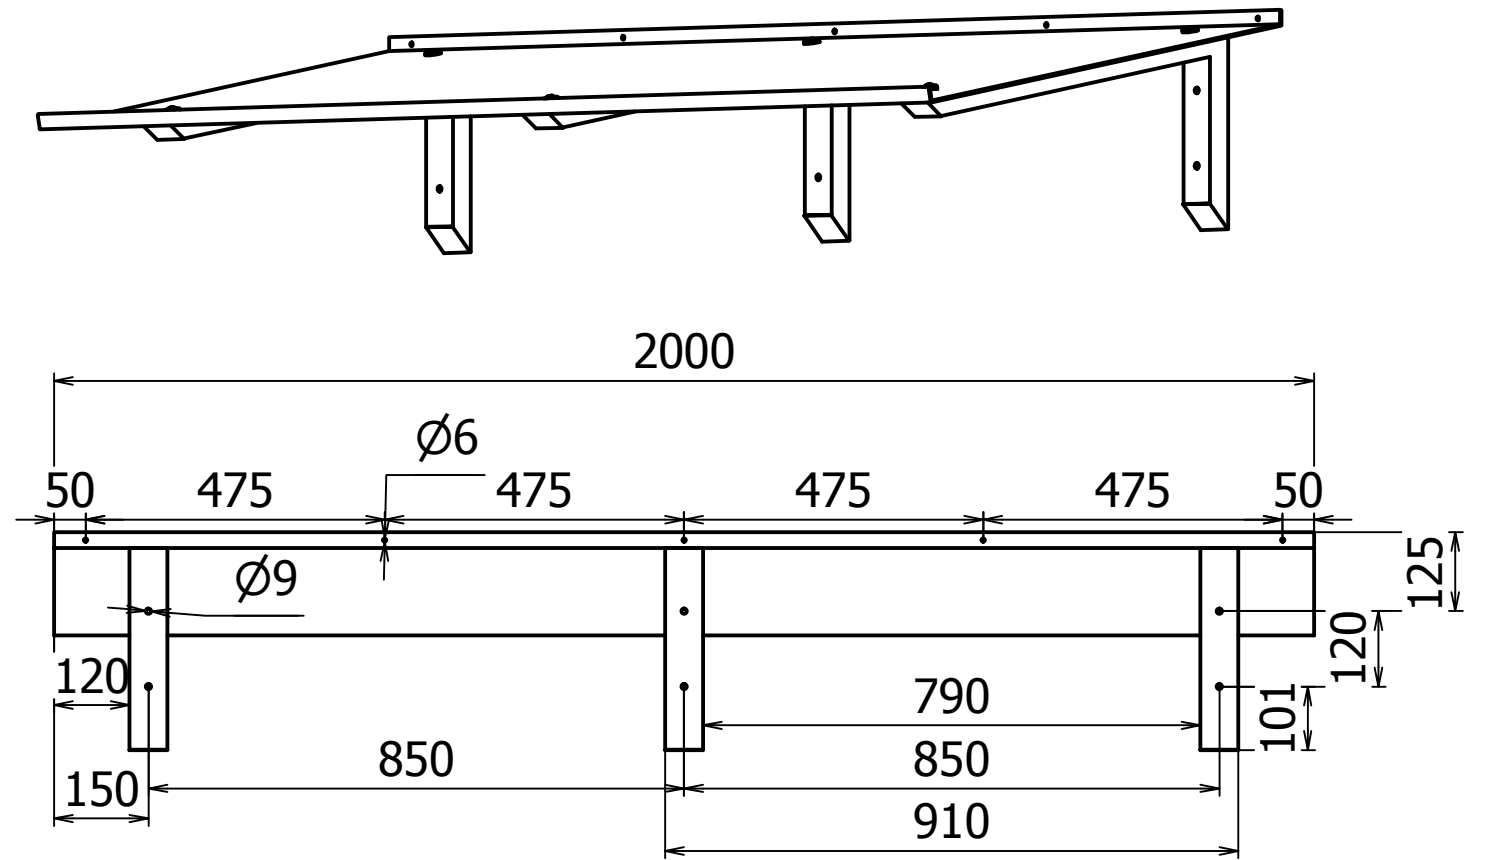

Easy Collection Console Bold - Aluminium L=1500mm

Easy Collection Console Bold - Glas L=1500mm

Easy Collection Console Bold - Aluminium L=2000mm

Easy Collection Console Bold - Glas L=2000mm

Easy Collection Console Bold - Aluminium L=2500mm

Easy Collection Console Bold - Glas L=2500mm