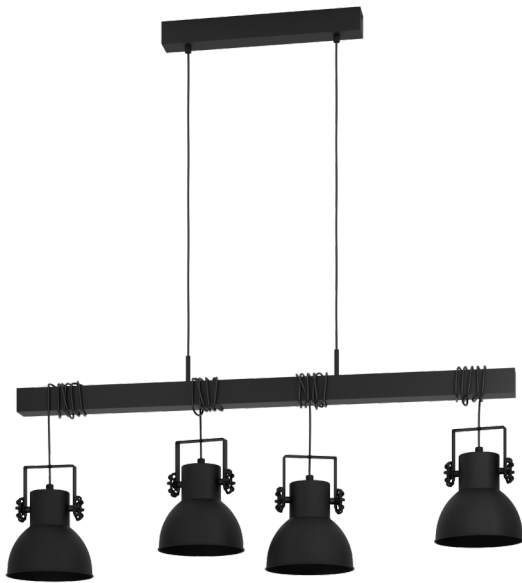

43726 SHIREBROOK

General Information

Material number	43726
Type	pendant light
Product segment	Indoor
Theme	Vintage
FSC®	FSC® 100% FSC® C152762

Dimensions

Article Height (in mm)	1100
Article Width (in mm)	250
Article Length (in mm)	1000
Net Weight (in kg)	4.41 Kilogram

Material & Colour

Enclosure Material	steel, wood
Enclosure Colour	black
Cable Colour	black

Functionality

Switch Type	without switch
Battery	No

Technical Information

Protection Class	1
Mains Voltage	220-240V,50/60Hz
Operation Voltage	220-240V,50/60Hz
max. Wattage (1)	4X40W

Illuminant 1

Illuminant Type (1)	E27
Illuminant incl. (1)	Exclusive
Socket Type (1)	E27