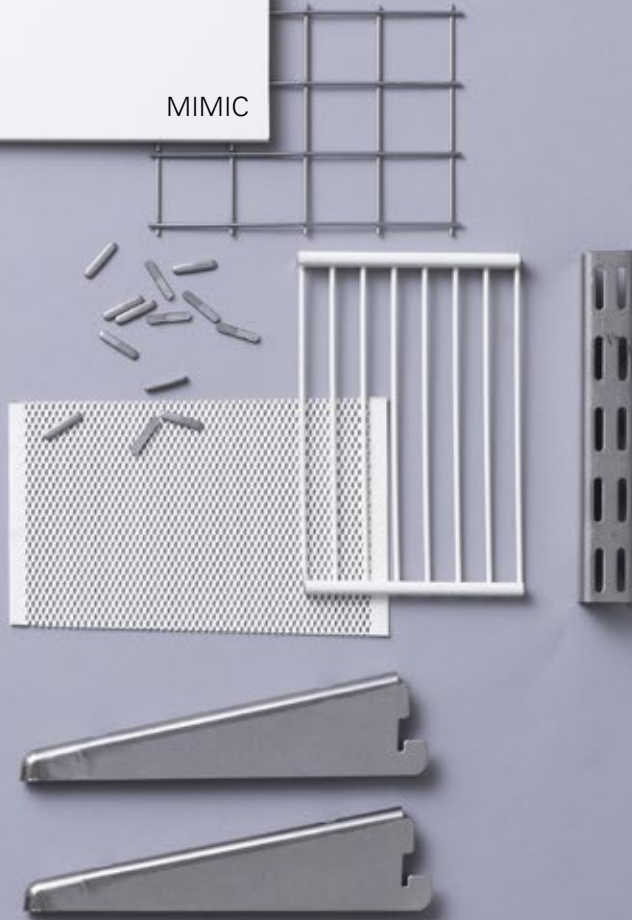

# SHAPING HISTORY

MIMIC

GRAVITY

ZACK

FLOW