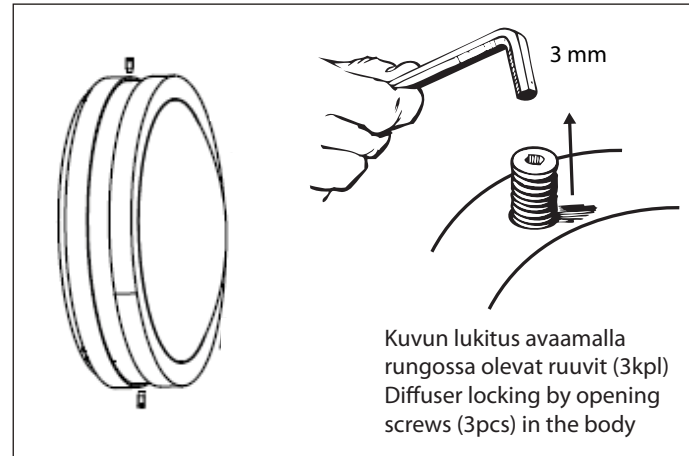

S

Endast en person med tillräcklig yrkesskicklighet får installera produkten. Kretsen ska vara strömlös alltid före installation eller service. Följ markeringar i produktens typetikett.

GB

Only a person with sufficient professional skills is allowed to install the product. Make sure to switch off the current before installation or service. Always follow the markings in the product label.

1

1

2

3

4

5