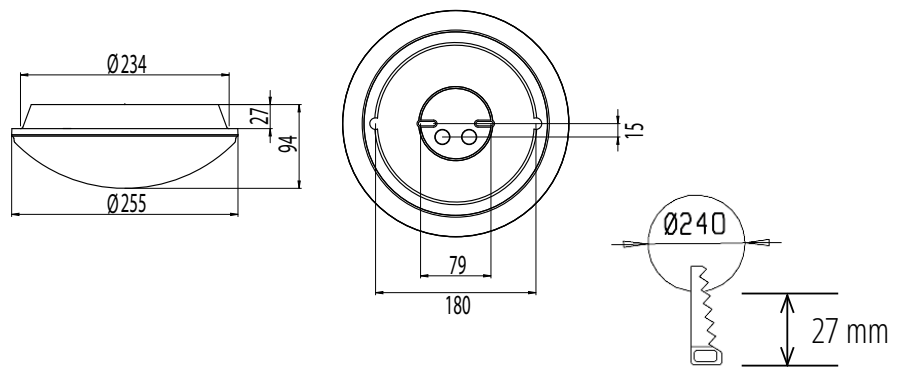

E number	Type	Product name	Base	Additional information
Decorative frame				
41 607 00	AL250K-V	AL250K-V FRAME WH		white
41 607 01	AL250K-M	AL250K-M FRAME BK		black
41 607 02	AL250K-H	AL250K-H FRAME GR		grey
Decorative frame with eyelid				
41 607 03	AL250KL-V	AL250KL-V FRAME WH		white
41 607 04	AL250KL-M	AL250KL-M FRAME BK		black
41 607 05	AL250KL-H	AL250KL-H FRAME GR		grey
Snow shield				
46 031 78	LS125P/1	LS125P/1 SNOW SHIELD WH		white