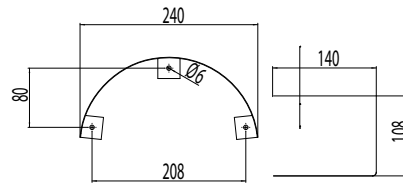

E number	Type	Product name	Base	Additional information
Decorative frame				
41 607 00	AL250K-V	AL250K-V FRAME WH		white
41 607 01	AL250K-M	AL250K-M FRAME BK		black
41 607 02	AL250K-H	AL250K-H FRAME GR		grey
Decorative frame with eyelid				
41 607 03	AL250KL-V	AL250KL-V FRAME WH		white
41 607 04	AL250KL-M	AL250KL-M FRAME BK		black
41 607 05	AL250KL-H	AL250KL-H FRAME GR		grey
Snow shield				
46 031 78	LS125P/1	LS125P/1 SNOW SHIELD WH		white