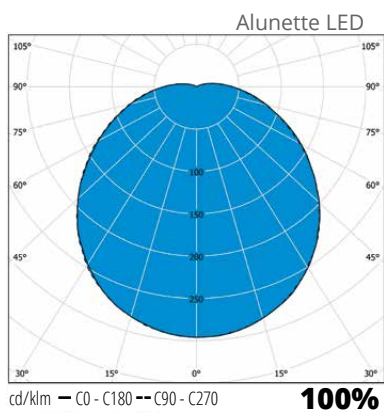

E number	Type	Product name	Base	Additional information
Decorative frame				
41 607 00	AL250K-V	AL250K-V FRAME WH		white
41 607 01	AL250K-M	AL250K-M FRAME BK		black
41 607 02	AL250K-H	AL250K-H FRAME GR		grey
Decorative frame with eyelid				
41 607 03	AL250KL-V	AL250KL-V FRAME WH		white
41 607 04	AL250KL-M	AL250KL-M FRAME BK		black
41 607 05	AL250KL-H	AL250KL-H FRAME GR		grey
Snow shield				
46 031 78	LS125P/1	LS125P/1 SNOW SHIELD WH		white