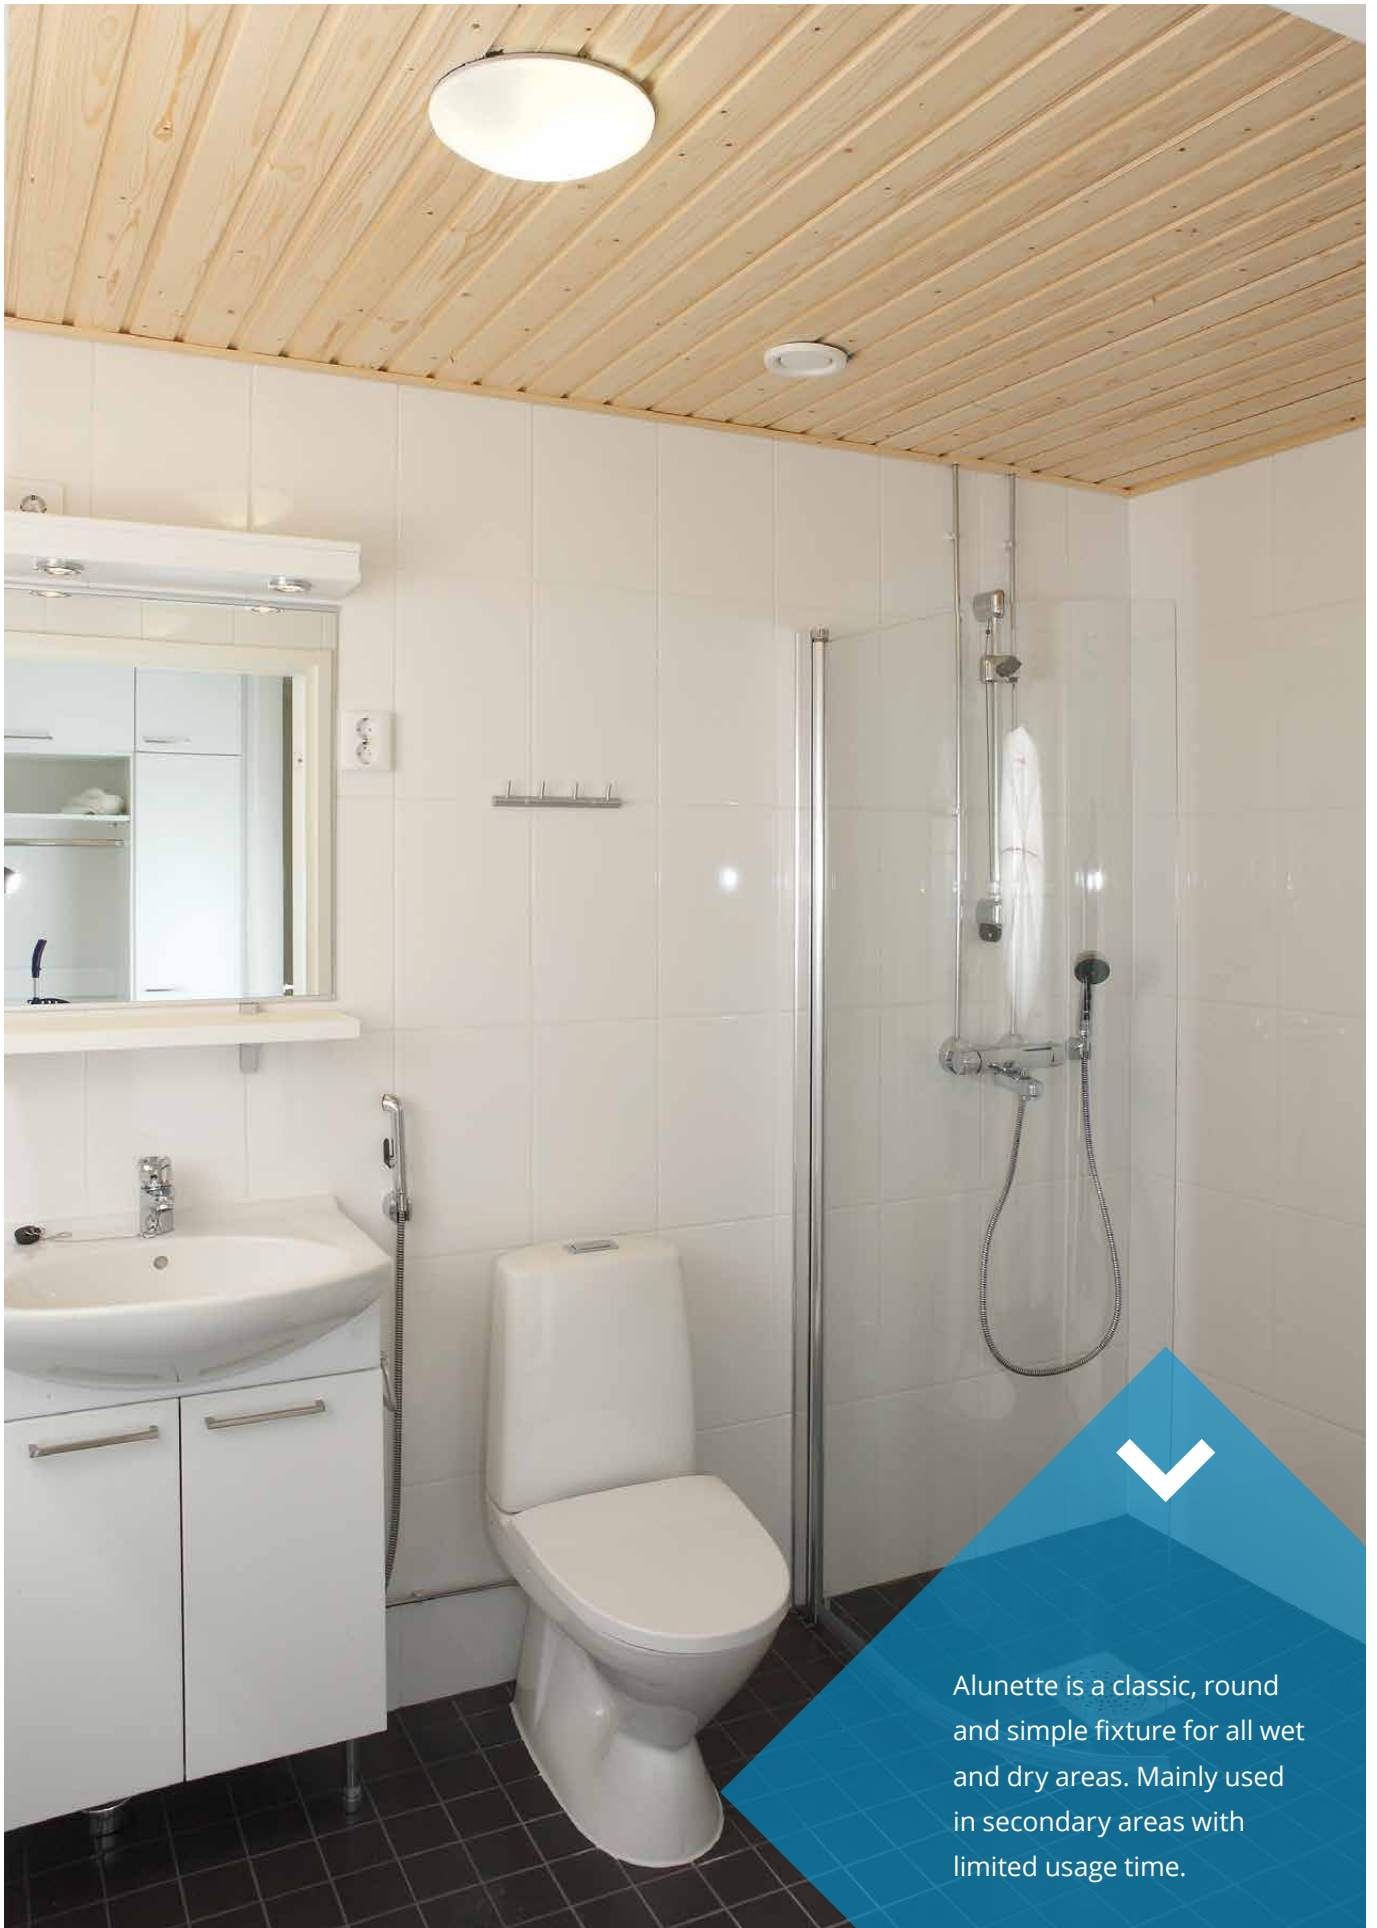

Snow shields LS125P/1

Alunette is a classic, round and simple fixture for all wet and dry areas. Mainly used in secondary areas with limited usage time.