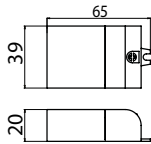

### Structure

- ▶ Body and cooling element: aluminium
- ▶ Colour: white
- ▶ Separate driver included
- ▶ Models:
  - Adjustable models, connected load 4W, luminaire luminous flux, see table beam angle 20°, adjustable 30°
  - Non adjustable models, connected load 9W, luminaire luminous flux, see table beam angle 60°, dimmable (see mounting) 4000 K and 3000 K, Ra > 80, power factor 0,96 Ambient temperature - 20 °C - + 30 °C LED-luminaire lifespan 30 000 h (L70), T<sub>a</sub>=25 °C
- ▶ Non adjustable models (9W) Triac-dimmable, check suitable dimmers [www.ensto.com](http://www.ensto.com)

### Mounting

- ▶ -o- 2x1,5 mm<sup>2</sup>, a separate junction box is included in the delivery
- ▶ Thickness of the ceiling plate 1-20 mm

E number	Type	Product name	Kg	ø Recess hole	Luminous flux	Dimming
<b>Adjustable round</b>						
41 180 02	ALS90NR	ALS90NR 4W/840 LED WH	0,3	75 mm	340 lm	
41 180 03	ALS90NR/3K	ALS90NR/3K 4W/830 LED WH	0,3	75 mm	320 lm	
<b>Adjustable square</b>						
41 180 04	ALS90NS	ALS90NS 4W/840 LED WH	0,3	75 mm	340 lm	
41 180 05	ALS90NS/3K	ALS90NS/3K 4W/830 LED WH	0,3	75 mm	320 lm	
<b>Non adjustable round</b>						
41 180 06	ALS90WRD	ALS90WRD 9W/840 LED WH	0,5	70 mm	740 lm	Triac
41 180 07	ALS90WRD/3K	ALS90WRD/3K 9W/830 LED WH	0,5	70 mm	670 lm	Triac
<b>Non adjustable square</b>						
41 180 00	ALS85WSD	ALS85WSD 9W/840 LED WH	0,5	70 mm	740 lm	Triac
41 180 01	ALS85WSD/3K	ALS85WSD/3K 9W/830 LED WH	0,5	70 mm	670 lm	Triac