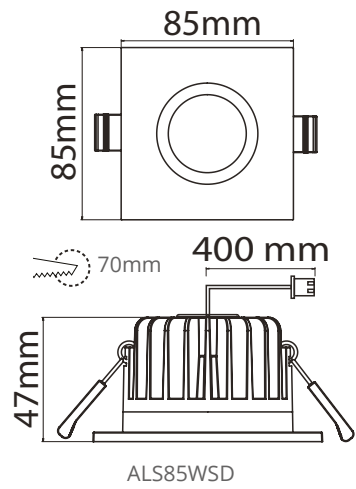

### Structure

- ▶ Body and cooling element: aluminium
- ▶ Colour: white
- ▶ Separate driver included
- ▶ Models:
  - Adjustable models, connected load 4W, luminaire luminous flux, see table beam angle 20°, adjustable 30°
  - Non adjustable models, connected load 9W, luminaire luminous flux, see table beam angle 60°, dimmable (see mounting) 4000 K and 3000 K, Ra > 80, power factor 0,96 Ambient temperature - 20 °C - + 30 °C LED-luminaire lifespan 30 000 h (L70), T<sub>a</sub>=25 °C
- ▶ Non adjustable models (9W) Triac-dimmable, check suitable dimmers [www.ensto.com](http://www.ensto.com)

### Mounting

- ▶ -o- 2x1,5 mm<sup>2</sup>, a separate junction box is included in the delivery
- ▶ Thickness of the ceiling plate 1-20 mm

E number	Type	Product name	Kg	ø Recess hole	Luminous flux	Dimming
<b>Adjustable round</b>						
41 180 02	ALS90NR	ALS90NR 4W/840 LED WH	0,3	75 mm	340 lm	
41 180 03	ALS90NR/3K	ALS90NR/3K 4W/830 LED WH	0,3	75 mm	320 lm	
<b>Adjustable square</b>						
41 180 04	ALS90NS	ALS90NS 4W/840 LED WH	0,3	75 mm	340 lm	
41 180 05	ALS90NS/3K	ALS90NS/3K 4W/830 LED WH	0,3	75 mm	320 lm	
<b>Non adjustable round</b>						
41 180 06	ALS90WRD	ALS90WRD 9W/840 LED WH	0,5	70 mm	740 lm	Triac
41 180 07	ALS90WRD/3K	ALS90WRD/3K 9W/830 LED WH	0,5	70 mm	670 lm	Triac
<b>Non adjustable square</b>						
41 180 00	ALS85WSD	ALS85WSD 9W/840 LED WH	0,5	70 mm	740 lm	Triac
41 180 01	ALS85WSD/3K	ALS85WSD/3K 9W/830 LED WH	0,5	70 mm	670 lm	Triac