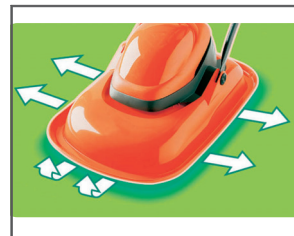

# Flymo Turbo Lite 330

**A lightweight non grass collecting electric hover mower, for those that cut the lawn regularly. Ideal for small to medium residential gardens.**

Suitable for small to medium sized gardens, the Flymo Turbo Lite 330 uses its powerful 1150W electric motor to float on a cushion of air whilst cutting the grass. Easy to store and carry this electric hover lawnmower is suitable for all to use.

**Micro Lite - easy to store**  
Easy to store

**Turbo 400 - Easy to carry**  
Easy to carry

**Turbo 400 - floats on a cushion of air**  
Floats on a cushion of air and cuts easily in any direction.

## Technical data

Power	1150 W	Gross weight	8.9 kg / 19.62 lbs
Cutting width	33 cm / 12.99 inch	Packaging size, LxWxH	690x435x295 mm / 27.17x17.13x11.61 inch
Cutting height steps	4	Packaging, gross weight	2.4 kg / 5.29 lbs
Cutting height, min-max	10 - 30 mm / 0.39 - 1.18 inch	Sound power level, guaranteed (LWA)	96 dB(A)
Blade type	Metal	Sound pressure level at operators ear	82.4 dB(A)
Cutting height adjustment	Spacers	Vibrations handlebar	0.8 m/s <sup>2</sup>
Weight	6.5 kg / 14.33 lbs		