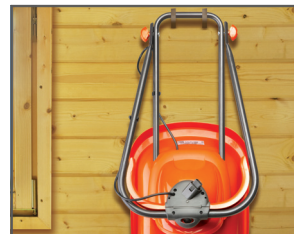

# Flymo Turbo 400

The most powerful non grass collecting hover mower in the Flymo range. Perfect for medium and larger residential gardens that are cut regularly.

The most powerful non-collecting hover mower in the Flymo range. The Turbo 400 is fitted with a massive 1500W motor making it suitable for medium to large sized gardens. Easy to store and carry this electric hover lawnmower is suitable for all to use.

**Turbo 400 - floats on a cushion of air**  
 Floats on a cushion of air and cuts easily in any direction.

**Turbo 400 - Easy to carry**  
 Easy to carry

**Micro Lite - easy to store**  
 Easy to store

## Technical data

Power	1500 W	Gross weight	9.9 kg / 21.83 lbs
Cutting width	40 cm / 15.75 inch	Packaging size, LxWxH	675x530x320 mm / 26.57x20.87x12.6 inch
Cutting height steps	5	Packaging, gross weight	2.4 kg / 5.29 lbs
Cutting height, min-max	15 - 41 mm / 0.59 - 1.61 inch	Sound power level, guaranteed (LWA)	95 dB(A)
Blade type	Metal	Sound pressure level at operators ear	82.7 dB(A)
Cutting height adjustment	Spacers	Vibrations handlebar	1.22 m/s <sup>2</sup>
Weight	7.8 kg / 16.53 lbs		