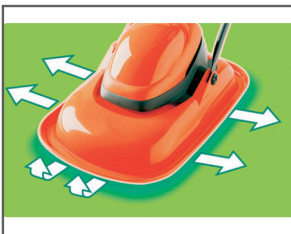

# Flymo Turbo 400

The most powerful non grass collecting hover mower in the Flymo range. Perfect for medium and larger residential gardens that are cut regularly.

The most powerful non-collecting hover mower in the Flymo range. The Turbo 400 is fitted with a massive 1500W motor making it suitable for medium to large sized gardens. Easy to store and carry this electric hover lawnmower is suitable for all to use.

**Turbo 400 - floats on a cushion of air**  
 Floats on a cushion of air and cuts easily in any direction.

**Turbo 400 - Easy to carry**  
 Easy to carry

**Micro Lite - easy to store**  
 Easy to store

## Technical data

Power	1500 W	Gross weight	9.9 kg / 21.83 lbs
Cutting width	40 cm / 15.75 inch	Packaging size, LxWxH	675x530x320 mm / 26.57x20.87x12.6 inch
Cutting height steps	5	Packaging, gross weight	2.4 kg / 5.29 lbs
Cutting height, min-max	15 - 41 mm / 0.59 - 1.61 inch	Sound power level, guaranteed (LWA)	95 dB(A)
Blade type	Metal	Sound pressure level at operators ear	82.7 dB(A)
Cutting height adjustment	Spacers	Vibrations handlebar	1.22 m/s <sup>2</sup>
Weight	7.8 kg / 16.53 lbs		