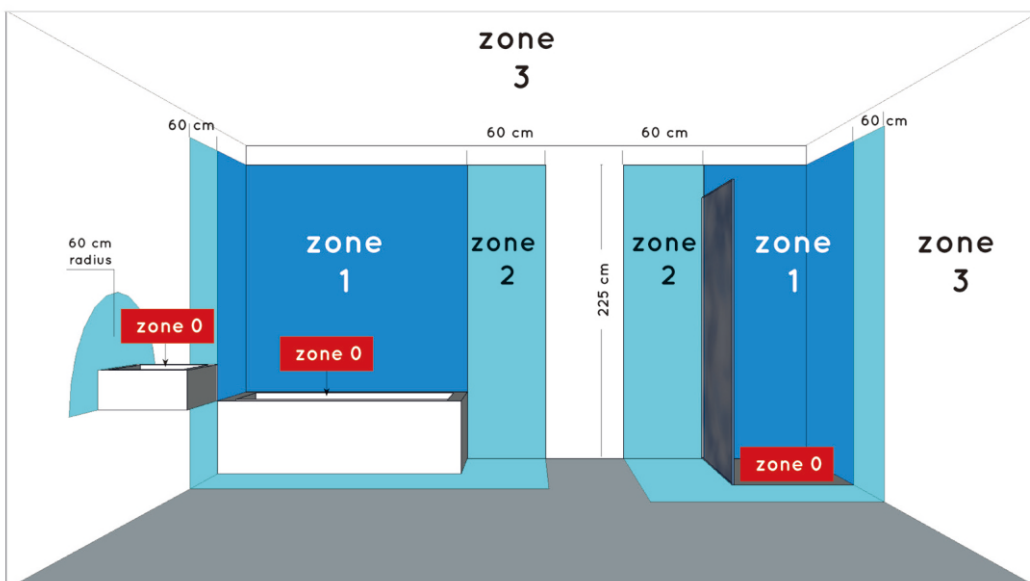

LUCIDE

item number : 04205/12/12

EAN code : 5411212040381

JASPER

General

Dimensions LxWxH : 58.8 cm x 7.8 cm x 4 cm
Height minimum : 4 cm
Height maximum : 4 cm
Dimensions shade LxWxH : 58.3 cm x 4.3 cm x 3.6 cm
Main material : Aluminium and Acrylic
Ceiling rose material : -
Color : Satin nickel and Milky white
Style : Modern
Shape : Strip shape
Weight : 0.62 kg
Warranty : 3 year warranty

Installation of items in bathroom:

Product specifications

Dimmable : No
Light direction : Around (Diffuse)
Adjustable in height : Not adjustable In Height
(Before Installation)
Directional : Not Directional
Cable : No cable On Product
Cable length : - cm
Sensor : Without Sensor
Control : Light Switch Control
IP-Class : 44
Electric class : 1
Light source including ?: Yes
Lamp socket : LED
Light source number : 1
Power requirements : 220-240V~50Hz
Bulb tube & maximum wattage : AC LED 16W