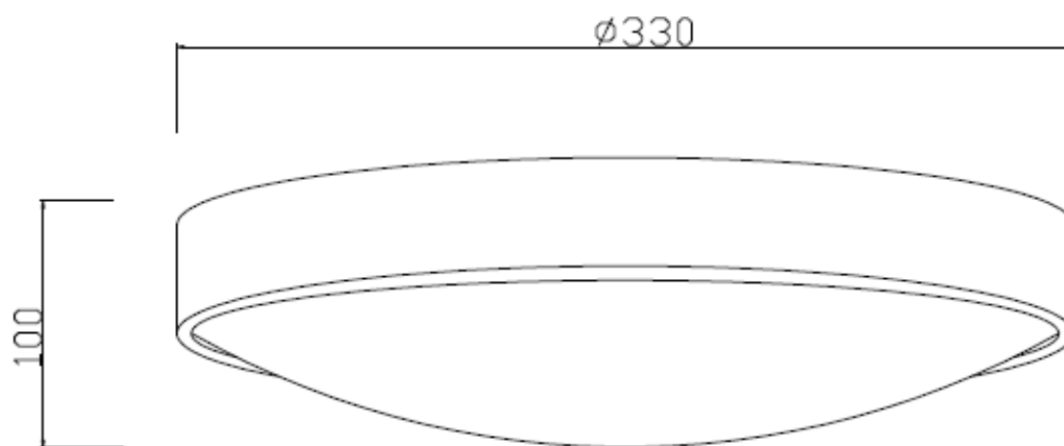

Line drawing of the item (with outline dimensions)

Item number: 08109/02/31

Installation drawing (the same as it in its instruction manual)

### Technical details

materials used:	Plastic&Acrylic	
color:	White	
dimmable and how is the fixture dimmable:		
size:	Height:	100mm
	Length:	Φ330mm
	Width:	
	Net Weight:	0.58kg
power requirements:	220-240V/~50Hz	
bulb type and maximum Wattage:	E27 40w	
number of bulbs:	2	
IP degree:	IP20	