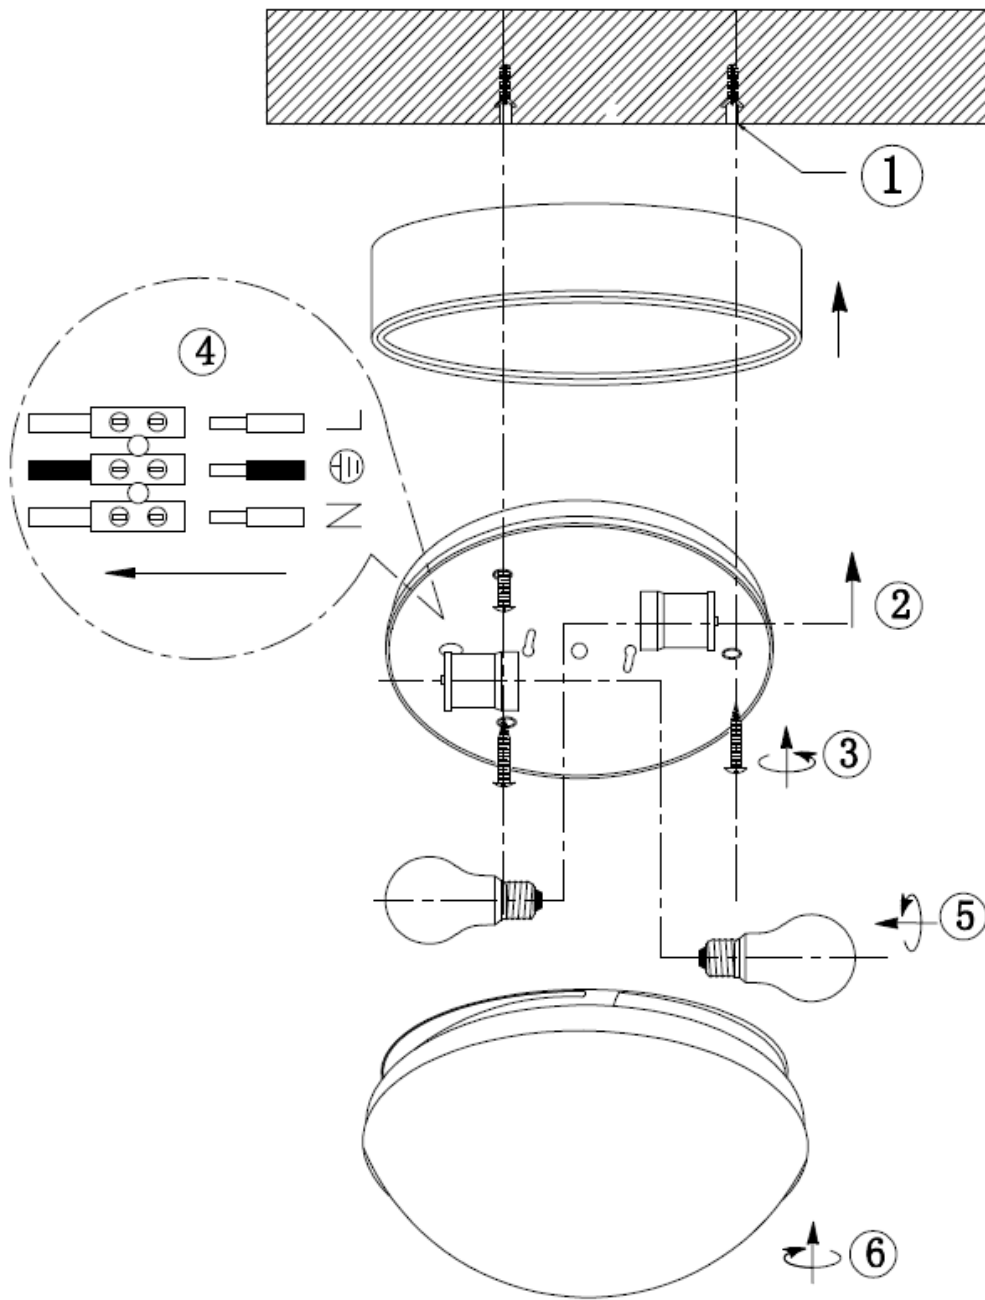

Line drawing of the item (with outline dimensions)

Item number: 08109/02/31

Installation drawing (the same as it in its instruction manual)

### Technical details

materials used:	Plastic&Acrylic	
color:	White	
dimmable and how is the fixture dimmable:		
size:	Height:	100mm
	Length:	Φ330mm
	Width:	
	Net Weight:	0.58kg
power requirements:	220-240V/~50Hz	
bulb type and maximum Wattage:	E27 40w	
number of bulbs:	2	
IP degree:	IP20	