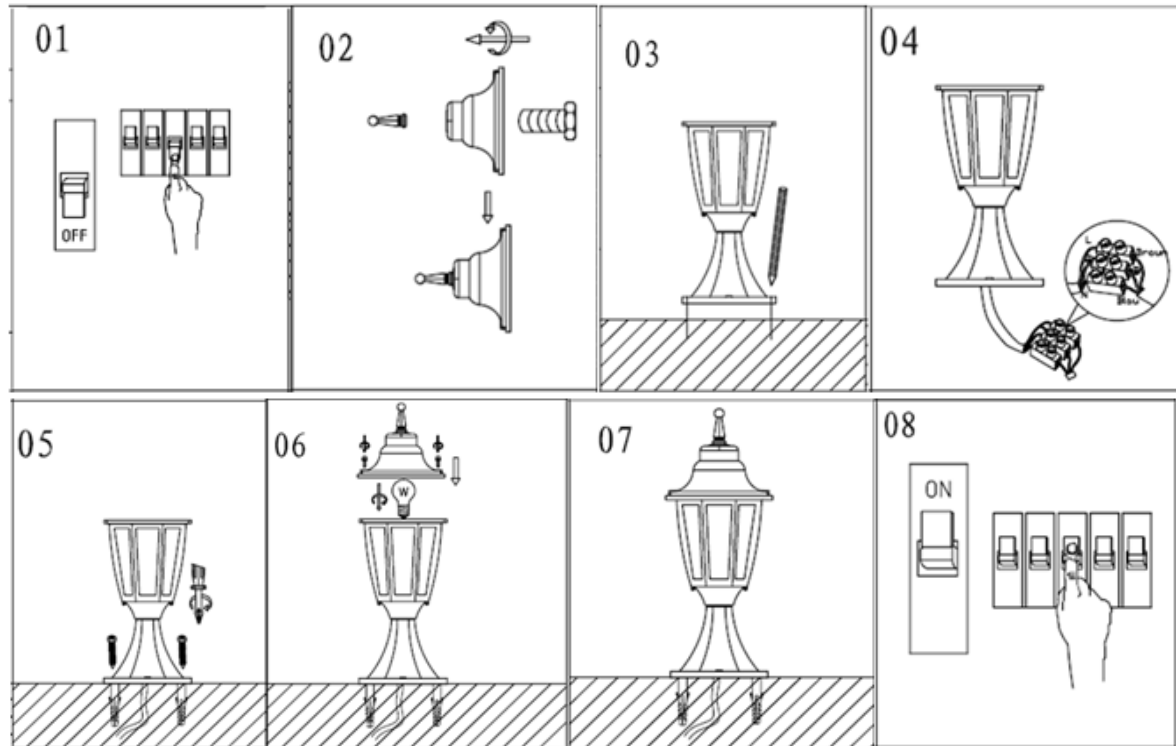

Line drawing of the item (with outline dimensions)

Item number:11834/01/30

Installation drawing (the same as it in its instruction manual)

Technical details

materials used:	metal
color:	black
dimmable and how is the fixture dimmable:	
size:	Height: 420mm Length: 165mm Width: 165mm Net Weight:
power requirements:	220-240V~50Hz
bulb type and maximum Wattage:	E27 Max.60W
number of bulbs:	1×E27
IP degree:	IP44