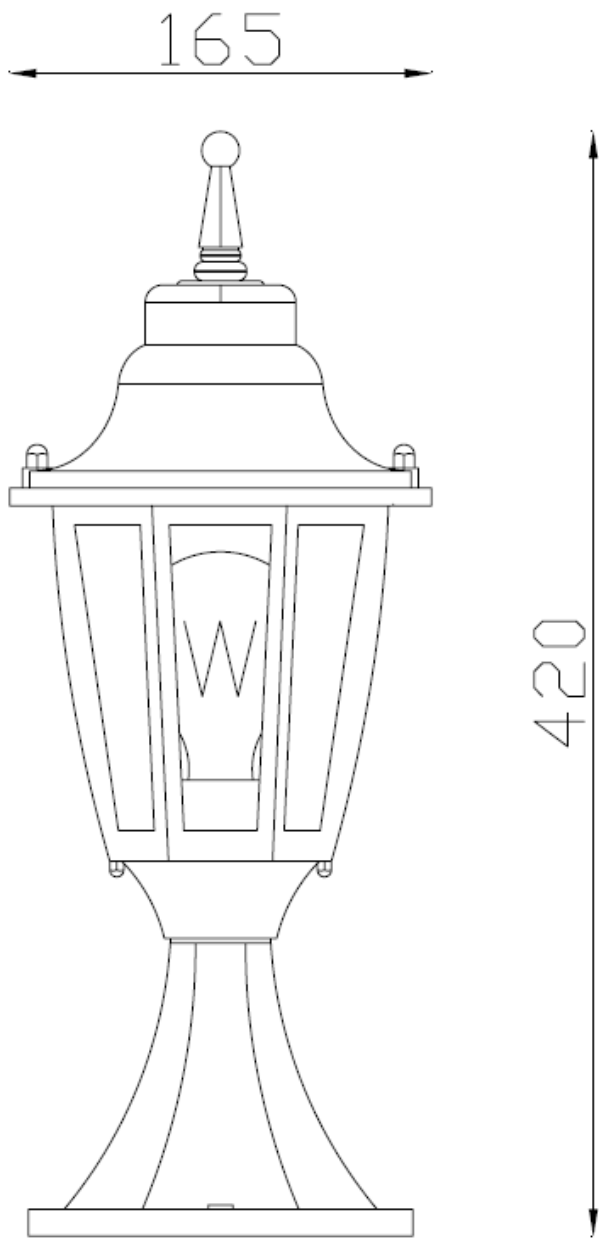

Line drawing of the item (with outline dimensions)

Item number:11834/01/30

Installation drawing (the same as it in its instruction manual)

Technical details

materials used:	metal
color:	black
dimmable and how is the fixture dimmable:	
size:	Height: 420mm Length: 165mm Width: 165mm Net Weight:
power requirements:	220-240V~50Hz
bulb type and maximum Wattage:	E27 Max.60W
number of bulbs:	1×E27
IP degree:	IP44