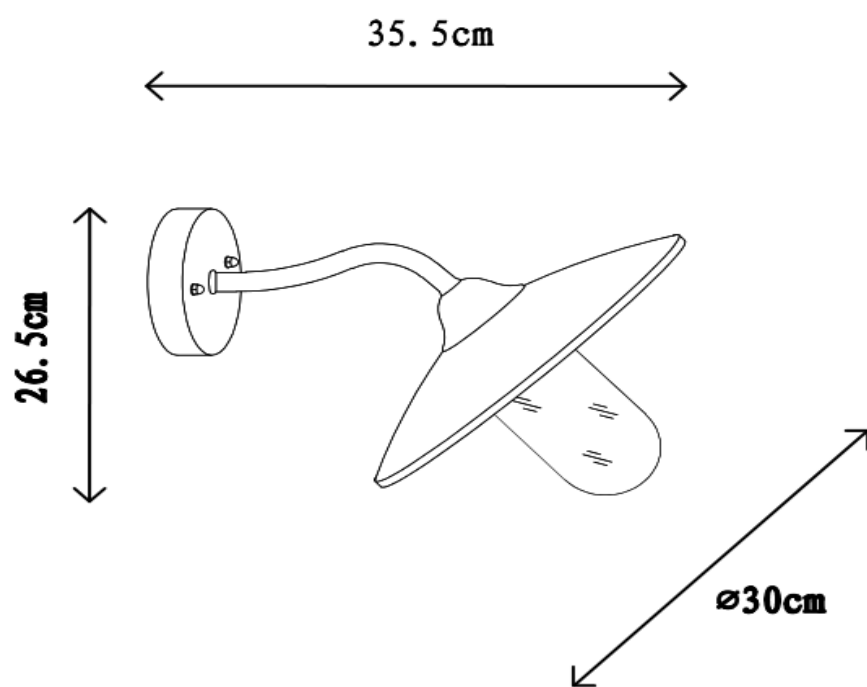

Line drawing of the item (with outline dimensions)

Item number: 11870/01/97

Installation drawing (the same as it in its instruction manual)

Technical details

materials used:	Aluminium	
color:	rusty	
dimmable and how is the fixture dimmable:		
size:	Height:	26.5 cm
	Length:	35.5 cm
	Width:	30 cm
	Net Weight:	1.5 kg
power requirements:	220-240V ~50HZ	
bulb type and maximum Wattage:	E27 MAX 60W	
number of bulbs:	1XE27	
IP degree:	IP44	