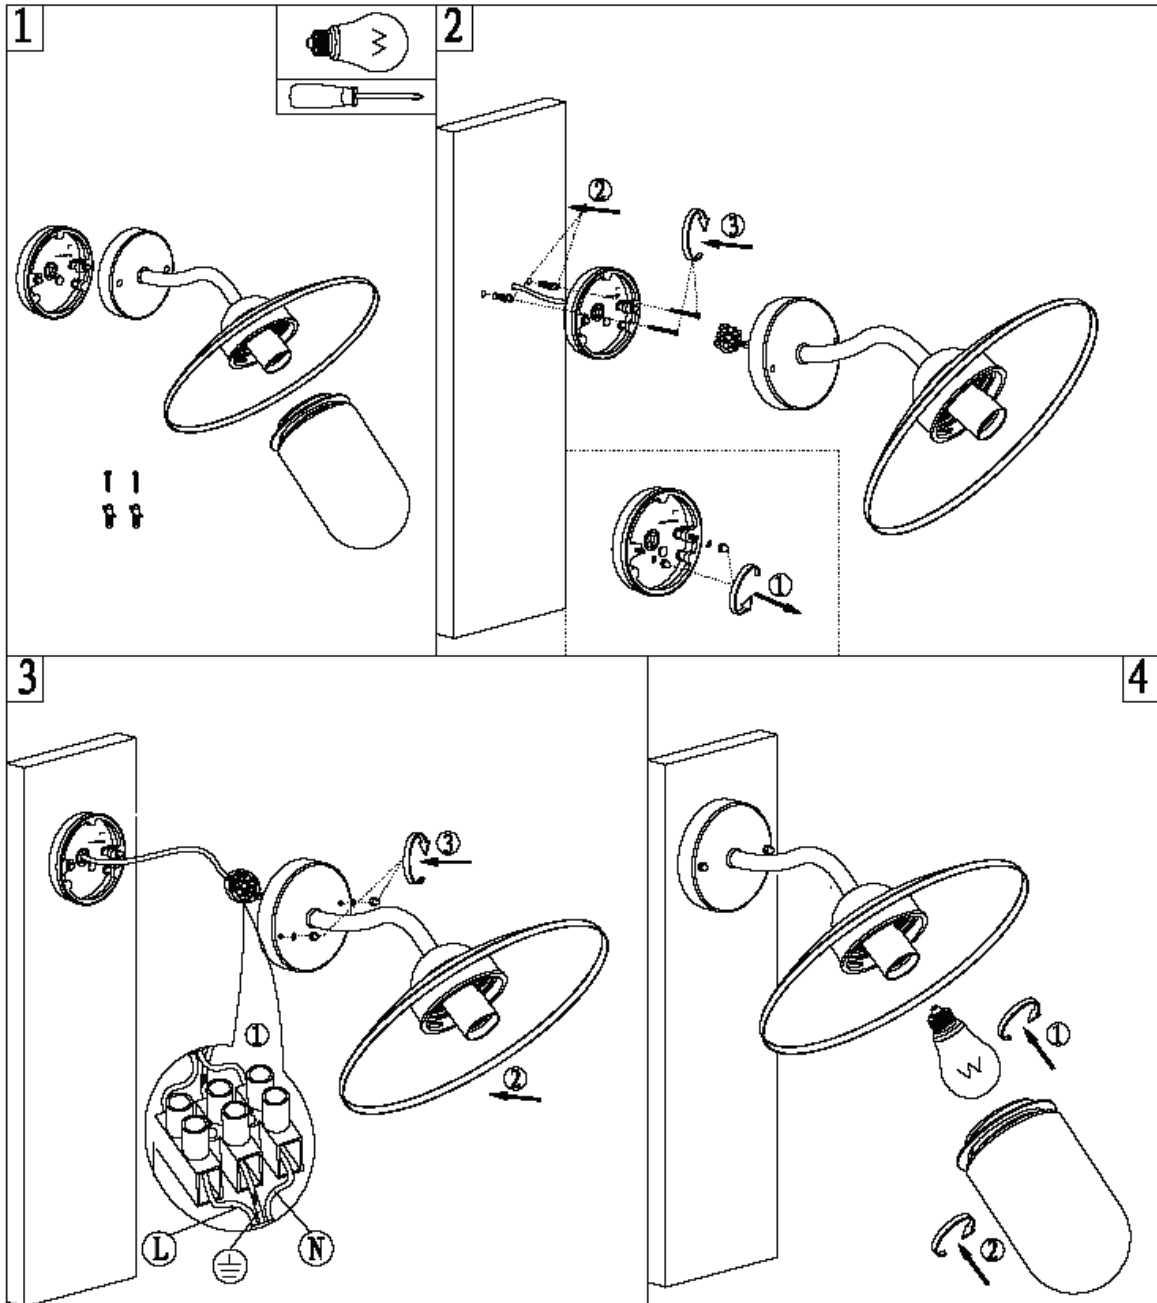

Line drawing of the item (with outline dimensions)

Item number: 11870/01/97

Installation drawing (the same as it in its instruction manual)

Technical details

materials used:	Aluminium	
color:	rusty	
dimmable and how is the fixture dimmable:		
size:	Height:	26.5 cm
	Length:	35.5 cm
	Width:	30 cm
	Net Weight:	1.5 kg
power requirements:	220-240V ~50HZ	
bulb type and maximum Wattage:	E27 MAX 60W	
number of bulbs:	1XE27	
IP degree:	IP44	