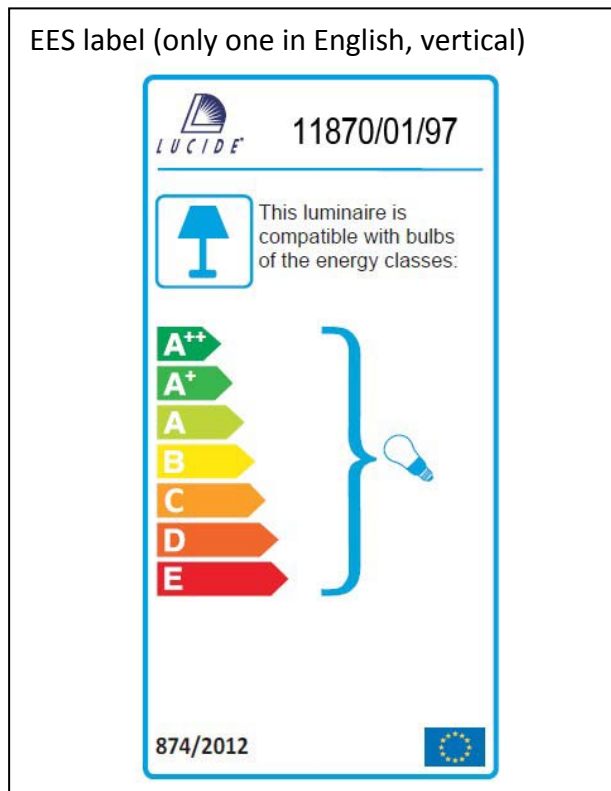

Technical details

materials used:	Aluminium	
color:	rusty	
dimmable and how is the fixture dimmable:		
size:	Height:	26.5 cm
	Length:	35.5 cm
	Width:	30 cm
	Net Weight:	1.5 kg
power requirements:	220-240V ~50HZ	
bulb type and maximum Wattage:	E27 MAX 60W	
number of bulbs:	1XE27	
IP degree:	IP44	

EES label (only one in English, vertical)

Lucide NV
Bisschoppenhoflaan 145
2100 Deurne
Belgium
info@lucide.be
tel: +32 (0)3 366 22 04
www.lucide.be