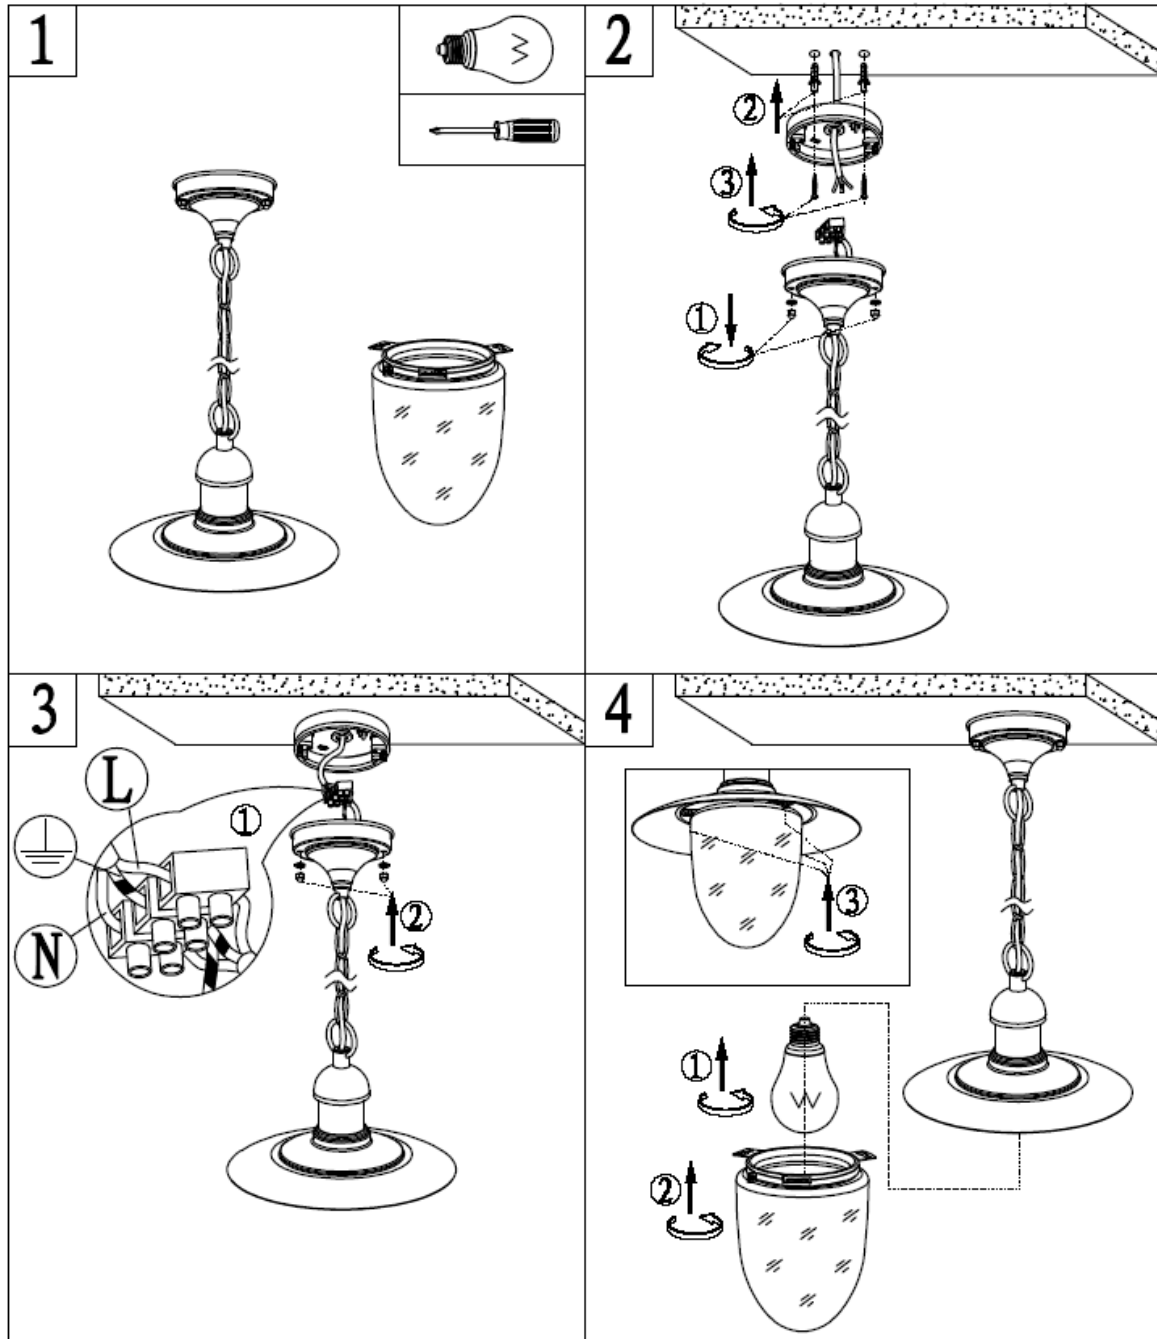

Line drawing of the item (with outline dimensions)

Item number: 11872/01/30

Installation drawing (the same as it in its instruction manual)

Technical details

materials used:	Aluminium
color:	black
dimmable and how is the fixture dimmable:	
size:	Height: 810.0cm Length: Width: 25 cm Net Weight: 1.3 kg
power requirements:	220-240V ~50HZ
bulb type and maximum Wattage:	E27 MAX 60W
number of bulbs:	1XE27
IP degree:	IP44