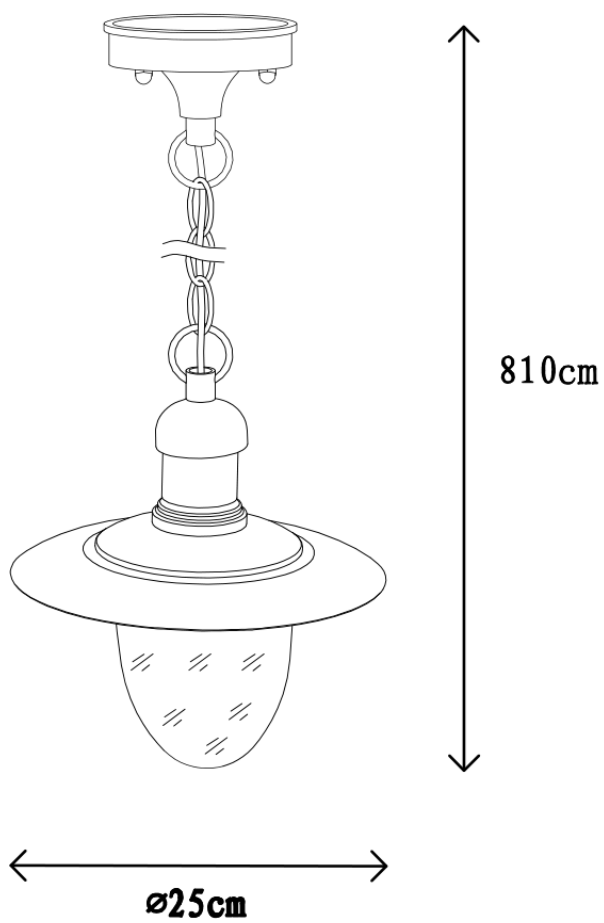

Line drawing of the item (with outline dimensions)

Item number: 11872/01/30

Installation drawing (the same as it in its instruction manual)

Technical details

materials used:	Aluminium
color:	black
dimmable and how is the fixture dimmable:	
size:	Height: 810.0cm Length: Width: 25 cm Net Weight: 1.3 kg
power requirements:	220-240V ~50HZ
bulb type and maximum Wattage:	E27 MAX 60W
number of bulbs:	1XE27
IP degree:	IP44