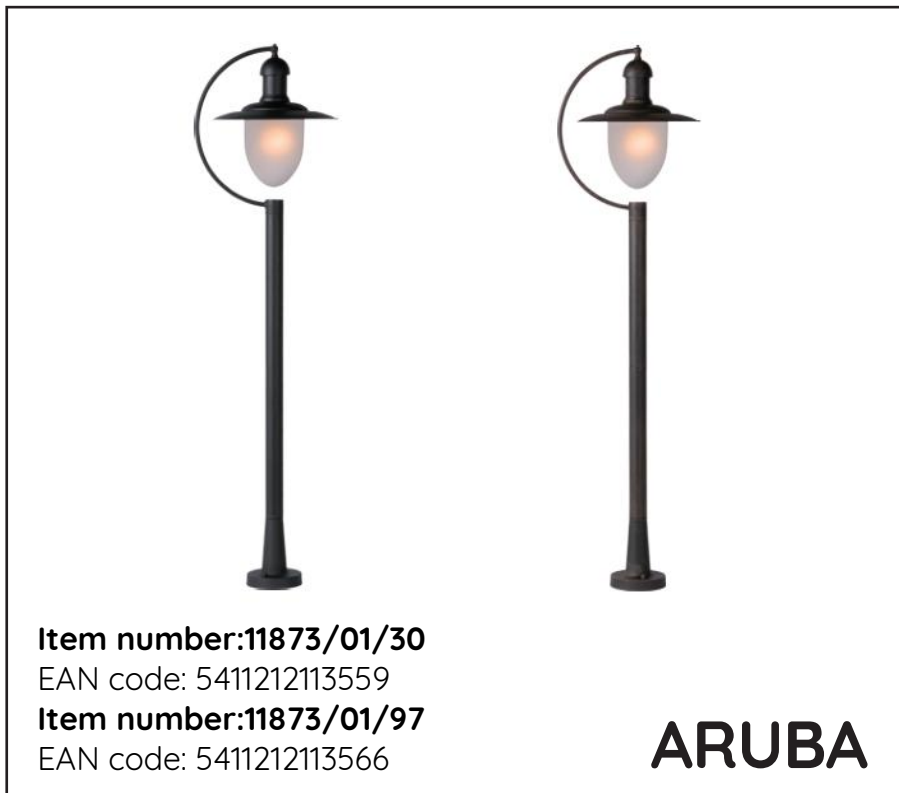

LUCIDE

GENERAL SPECIFICATIONS

**RECOMMENDED LUCIDE
LIGHT SOURCE
49020/05/60**
Light source dimmable : Yes
Light source incl. : No

General

Dimensions LxWxH : 28.5 cm x Ø25 cm x 110 cm
Height minimum : 25.3 cm
Height maximum : 110 cm
Dimensions shade LxWxH : Ø25 cm x 25.3 cm
Main material : Aluminum
Ceiling rose material : -
Color : Black & Rusty
Style : Classic
Shape : Round
Weight : 2.1 kg
Warranty : 2 years

Product specifications

Dimmable : No
Light direction : Downlight
Adjustable in height : No
Directional : Non-Directional
Cable : No
Cable length : -
Sensor : Without Sensor
Control : Light Switch Control
IP-Class : 44
Electric class : 1
Light source including ?: No
Lamp socket : E27
Light source number : 1
Power requirements : 220-240V~50Hz
Bulb type & maximum wattage : E27 max. 60W