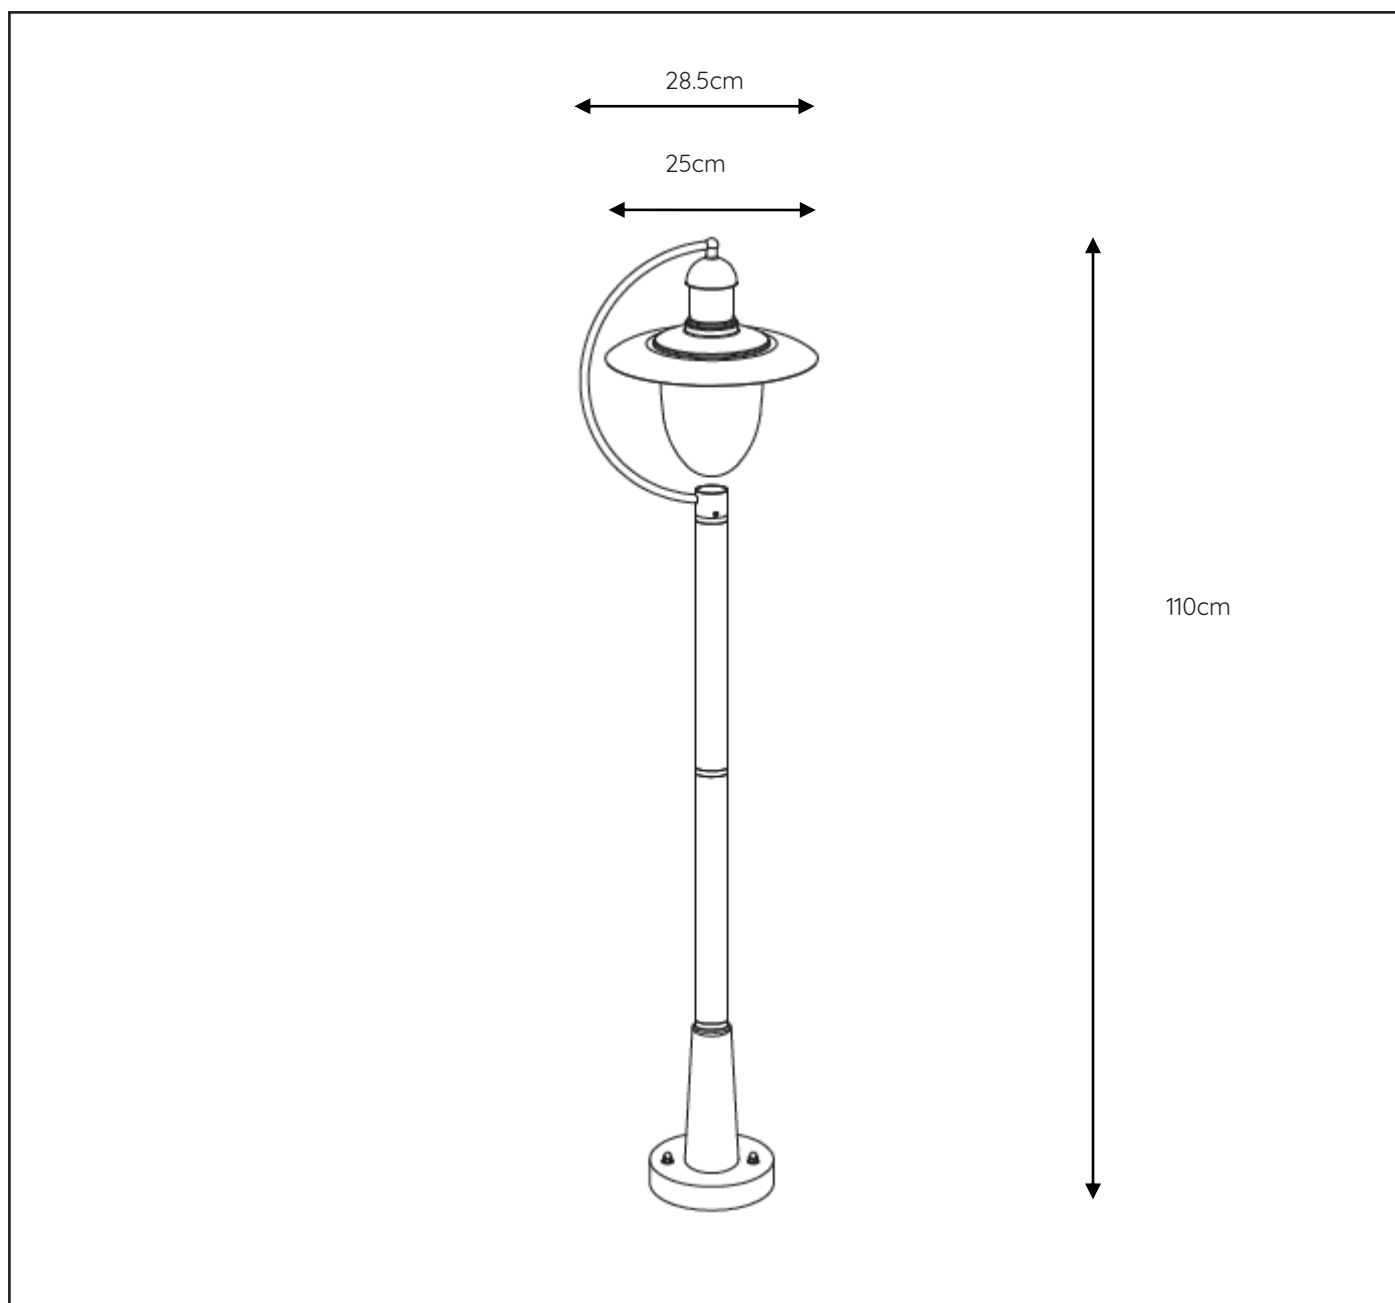

LUCIDE

GENERAL SPECIFICATIONS

**RECOMMENDED LUCIDE
LIGHT SOURCE
49020/05/60**
Light source dimmable : Yes
Light source incl. : No

General

Dimensions LxWxH : 28.5 cm x Ø25 cm x 110 cm
Height minimum : 25.3 cm
Height maximum : 110 cm
Dimensions shade LxWxH : Ø25 cm x 25.3 cm
Main material : Aluminum
Ceiling rose material : -
Color : Black & Rusty
Style : Classic
Shape : Round
Weight : 2.1 kg
Warranty : 2 years

Product specifications

Dimmable : No
Light direction : Downlight
Adjustable in height : No
Directional : Non-Directional
Cable : No
Cable length : -
Sensor : Without Sensor
Control : Light Switch Control
IP-Class : 44
Electric class : 1
Light source including ?: No
Lamp socket : E27
Light source number : 1
Power requirements : 220-240V~50Hz
Bulb type & maximum wattage : E27 max. 60W

IP44

IP54

IP65

IP67

Explanation of IP numbers for degrees of protection, see safety instruction manual in the box.

For more specifications of this product please visit

www.lucide.com

ARUBA

Item number : 11873/01/30

EAN code : 5 411212113559

Item number : 11873/01/97

EAN code : 5 411212113566

For more specifications, dimensions please visit

www.lucide.com

LUCIDE

INSTALLATION DRAWING SPECIFICATIONS