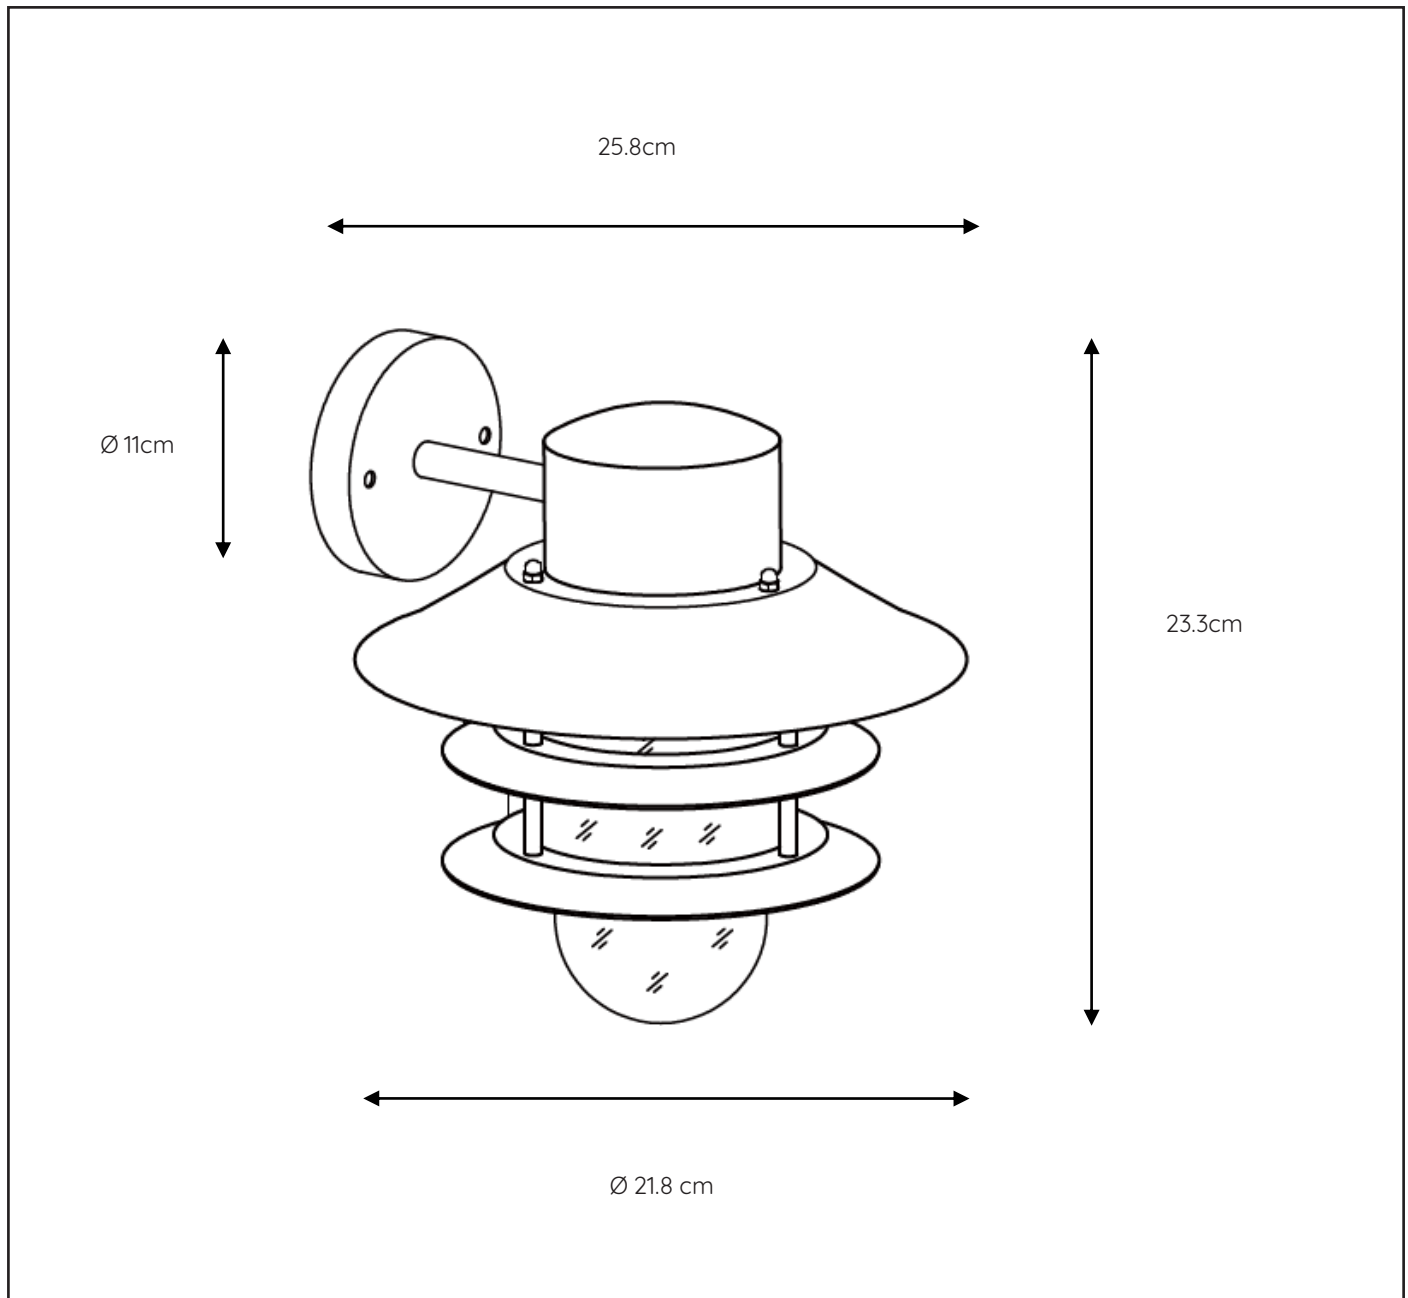

**RECOMMENDED LUCIDE
 LIGHT SOURCE
 49034/05/62**
 Light source dimmable : Yes
 Light source incl. : No

General

Dimensions LxWxH : 25.8 cm x Ø21.8 cm x 23.3 cm
Height minimum : 11 cm
Height maximum : 23.3 cm
Dimensions shade LxWxH : Ø21.8 cm x 20.3 cm
Main material : Stainless Steel / Aluminum
Ceiling rose material : -
Color : Stainless Steel / Black
Style : Classic
Shape : Round
Weight : 1.14/0.9 kg
Warranty : 2 years

Product specifications

Dimmable : No
Light direction : Downlight
Adjustable in height : No
Directional : Non-Directional
Cable : No
Cable length : -
Sensor : Without Sensor
Control : Light Switch Control
IP-Class : 44
Electric class : 1
Light source including ?: No
Lamp socket : E27
Light source number : 1
Power requirements : 220-240V~50Hz
Bulb type & maximum wattage : E27 max. 60W

IP44

IP54

IP65

IP67

Explanation of IP numbers for degrees of protection, see safety instruction manual in the box.

For more specifications of this product please visit

www.lucide.com

ZICO

Item number : 11874/01/12

EAN code : 5 411212114785

Item number : 11874/01/30

EAN code : 5 411212114792

For more specifications, dimensions please visit

www.lucide.com

LUCIDE

INSTALLATION DRAWING SPECIFICATIONS