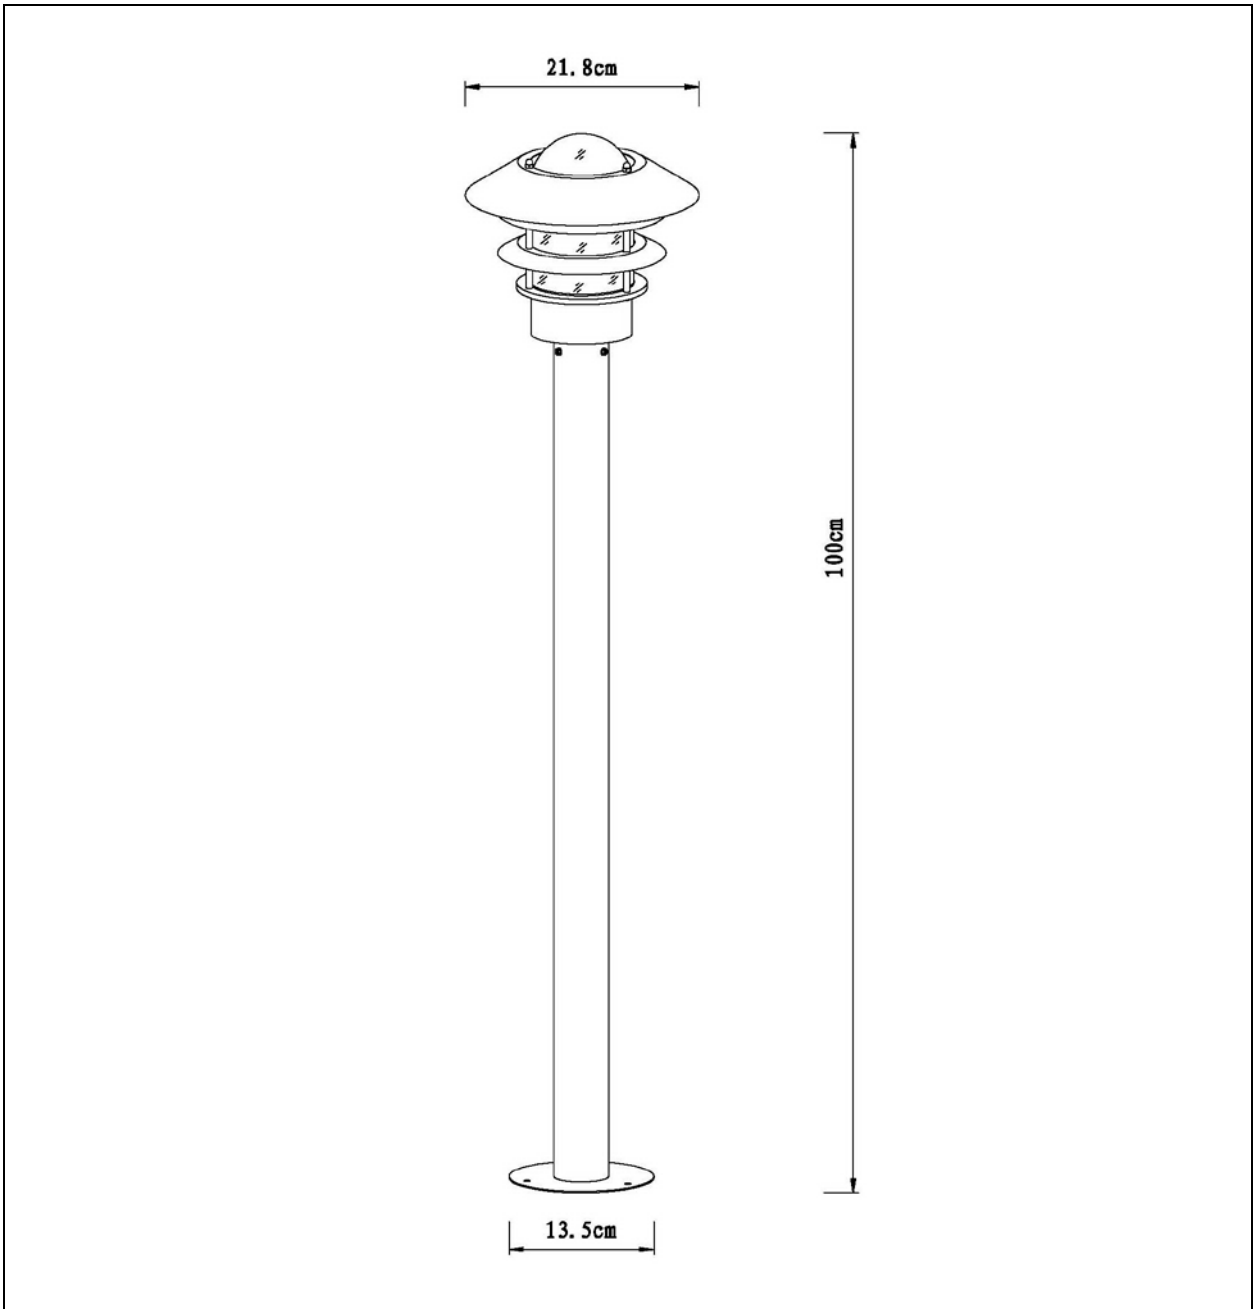

LUCIDE

Item number: 11874/99/12, 11874/99/30

Technical details

Materials used:	Stainless steel, Aluminum
Color:	Stainless steel, Black
Dimmable and how is fixture dimmable	
Size:	Height: 100cm
	Length:
	Width: $\phi 21.8\text{cm}$
	Net weight: 1.4 kg
Power requirements:	220-240~50Hz
Bulb type and maximum wattage:	E27 MAX 60W
Number of bulbs:	1XE27
IP degree:	IP44