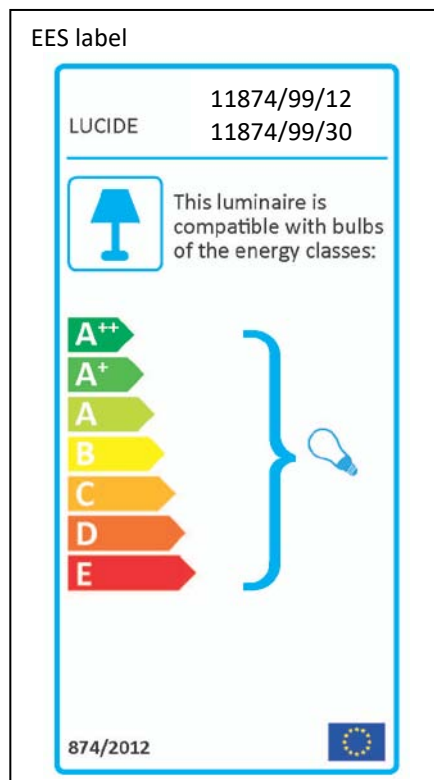

Von der Garantie ausgenommen: 1. Gebrochene Glasteile der Fassung werden nur innerhalb von 14 Tagen ab Kauf durch den Endkunden ersetzt. 2. Normaler Verschleiß, Verfärbungen aufgrund des normalen Gebrauchs. 3. Beschädigungen aufgrund externer Ursachen wie Feuer, Wasser, unsachgemäße Nutzung/ Installation oder Wartung des Produkts.

Kunden müssen das defekte Produkt/Teil und den Originalkaufbeleg einsenden, um Garantieansprüche geltend zu machen.

Deklaracja gwarancji:

LucideNV gwarantuje, że dostarczone produkty będą wolne od defektów materiałowych oraz produkcyjnych przez okres 2 lat od daty zakupu przez użytkownika końcowego, jeżeli urządzenie jest zainstalowane i prawidłowo utrzymywane zgodnie z instrukcją obsługi.

Wyłączenie z gwarancji: 1. Rozbite szkło zostanie wymienione tylko do 14 dni od momentu zakupu przez użytkownika końcowego. 2. Normalne zużycie, utrata koloru w wyniku normalnego użytkowania. 3. Uszkodzenie spowodowane czynnikami zewnętrznymi takimi, jak ogień, woda, nieprawidłowe używanie/ instalacja lub utrzymywanie produktu.

W celu uzyskania gwarancji klient musi zwrócić uszkodzony przedmiot oraz oryginalny dowód zakupu.

Other languages of the manual and further explanations can be found on our website.