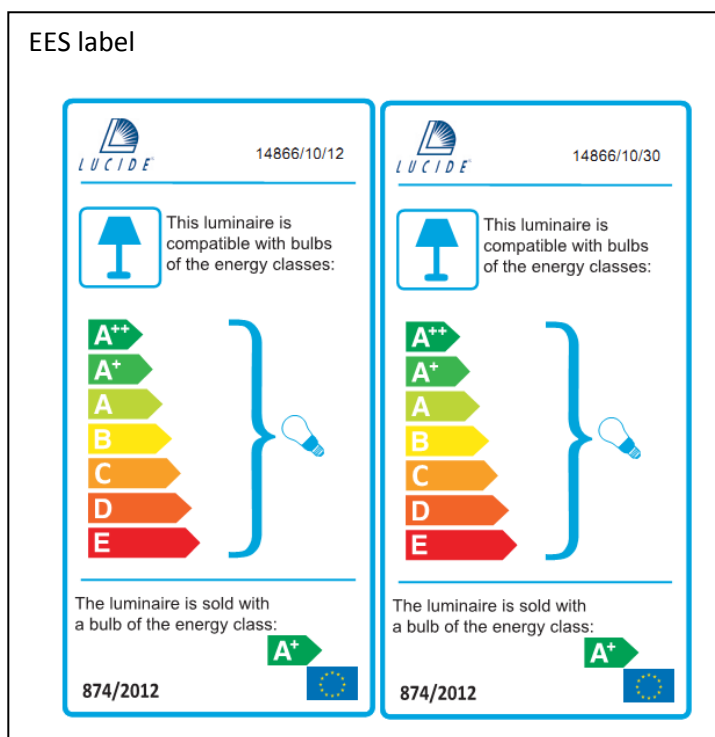

Garantiebestimmungen:

Lucide NV garantiert für einen Zeitraum von 2 Jahren ab Kaufdatum und Kauf durch den Endkunden, dass das gelieferte Produkt frei von Material- und Herstellungsfehlern ist, sofern das Produkt gemäß der Bedienungsanleitung installiert und gewartet wird.
Von der Garantie ausgenommen: 1. Gebrochene Glasteile der Fassung werden nur innerhalb von 14 Tagen ab Kauf durch den Endkunden ersetzt. 2. Normaler Verschleiß, Verfärbungen aufgrund des normalen Gebrauchs. 3. Beschädigungen aufgrund externer Ursachen wie Feuer, Wasser, unsachgemäße Nutzung/ Installation oder Wartung des Produkts.
Kunden müssen das defekte Produkt/Teil und den Originalkaufbeleg einsenden, um Garantieansprüche geltend zu machen.

Other languages of the manual and further explanations can be found on our website.