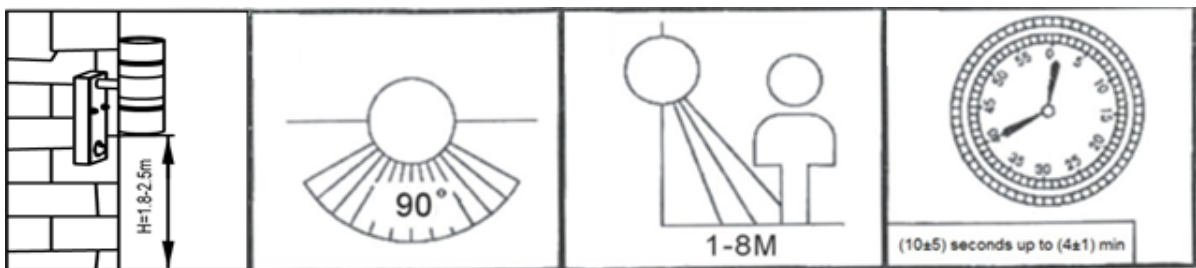

Item number: 14866/10/12, 14866/10/30

Technical details

Materials used:	metal
Color:	Stainless steel/Black
Dimmable and how is fixture dimmable	
Size:	Height: 225mm
	Length: 120mm
	Width: 63mm
	Net weight: 0.81kg
Power requirements:	220-240V~50Hz
Bulb type and maximum wattage:	2xGU10 LED Max.5W, LED BULB ONLY
Number of bulbs:	2xGU10
IP degree:	IP44