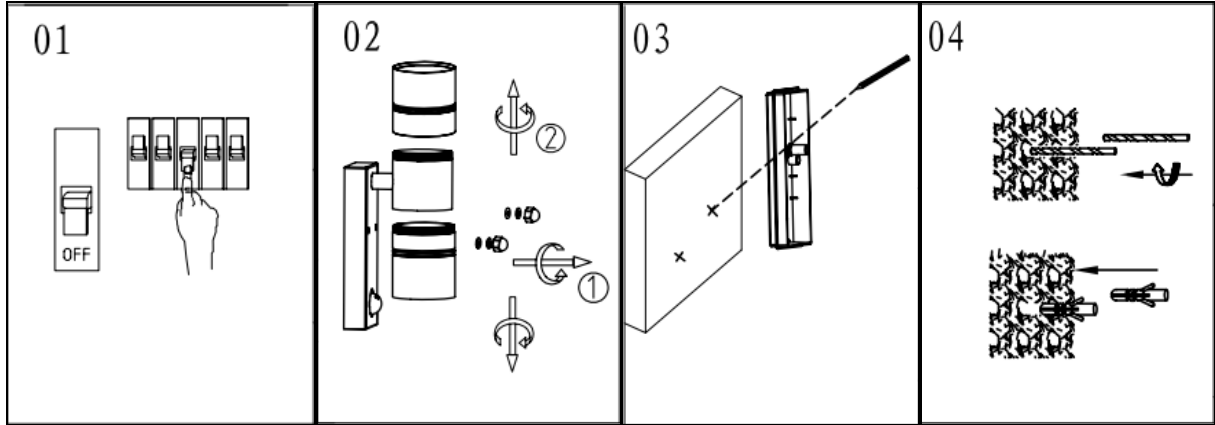

Item number: 14866/10/12, 14866/10/30

Technical details

Materials used:	metal
Color:	Stainless steel/Black
Dimmable and how is fixture dimmable	
Size:	Height: 225mm
	Length: 120mm
	Width: 63mm
	Net weight: 0.81kg
Power requirements:	220-240V~50Hz
Bulb type and maximum wattage:	2xGU10 LED Max.5W, LED BULB ONLY
Number of bulbs:	2xGU10
IP degree:	IP44