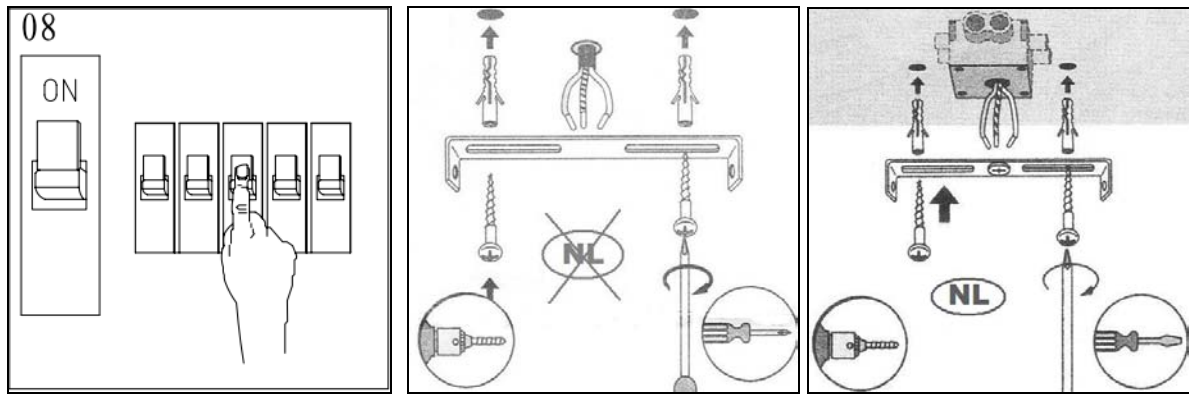

Item number: 14866/10/12, 14866/10/30

Technical details

Materials used:	metal
Color:	Stainless steel/Black
Dimmable and how is fixture dimmable	
Size:	Height: 225mm
	Length: 120mm
	Width: 63mm
	Net weight: 0.81kg
Power requirements:	220-240V~50Hz
Bulb type and maximum wattage:	2xGU10 LED Max.5W, LED BULB ONLY
Number of bulbs:	2xGU10
IP degree:	IP44