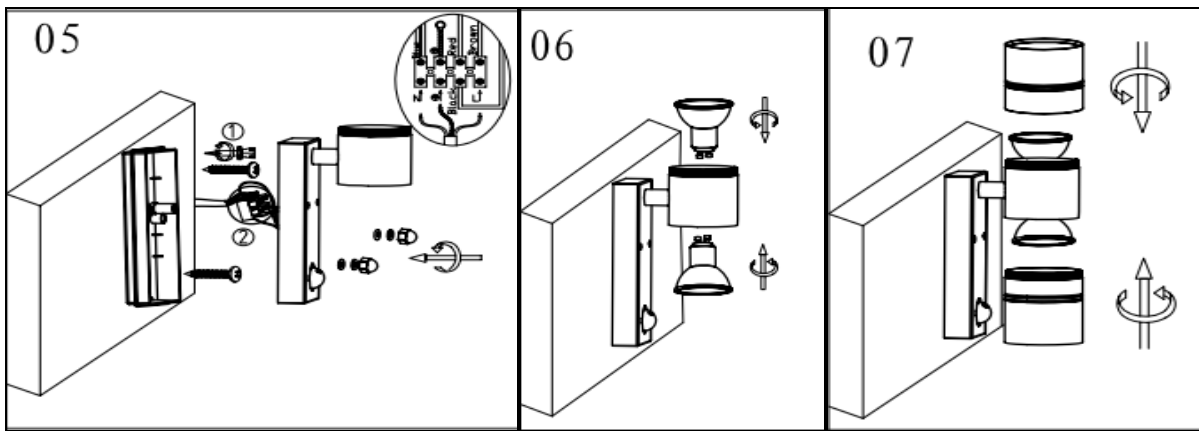

Item number: 14866/10/12, 14866/10/30

Technical details

Materials used:	metal
Color:	Stainless steel/Black
Dimmable and how is fixture dimmable	
Size:	Height: 225mm
	Length: 120mm
	Width: 63mm
	Net weight: 0.81kg
Power requirements:	220-240V~50Hz
Bulb type and maximum wattage:	2xGU10 LED Max.5W, LED BULB ONLY
Number of bulbs:	2xGU10
IP degree:	IP44