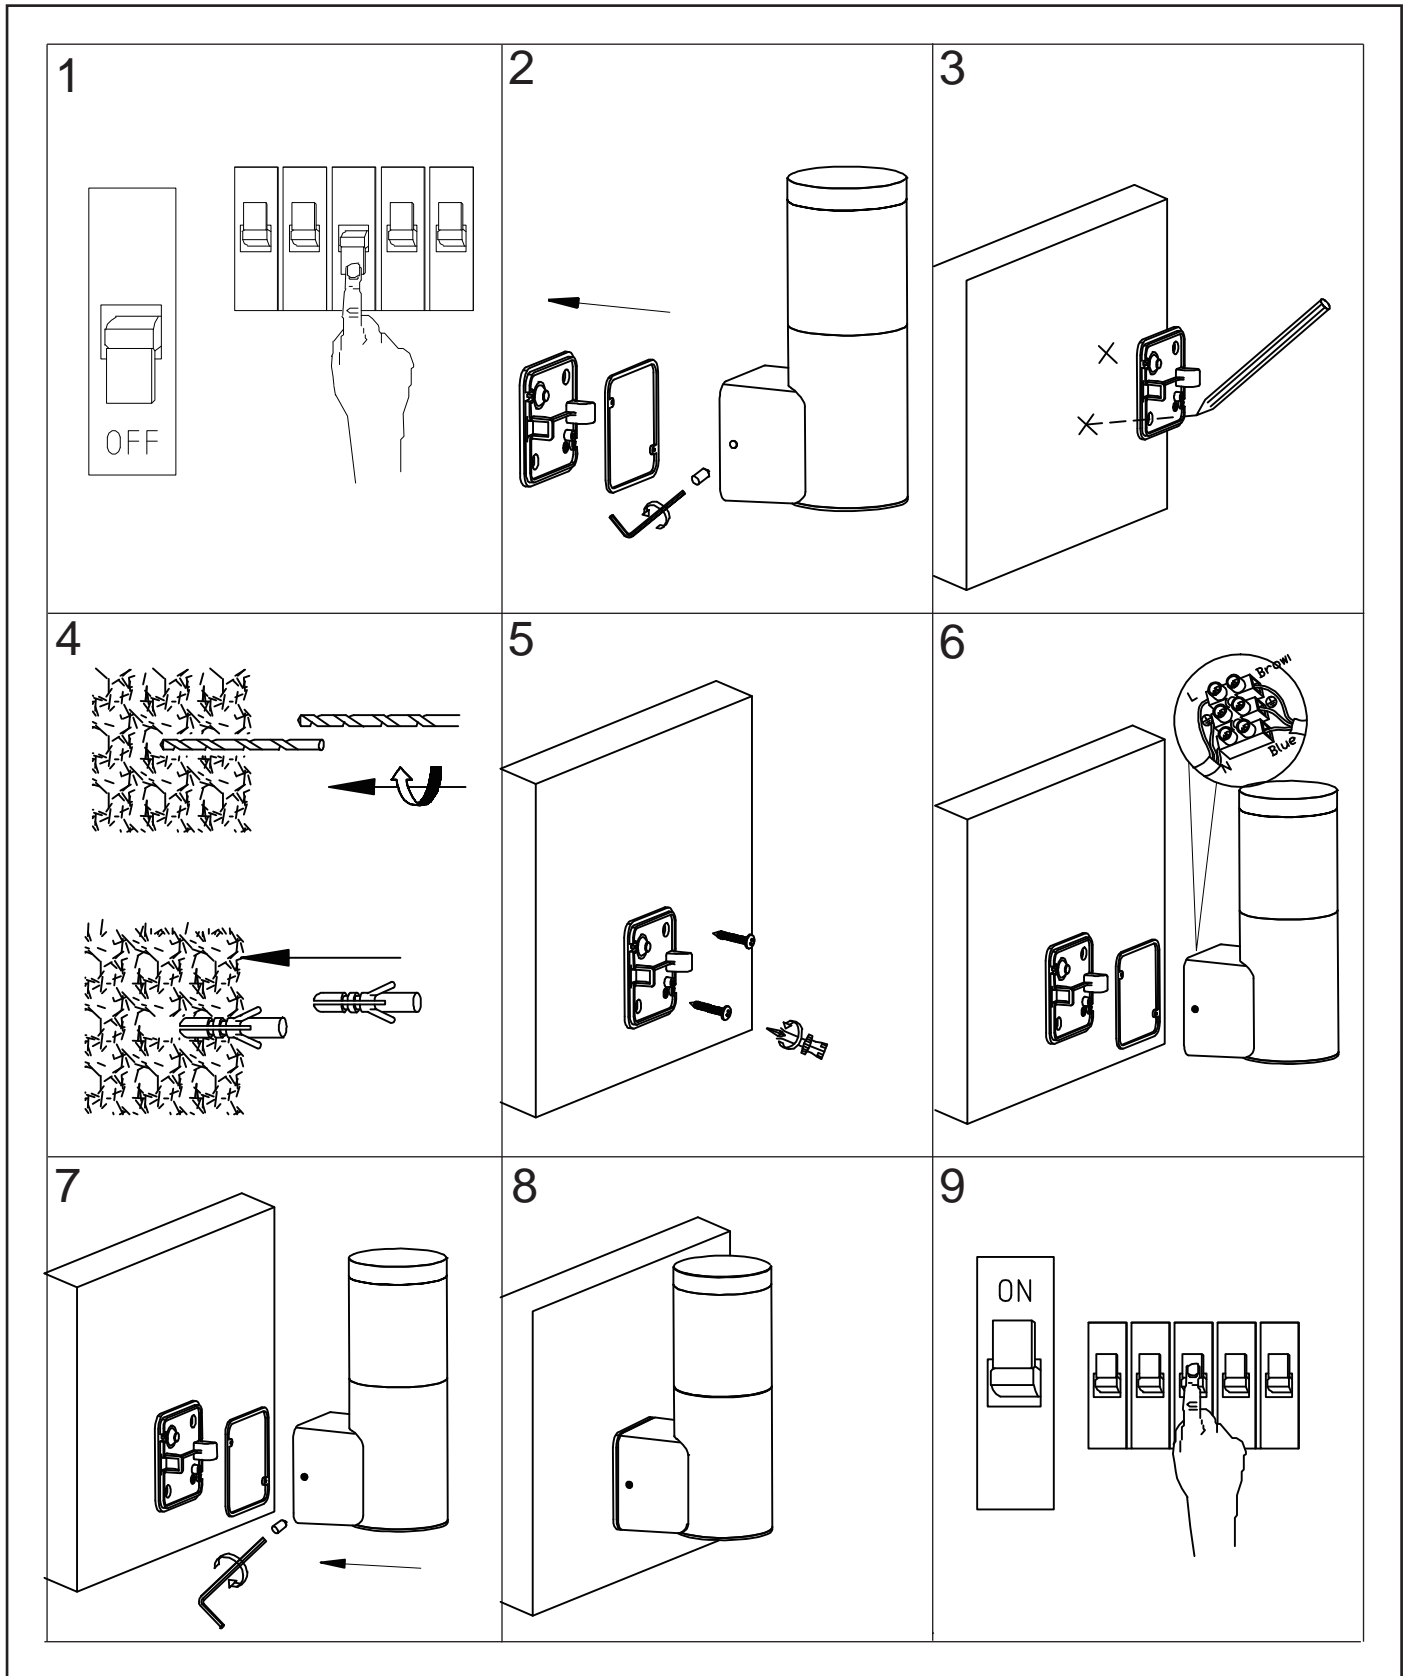

Dit product bevat een lichtbron van energie-efficiëntieklasse A+
Ce produit contient une source lumineuse de classe énergétique A+
This product contains a light source of energy efficiency class A+
Dieses Produkt enthält eine Lichtquelle der Energieeffizienzklasse A+
Ten produkt zawiera źródło światła o klasie efektywności energetycznej A+