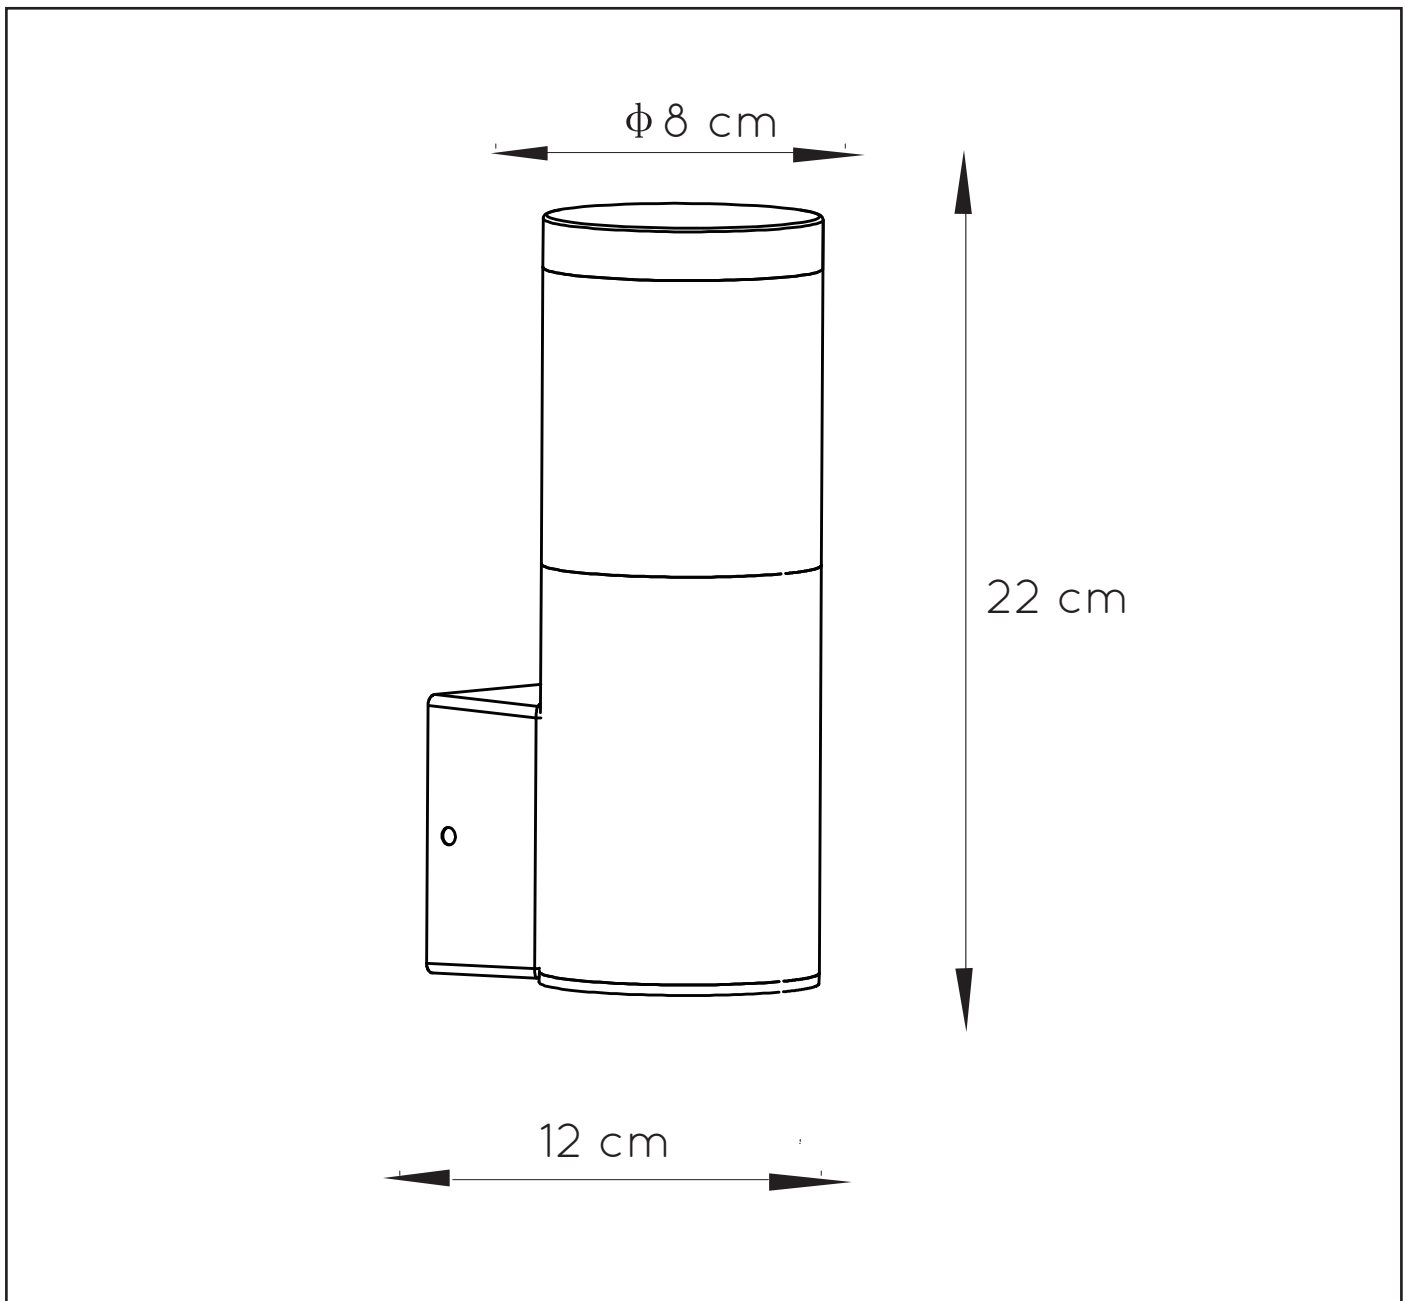

item number:14891/05/30
EAN code:5411212144140

TEO-LED

General

Dimensions LxWxH : 12 cm x 8 cm x 22 cm
 Height minimum : 22 cm
 Height maximum : 22 cm
 Dimensions shade LxWxH : \varnothing 8 cm x 8.5 cm
 Main material : Aluminium
 Ceiling rose material : Aluminium
 Color : Black
 Style : Modern
 Shape : Round
 Weight : 0.91 kg
 Warranty : 2 years

Product specifications

Dimmable : No
 Light direction : UP light
 Adjustable in height : No
 Directional : Directional
 Cable : No
 Cable length : No
 Sensor : Without sensor
 Control : Light Switch Control
 IP-Class : 54
 Electric class : 1
 Light source including : Yes
 Lamp socket : LED MODULE
 Light source number : 1
 Power requirements : 220-240V~50Hz
 Bulb type & maximum wattage : LED module 7W

IP44

IP54

IP65

IP67

Explanation of IP numbers for degrees of protection, see safety instruction manual in the box.

For more specifications of this product please visit
www.lucide.com

TEO-LED

Item number : 14891 /05/30
EAN code : 5411212144140