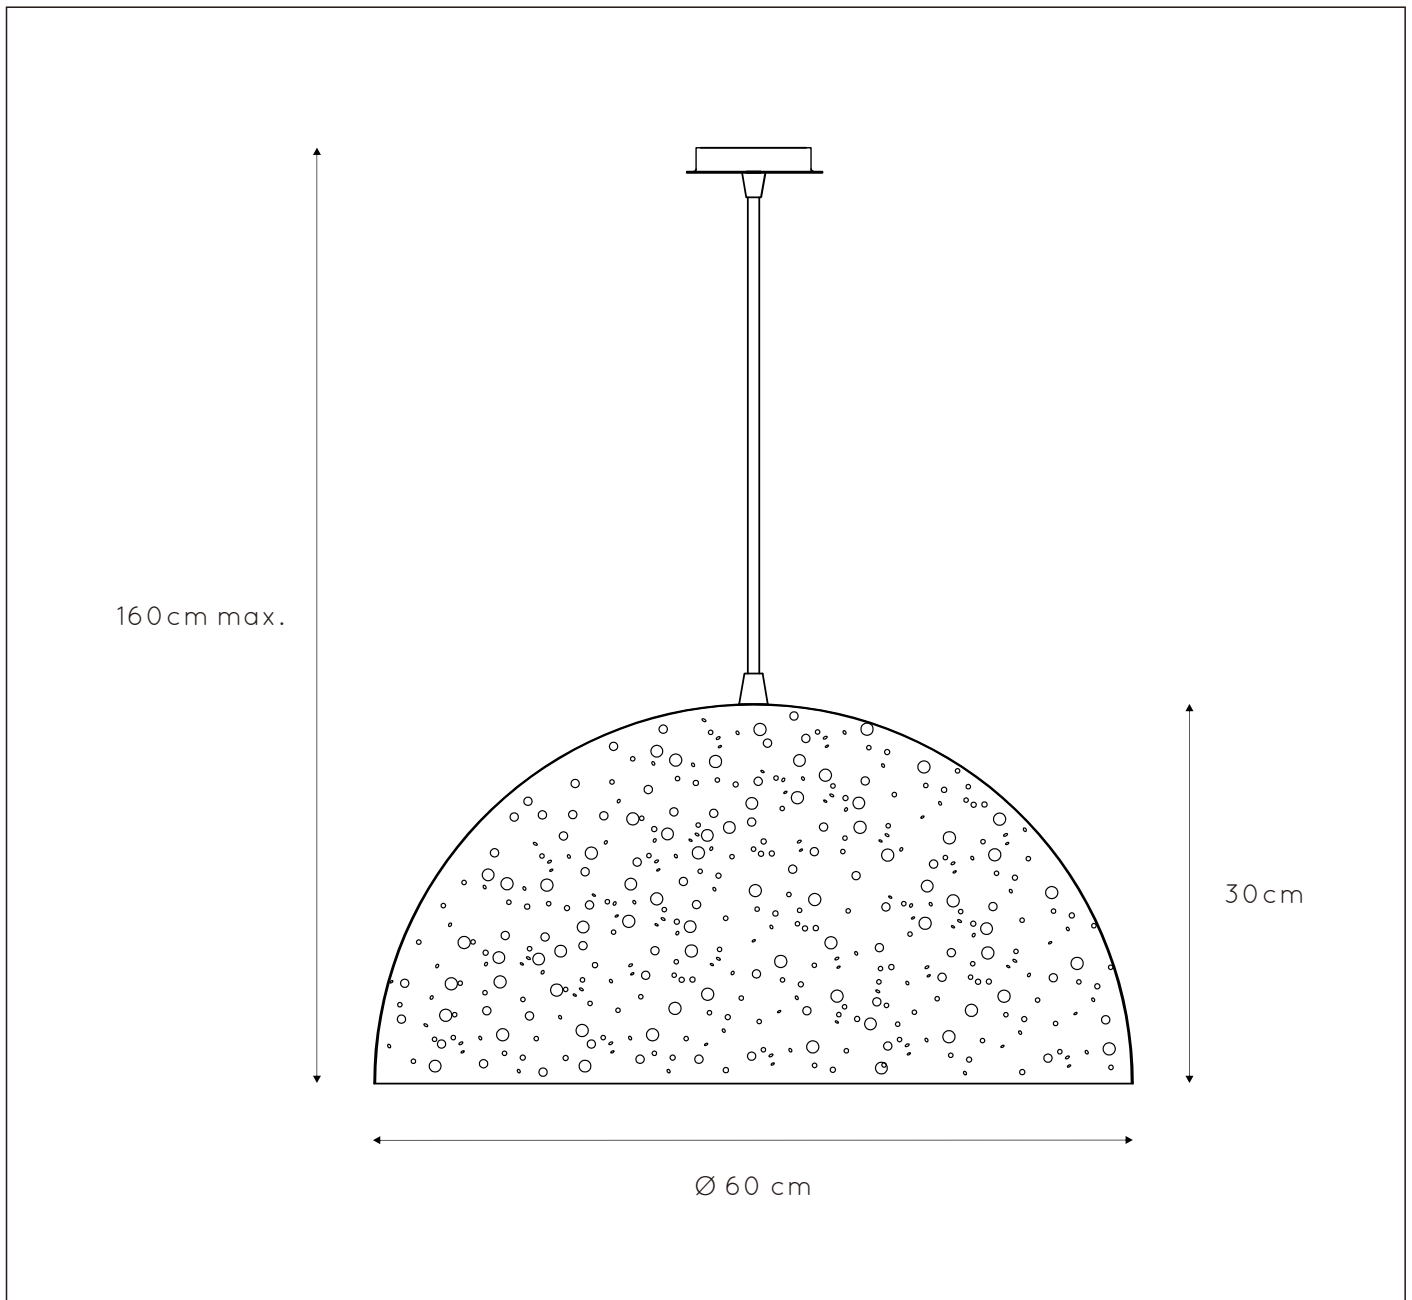

ETERNAL

Item number : 21406/60/31

EAN CODE : 5411212210753

For more specifications, dimensions please visit

www.lucide.com