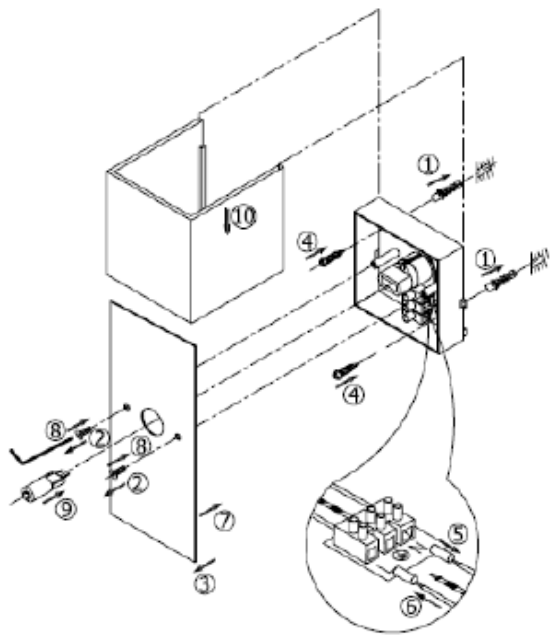

Line drawing of the item (with outline dimensions)

Item number: 23208/31/30

Installation drawing (the same as it in its instruction manual)

Technical details

materials used:	Metal
color:	Black+white
dimmable and how is the fixture dimmable:	
size:	Height: 180mm Length: 85mm Width: 85mm Net Weight:
power requirements:	220-240V/50Hz
bulb type and maximum Wattage:	G9/28W
number of bulbs:	1
IP degree:	IP20