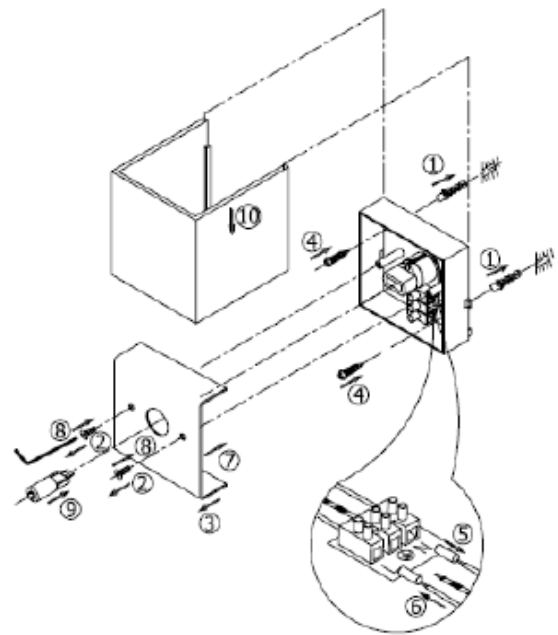

Line drawing of the item (with outline dimensions)

Item number: 23208/31/30

Installation drawing (the same as it in its instruction manual)

Technical details

materials used:	Metal
color:	Black+white
dimmable and how is the fixture dimmable:	
size:	Height: 180mm Length: 85mm Width: 85mm Net Weight:
power requirements:	220-240V/50Hz
bulb type and maximum Wattage:	G9/28W
number of bulbs:	1
IP degree:	IP20