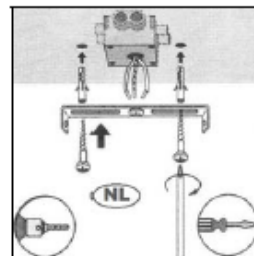

Line drawing of the item (with outline dimensions)

Item number: 23208/31/30

Installation drawing (the same as it in its instruction manual)

Technical details

materials used:	Metal
color:	Black+white
dimmable and how is the fixture dimmable:	
size:	Height: 180mm Length: 85mm Width: 85mm Net Weight:
power requirements:	220-240V/50Hz
bulb type and maximum Wattage:	G9/28W
number of bulbs:	1
IP degree:	IP20