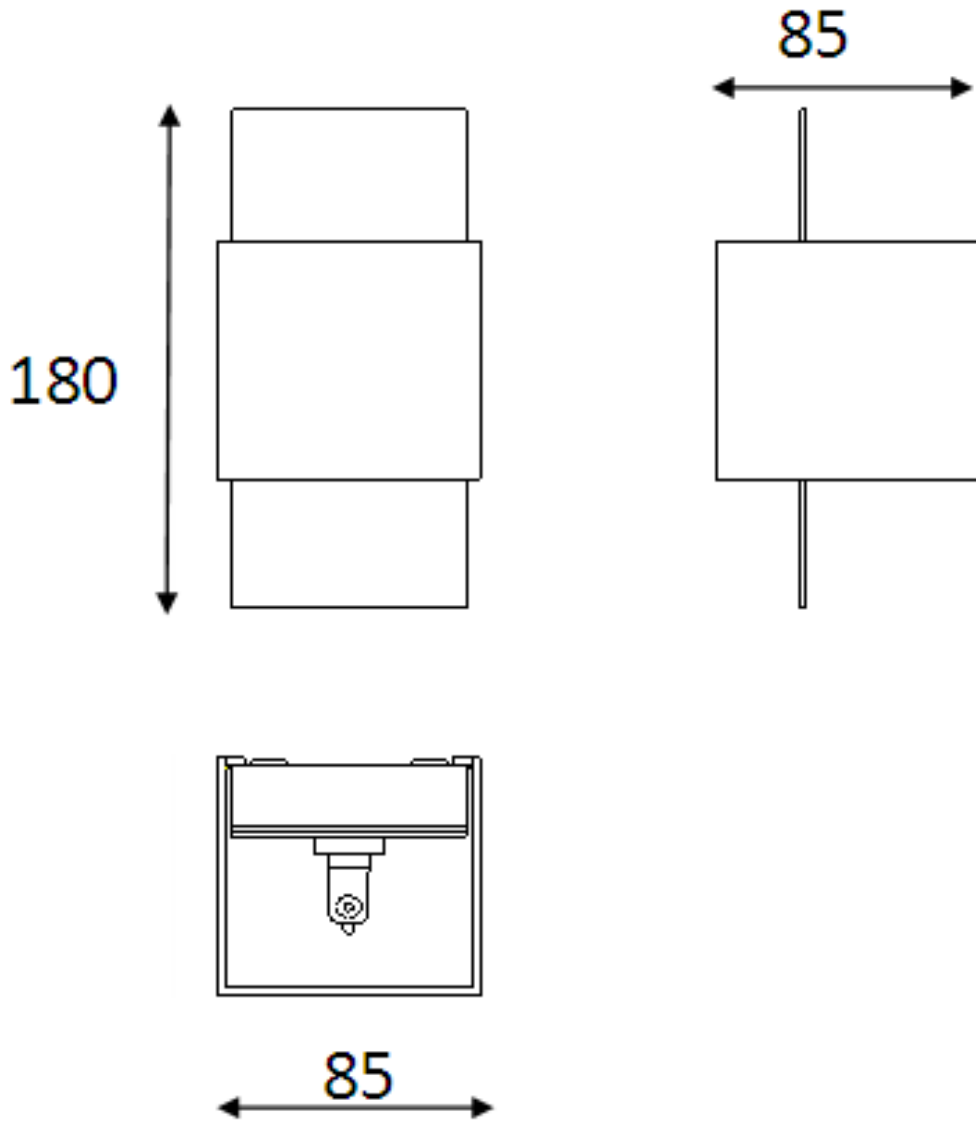

Line drawing of the item (with outline dimensions)

Item number: 23208/31/30

Installation drawing (the same as it in its instruction manual)

Technical details

materials used:	Metal
color:	Black+white
dimmable and how is the fixture dimmable:	
size:	Height: 180mm Length: 85mm Width: 85mm Net Weight:
power requirements:	220-240V/50Hz
bulb type and maximum Wattage:	G9/28W
number of bulbs:	1
IP degree:	IP20