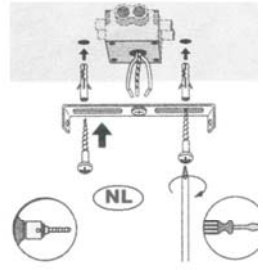

Line drawing of the item

Item number: 23253/01/XX

Installation drawing

Technical details

materials used:	aluminium	
color:	White,Black	
dimmable and how is the fixture dimmable:		
size:	Height:	100mm
	Length:	80mm
	Width:	80mm
	Net Weight:	325g
power requirements:	220-240V ~50Hz	
bulb type and maximum Wattage:	G9 W/O BULB	
number of bulbs:		
IP degree:	IP20	