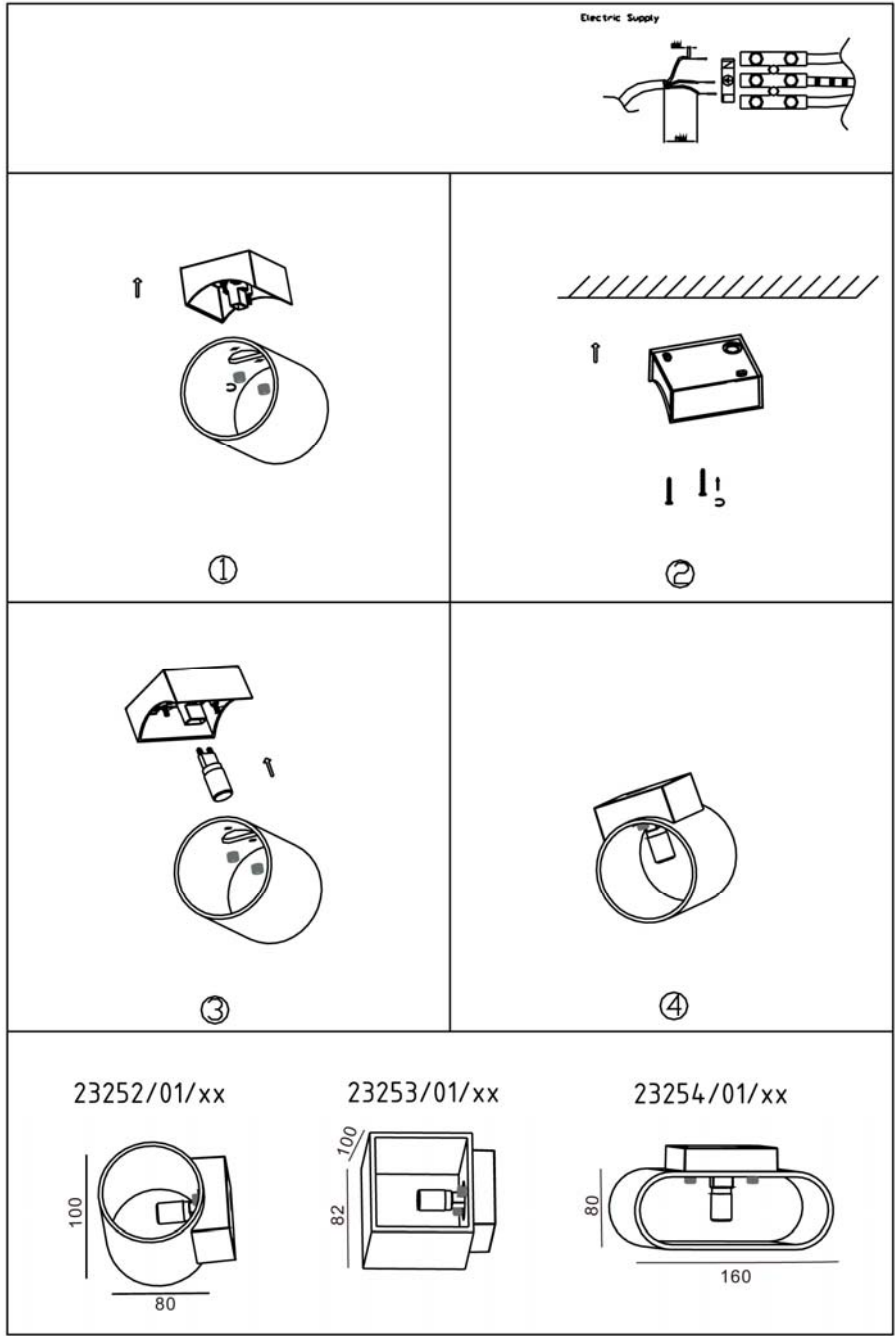

Line drawing of the item

Item number: 23253/01/XX

Installation drawing

Technical details

materials used:	aluminium	
color:	White,Black	
dimmable and how is the fixture dimmable:		
size:	Height:	100mm
	Length:	80mm
	Width:	80mm
	Net Weight:	325g
power requirements:	220-240V ~50Hz	
bulb type and maximum Wattage:	G9 W/O BULB	
number of bulbs:		
IP degree:	IP20	