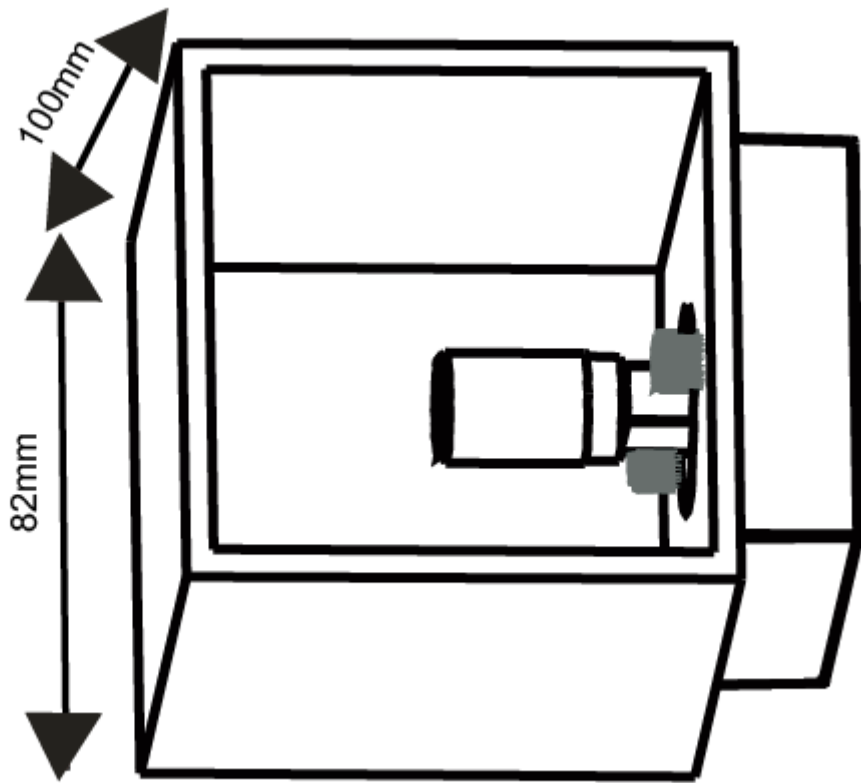

Line drawing of the item

Item number: 23253/01/XX

Installation drawing

Technical details

materials used:	aluminium	
color:	White,Black	
dimmable and how is the fixture dimmable:		
size:	Height:	100mm
	Length:	80mm
	Width:	80mm
	Net Weight:	325g
power requirements:	220-240V ~50Hz	
bulb type and maximum Wattage:	G9 W/O BULB	
number of bulbs:		
IP degree:	IP20	