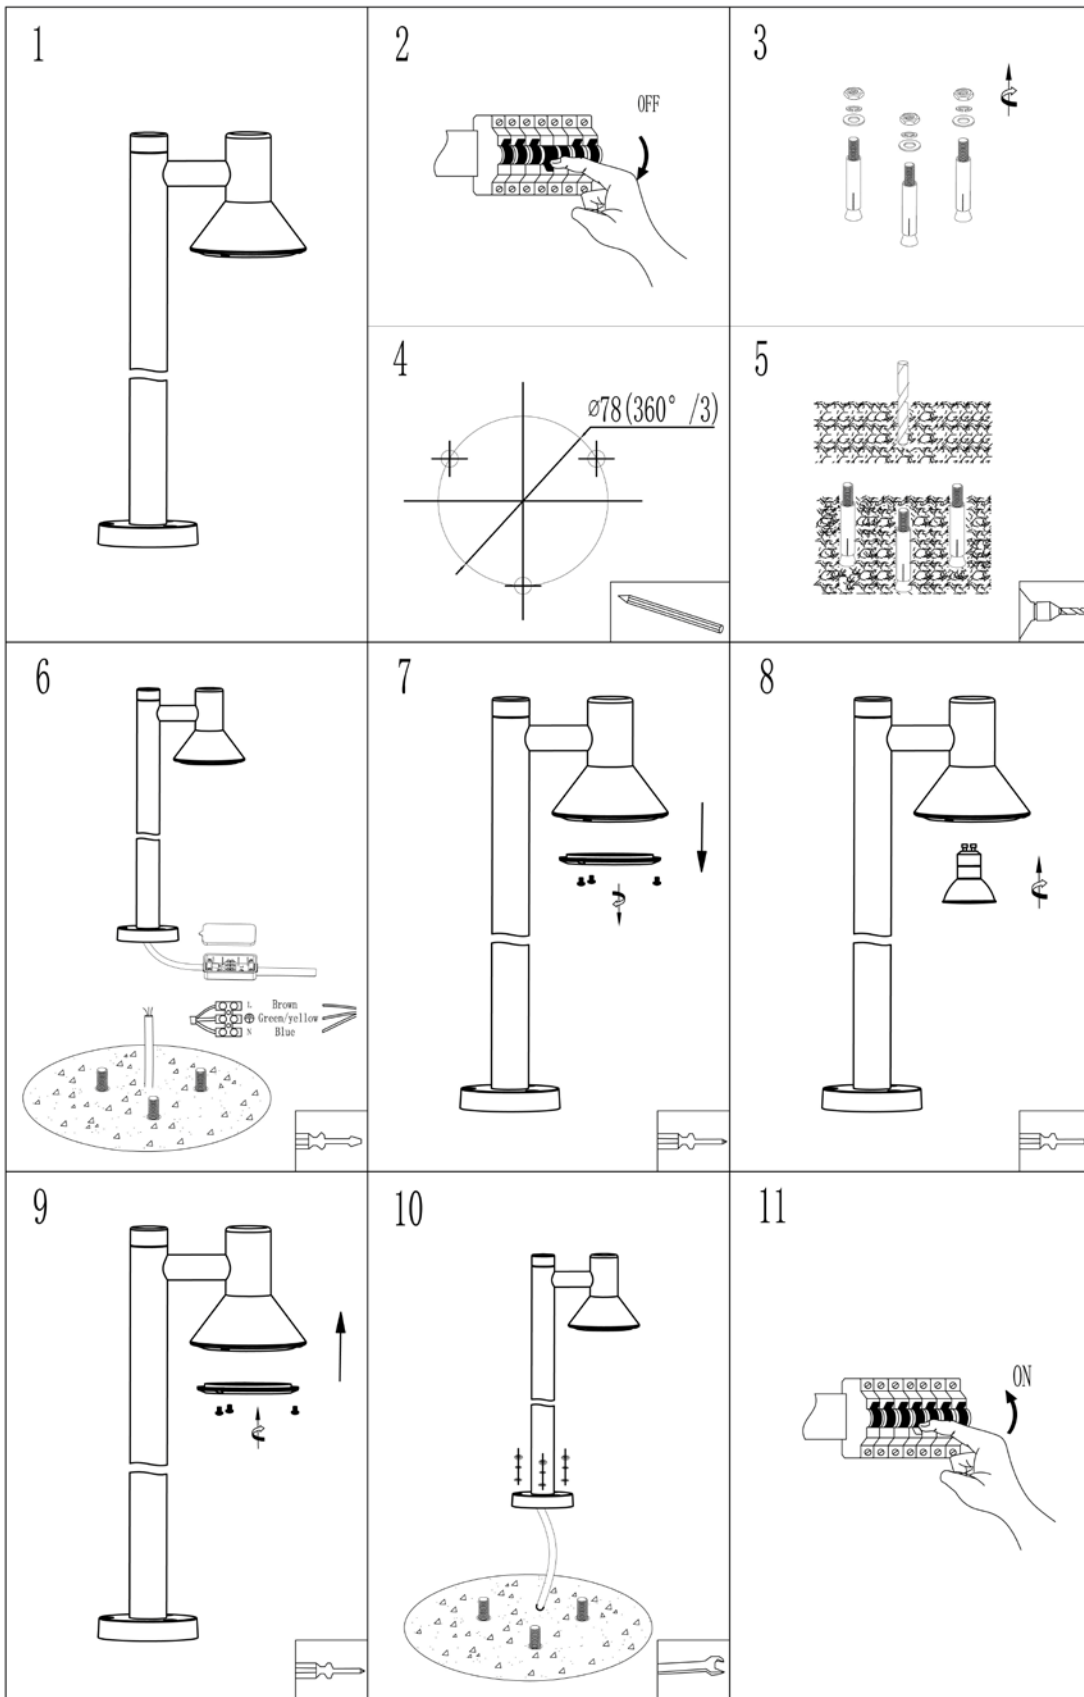

Installation drawing