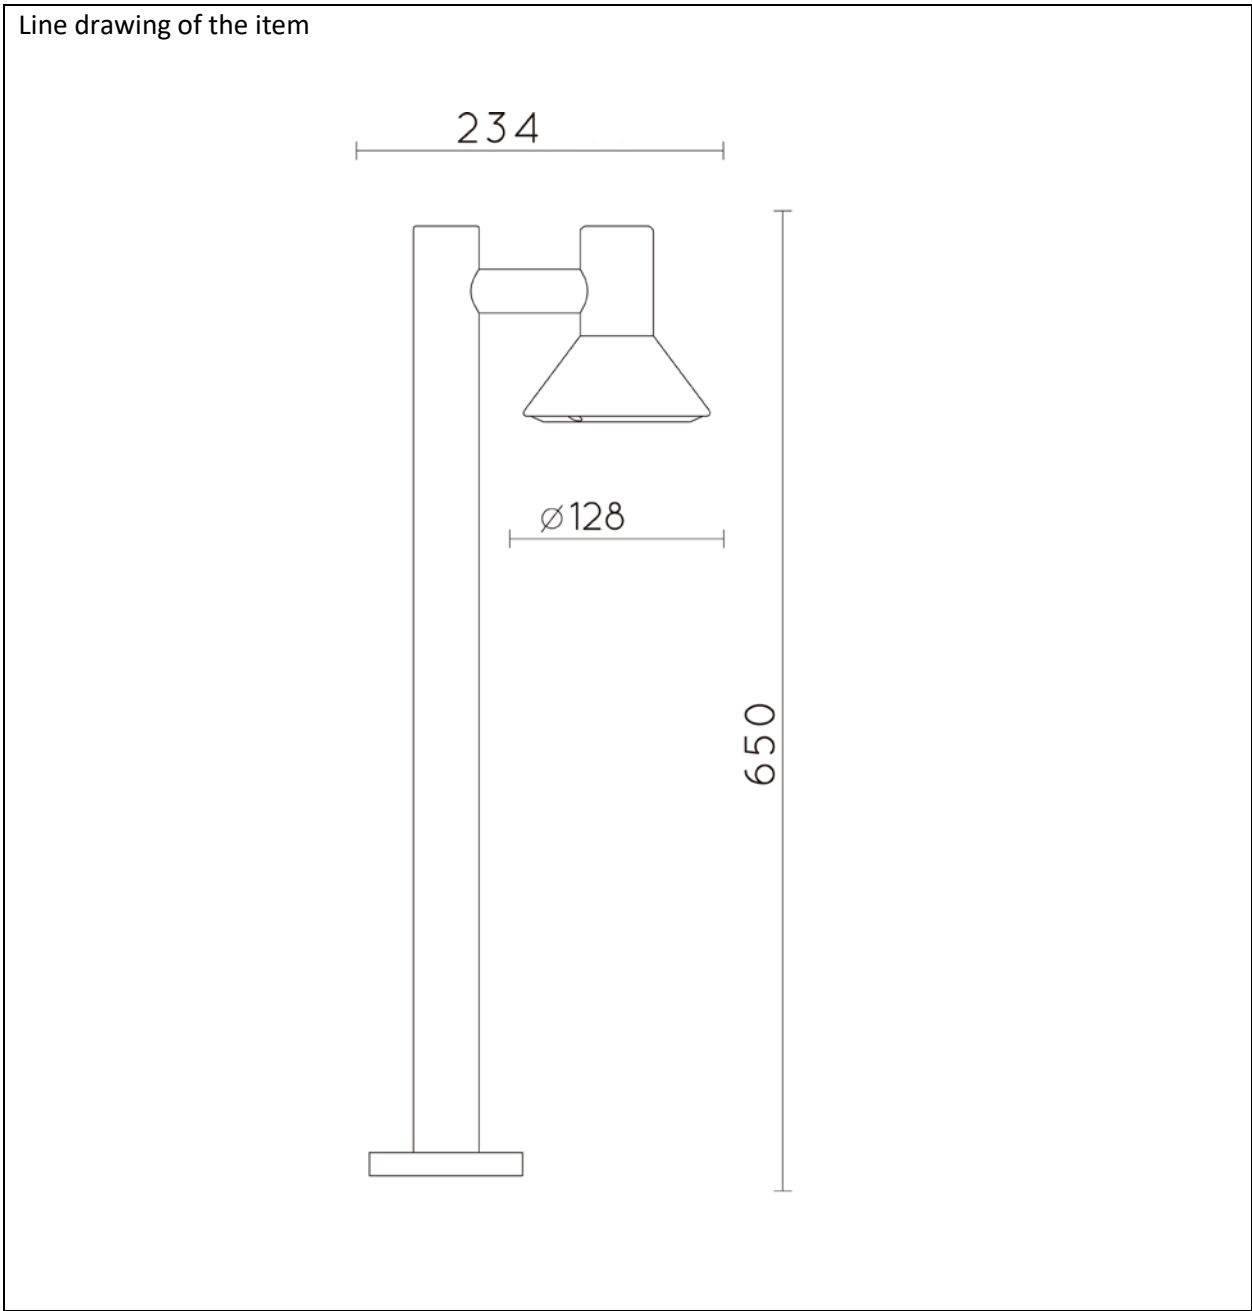

LUCIDE

Item number: 27886/65/30

Technical details

Materials used:	Aluminium body with temper glass
Color:	Dark Grey
Dimmable and how is fixture dimmable	No
Size:	Height: 650mm
	Length: 128mm
	Width: 234mm
	Net weight: 1.6kg
Power requirements:	220-240V/~50Hz
Bulb type and maximum wattage:	GU10 LED MAX.5W
Number of bulbs:	1xGU10
IP degree:	IP54