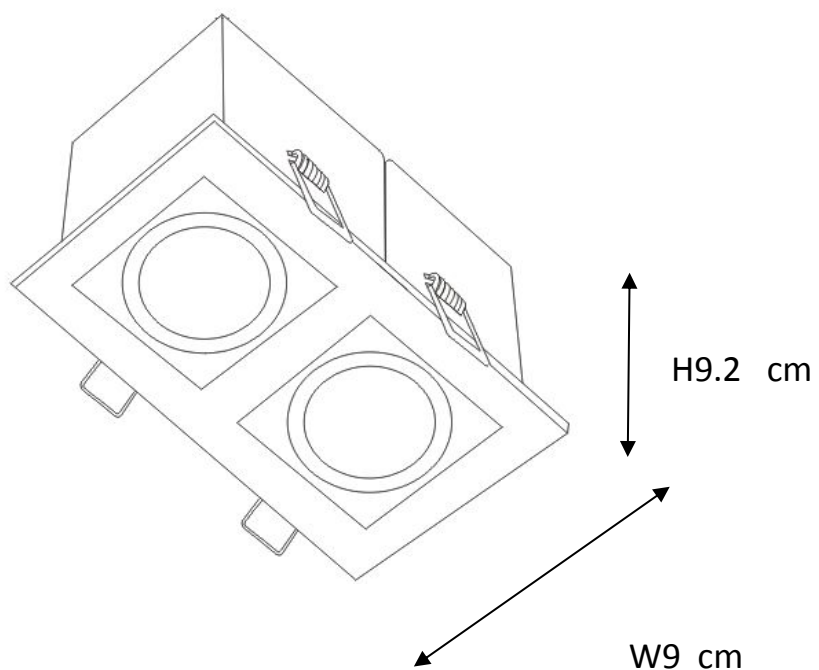

Line drawing of the item

Item number: 28900/02/12

Installation drawing

### Technical details

materials used:	Metal
color:	Silver
dimmable and how is the fixture dimmable:	
size:	Height: 9.2cm Length: 9cm Width: 16.6cm Net Weight: 0.58kg
power requirements:	220-240V/~50Hz
bulb type and maximum Wattage:	GU10 Max.50W
number of bulbs:	2xGU10
IP degree:	IP20