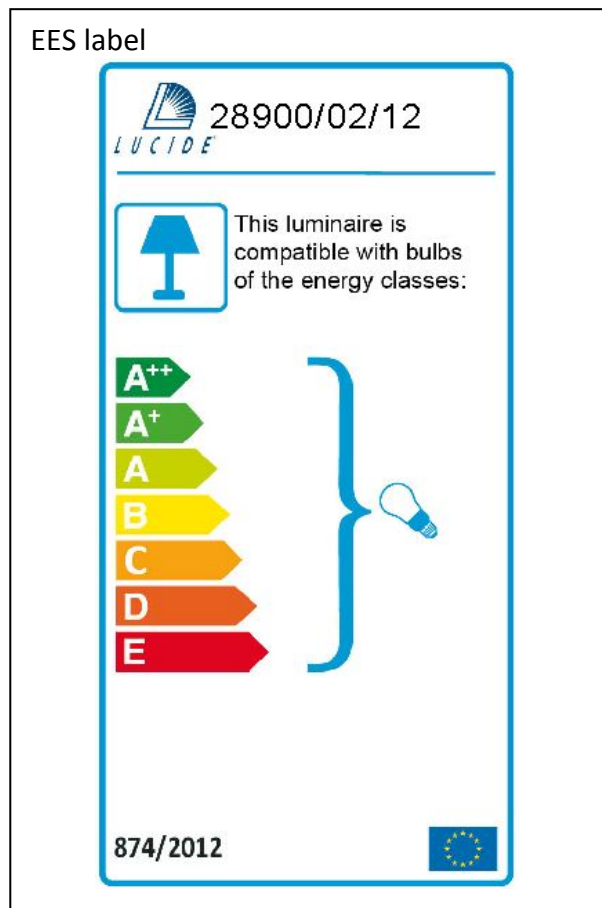

Line drawing of the item

Item number: 28900/02/12

Installation drawing

### Technical details

materials used:	Metal
color:	Silver
dimmable and how is the fixture dimmable:	
size:	Height: 9.2cm Length: 9cm Width: 16.6cm Net Weight: 0.58kg
power requirements:	220-240V/~50Hz
bulb type and maximum Wattage:	GU10 Max.50W
number of bulbs:	2xGU10
IP degree:	IP20