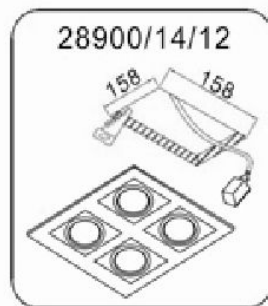

Line drawing of the item

Item number: 28900/02/12

Installation drawing

### Technical details

materials used:	Metal
color:	Silver
dimmable and how is the fixture dimmable:	
size:	Height: 9.2cm Length: 9cm Width: 16.6cm Net Weight: 0.58kg
power requirements:	220-240V/~50Hz
bulb type and maximum Wattage:	GU10 Max.50W
number of bulbs:	2xGU10
IP degree:	IP20