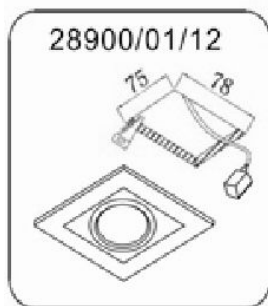

Line drawing of the item

Item number: 28900/02/12

Installation drawing

### Technical details

materials used:	Metal
color:	Silver
dimmable and how is the fixture dimmable:	
size:	Height: 9.2cm Length: 9cm Width: 16.6cm Net Weight: 0.58kg
power requirements:	220-240V/~50Hz
bulb type and maximum Wattage:	GU10 Max.50W
number of bulbs:	2xGU10
IP degree:	IP20