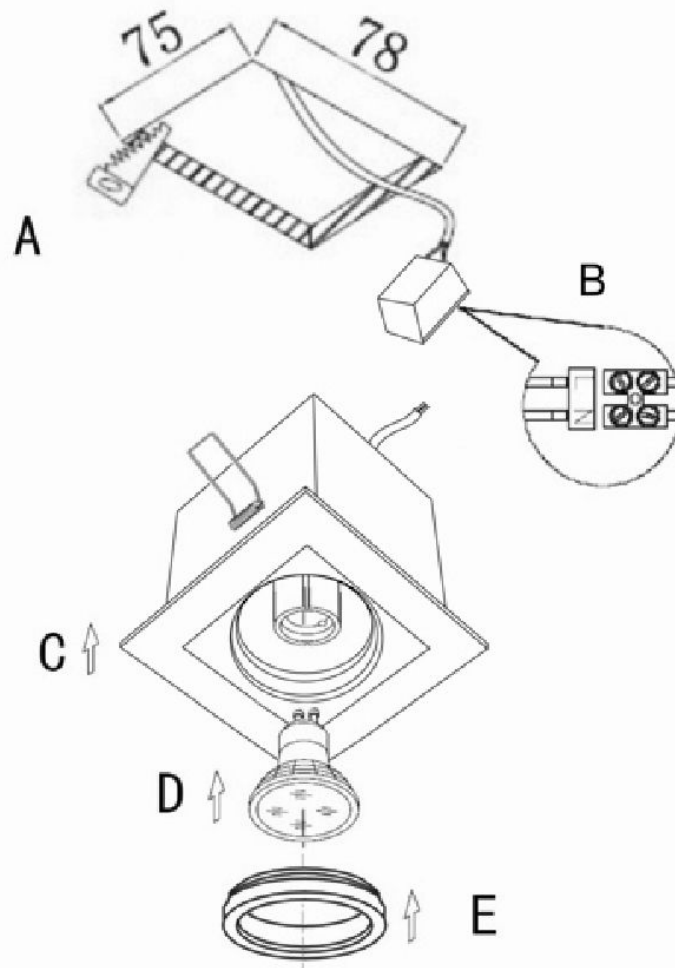

Line drawing of the item

Item number: 28900/02/12

Installation drawing

### Technical details

materials used:	Metal
color:	Silver
dimmable and how is the fixture dimmable:	
size:	Height: 9.2cm Length: 9cm Width: 16.6cm Net Weight: 0.58kg
power requirements:	220-240V/~50Hz
bulb type and maximum Wattage:	GU10 Max.50W
number of bulbs:	2xGU10
IP degree:	IP20