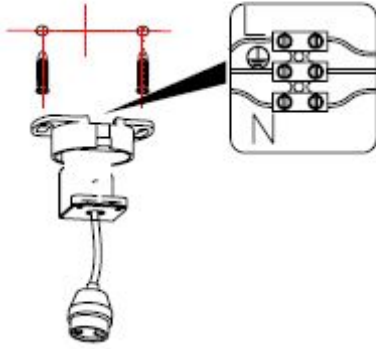

Line drawing of the item

Item number:35100/14/31

Installation drawing

1

2

3

90°

4

Technical details

materials used:	Gypsum	
color:	white	
dimnable and how is the fixture dimmable:		
size:	Height:	140mm
	Length:	
	Width:	Φ 70mm
	Net Weight:	0.54kgs
power requirements:	220~240V~50HZ	
bulb type and maximum Wattage:	Gu10	Max.35W
number of bulbs:	1xGU10	
IP degree:	IP20	