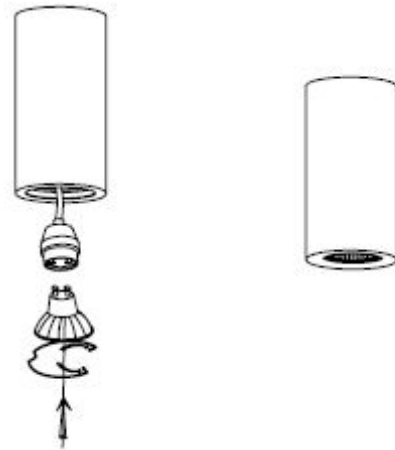

Line drawing of the item

Item number:35100/14/31

Installation drawing

1

2

3

90°

4

Technical details

materials used:	Gypsum	
color:	white	
dimnable and how is the fixture dimmable:		
size:	Height:	140mm
	Length:	
	Width:	Φ 70mm
	Net Weight:	0.54kgs
power requirements:	220~240V~50HZ	
bulb type and maximum Wattage:	Gu10	Max.35W
number of bulbs:	1xGU10	
IP degree:	IP20	