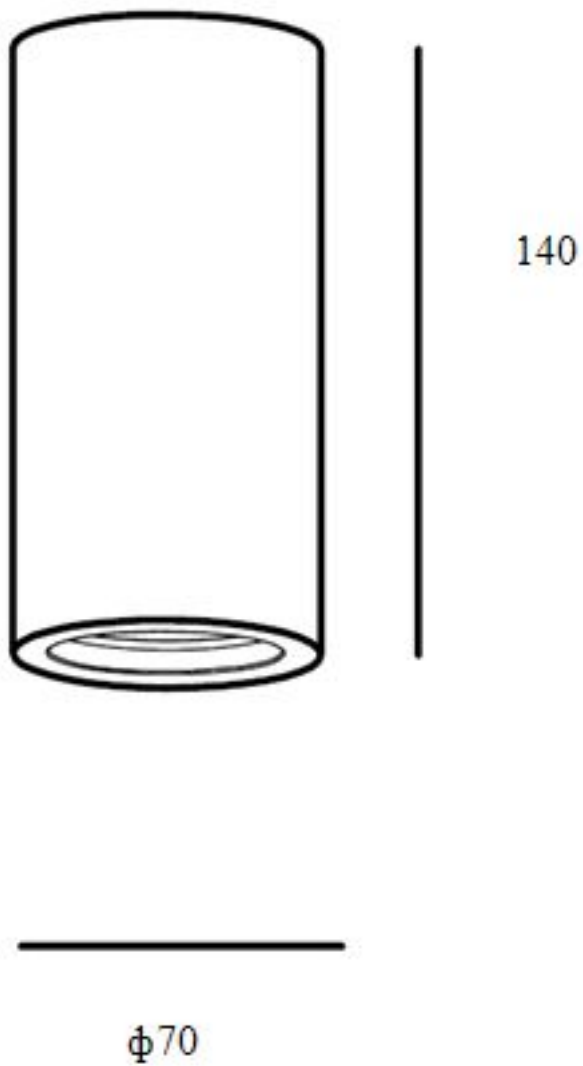

Line drawing of the item

Item number:35100/14/31

Installation drawing

1

2

3

90°

4

Technical details

materials used:	Gypsum	
color:	white	
dimnable and how is the fixture dimmable:		
size:	Height:	140mm
	Length:	
	Width:	Φ 70mm
	Net Weight:	0.54kgs
power requirements:	220~240V~50HZ	
bulb type and maximum Wattage:	Gu10	Max.35W
number of bulbs:	1xGU10	
IP degree:	IP20	