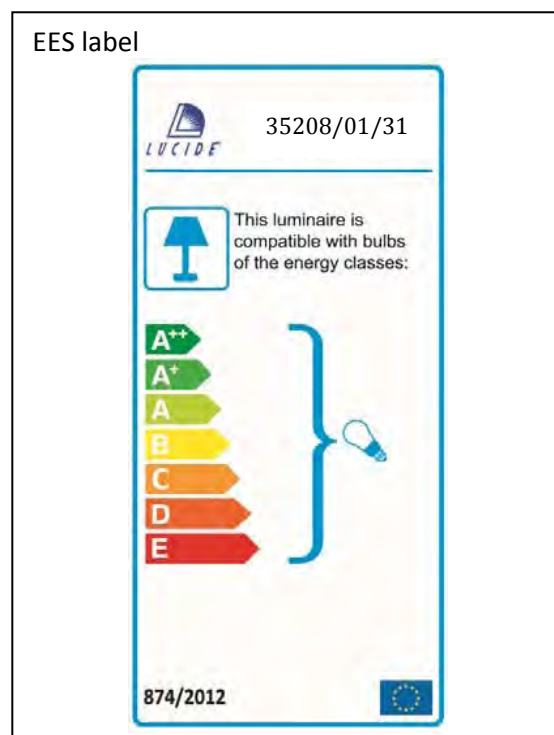

Exclusions pour la garantie : 1. Les pièces de verre cassées sur l'appareil ne seront remplacées que 14 jours à compter de l'achat par l'utilisateur final. 2. L'usure normale, la décoloration résultant d'une utilisation normale. 3. Les dégâts causés par des facteurs externes comme le feu, l'eau, une utilisation / installation ou maintenance incorrecte du produit.

Pour les réclamations de de garantie, le client doit remettre les appareils / pièces défectueuses et le ticket d'achat original.

Garantiebestimmungen:

Lucide NV garantiert für einen Zeitraum von 2 Jahren ab Kaufdatum und Kauf durch den Endkunden, dass das gelieferte Produkt frei von Material- und Herstellungsfehlern ist, sofern das Produkt gemäß der Bedienungsanleitung installiert und gewartet wird.

Von der Garantie ausgenommen: 1. Gebrochene Glasteile der Fassung werden nur innerhalb von 14 Tagen ab Kauf durch den Endkunden ersetzt. 2. Normaler Verschleiß, Verfärbungen aufgrund des normalen Gebrauchs. 3. Beschädigungen aufgrund externer Ursachen wie Feuer, Wasser, unsachgemäße Nutzung/ Installation oder Wartung des Produkts.

Kunden müssen das defekte Produkt/Teil und den Originalkaufbeleg einsenden, um Garantieansprüche geltend zu machen.

Other languages of the manual and further explanations can be found on our website.