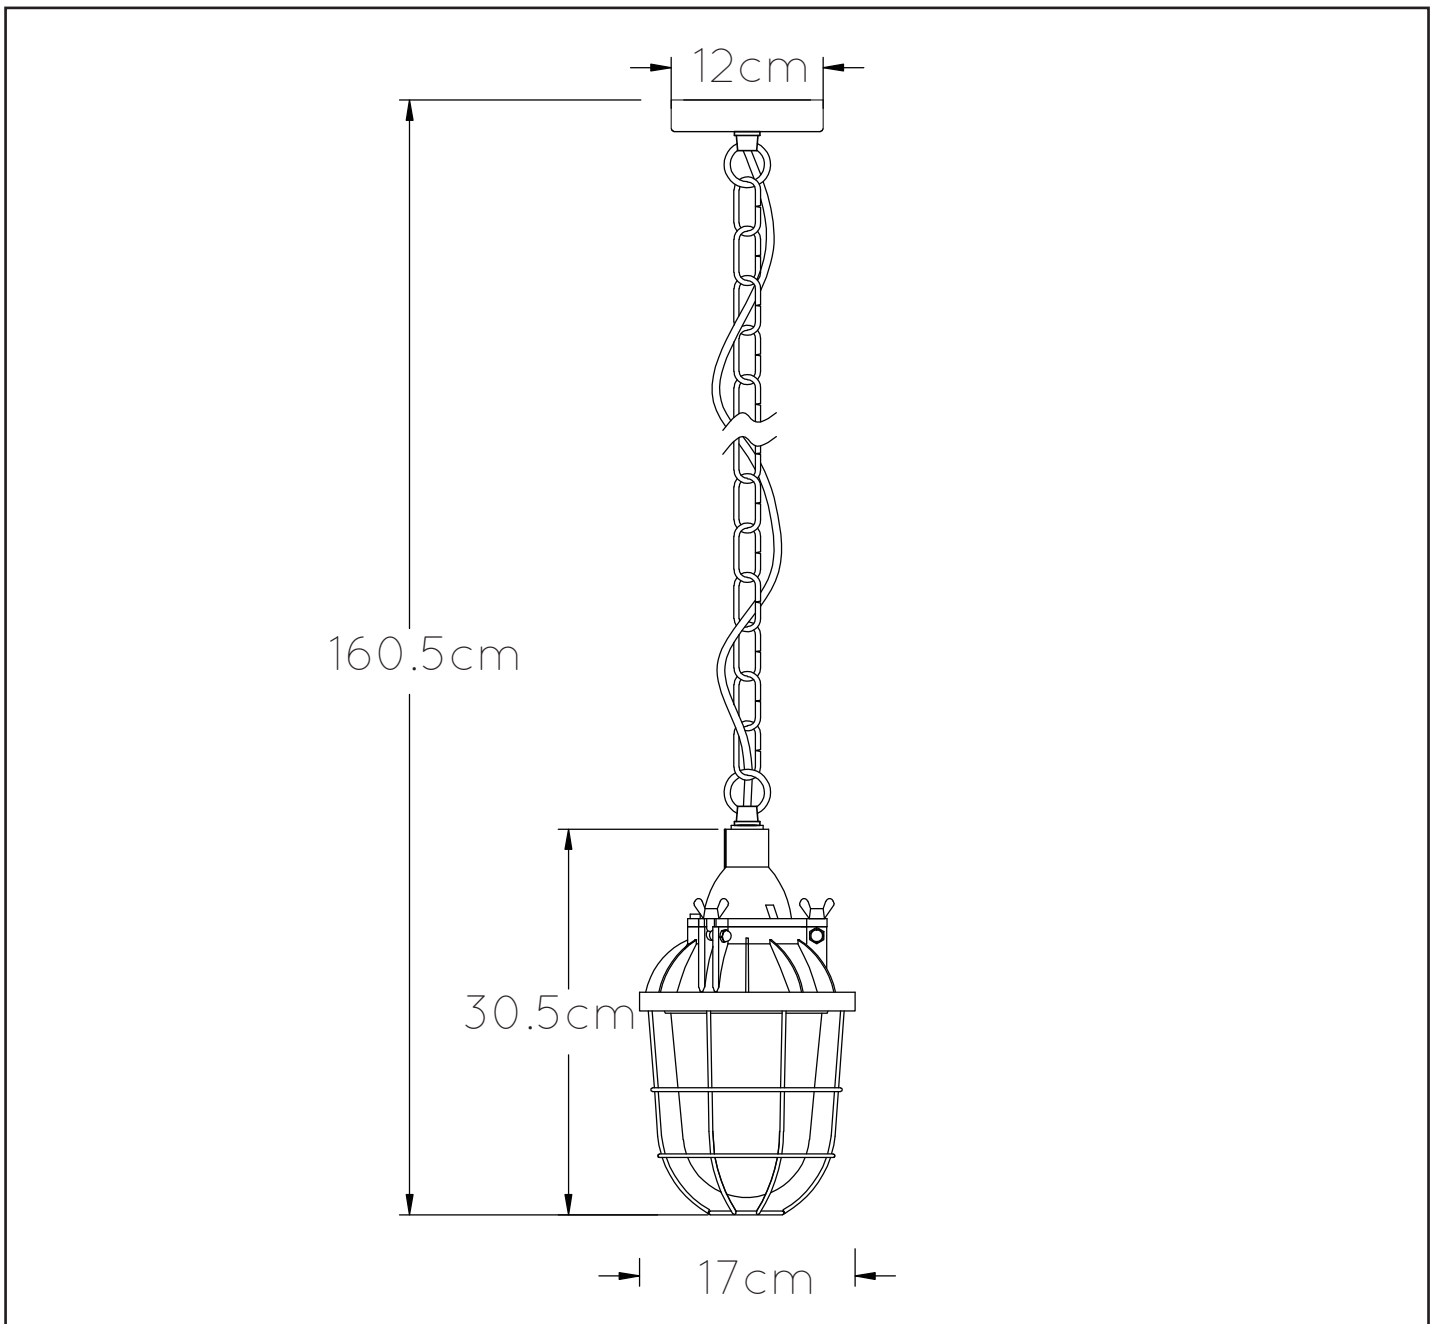

RECOMMENDED LUCIDE LIGHT SOURCE

49020/05/60

Light source dimmable : Yes

Light source incl. : No

General

Dimensions LxWxH : 17 cm x 17 cm x 160.5 cm
Height minimum : 30cm
Height maximum : 160.5cm
Dimensions shade LxWxH : 17 cm x 17 cm x 30.5cm
Main material : Metal&Glass
Ceiling rose material : Metal
Color : Rustbrown
Style : Industrial
Shape : Cylinder
Weight : 2.85 kg
Warranty : 2 years

Product specifications

Dimmable : No
Light direction : Around (Diffuse)
Adjustable in height : Yes
 (Before Installation)
Directional : Not Directional
Cable : Yes, Cable in Product
Cable length : 145cm
Sensor : Without Sensor
Control : Light Switch Control
IP-Class : 20
Electric class : 1
Light source including? : No
Lamp socket : E27
Light source number : 1
Power requirements : 220-240V~50Hz
Bulb type maximum wattage : E27- max.40W

For more specifications of this product please visit

www.lucide.com

HONORÉ

Item number : 45354/01/97

EAN code : 5411212450364

LUCIDE

INSTALLATION DRAWING SPECIFICATIONS

1

2

3

1

2

3

5

4