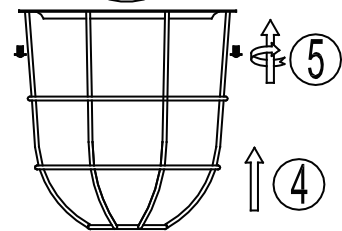

RECOMMENDED LUCIDE LIGHT SOURCE

49020/05/60

Light source dimmable : Yes

Light source incl. : No

General

Dimensions LxWxH : 17 cm x 17 cm x 160.5 cm
Height minimum : 30cm
Height maximum : 160.5cm
Dimensions shade LxWxH : 17 cm x 17 cm x 30.5cm
Main material : Metal&Glass
Ceiling rose material : Metal
Color : Rustbrown
Style : Industrial
Shape : Cylinder
Weight : 2.85 kg
Warranty : 2 years

Product specifications

Dimmable : No
Light direction : Around (Diffuse)
Adjustable in height : Yes
 (Before Installation)
Directional : Not Directional
Cable : Yes, Cable in Product
Cable length : 145cm
Sensor : Without Sensor
Control : Light Switch Control
IP-Class : 20
Electric class : 1
Light source including? : No
Lamp socket : E27
Light source number : 1
Power requirements : 220-240V~50Hz
Bulb type maximum wattage : E27- max.40W

2

3

1

2

3

5

4