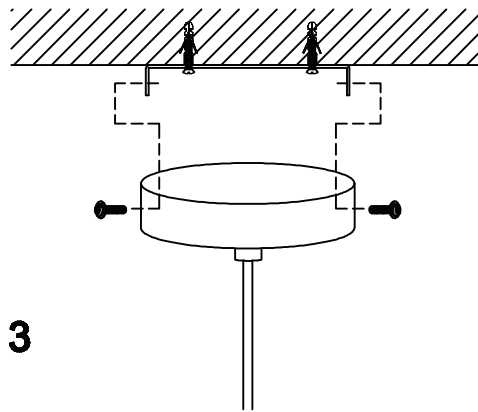

LUCIDE

INSTALLATION DRAWING SPECIFICATIONS

1

2

3

1

2

3

5

4