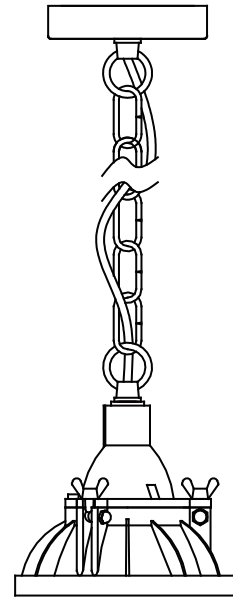

LUCIDE

INSTALLATION DRAWING SPECIFICATIONS

1

2

3

1

2

3

5

4