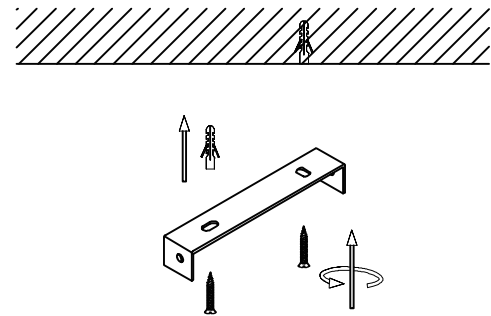

LUCIDE

INSTALLATION DRAWING SPECIFICATIONS

1