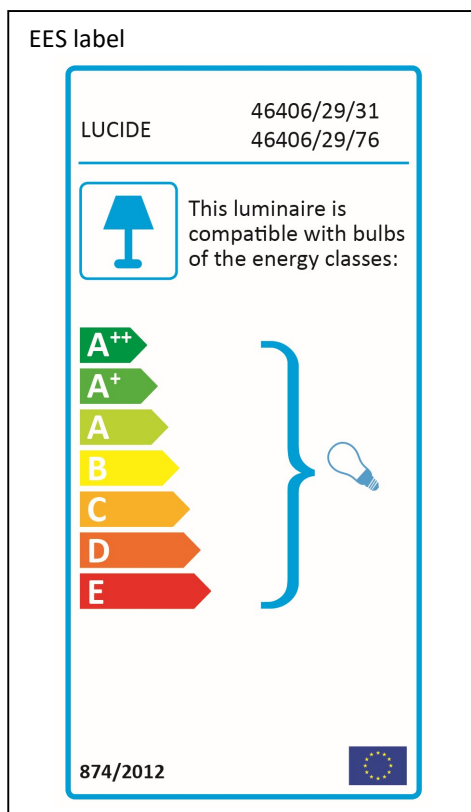

Von der Garantie ausgenommen: 1. Gebrochene Glasteile der Fassung werden nur innerhalb von 14 Tagen ab Kauf durch den Endkunden ersetzt. 2. Normaler Verschleiß, Verfärbungen aufgrund des normalen Gebrauchs. 3. Beschädigungen aufgrund externer Ursachen wie Feuer, Wasser, unsachgemäße Nutzung/ Installation oder Wartung des Produkts.

Kunden müssen das defekte Produkt/Teil und den Originalkaufbeleg einsenden, um Garantieansprüche geltend zu machen.

Deklaracja gwarancji:

LucideNV gwarantuje, że dostarczone produkty będą wolne od defektów materiałowych oraz produkcyjnych przez okres 2 lat od daty zakupu przez użytkownika końcowego, jeżeli urządzenie jest zainstalowane i prawidłowo utrzymywane zgodnie z instrukcją obsługi.

Wyłączenie z gwarancji: 1. Rozbite szkło zostanie wymienione tylko do 14 dni od momentu zakupu przez użytkownika końcowego. 2. Normalne zużycie, utrata koloru w wyniku normalnego użytkowania. 3. Uszkodzenie spowodowane czynnikami zewnętrznymi takimi, jak ogień, woda, nieprawidłowe używanie/ instalacja lub utrzymywanie produktu.

W celu uzyskania gwarancji klient musi zwrócić uszkodzony przedmiot oraz oryginalny dowód zakupu.

Other languages of the manual and further explanations can be found on our website.