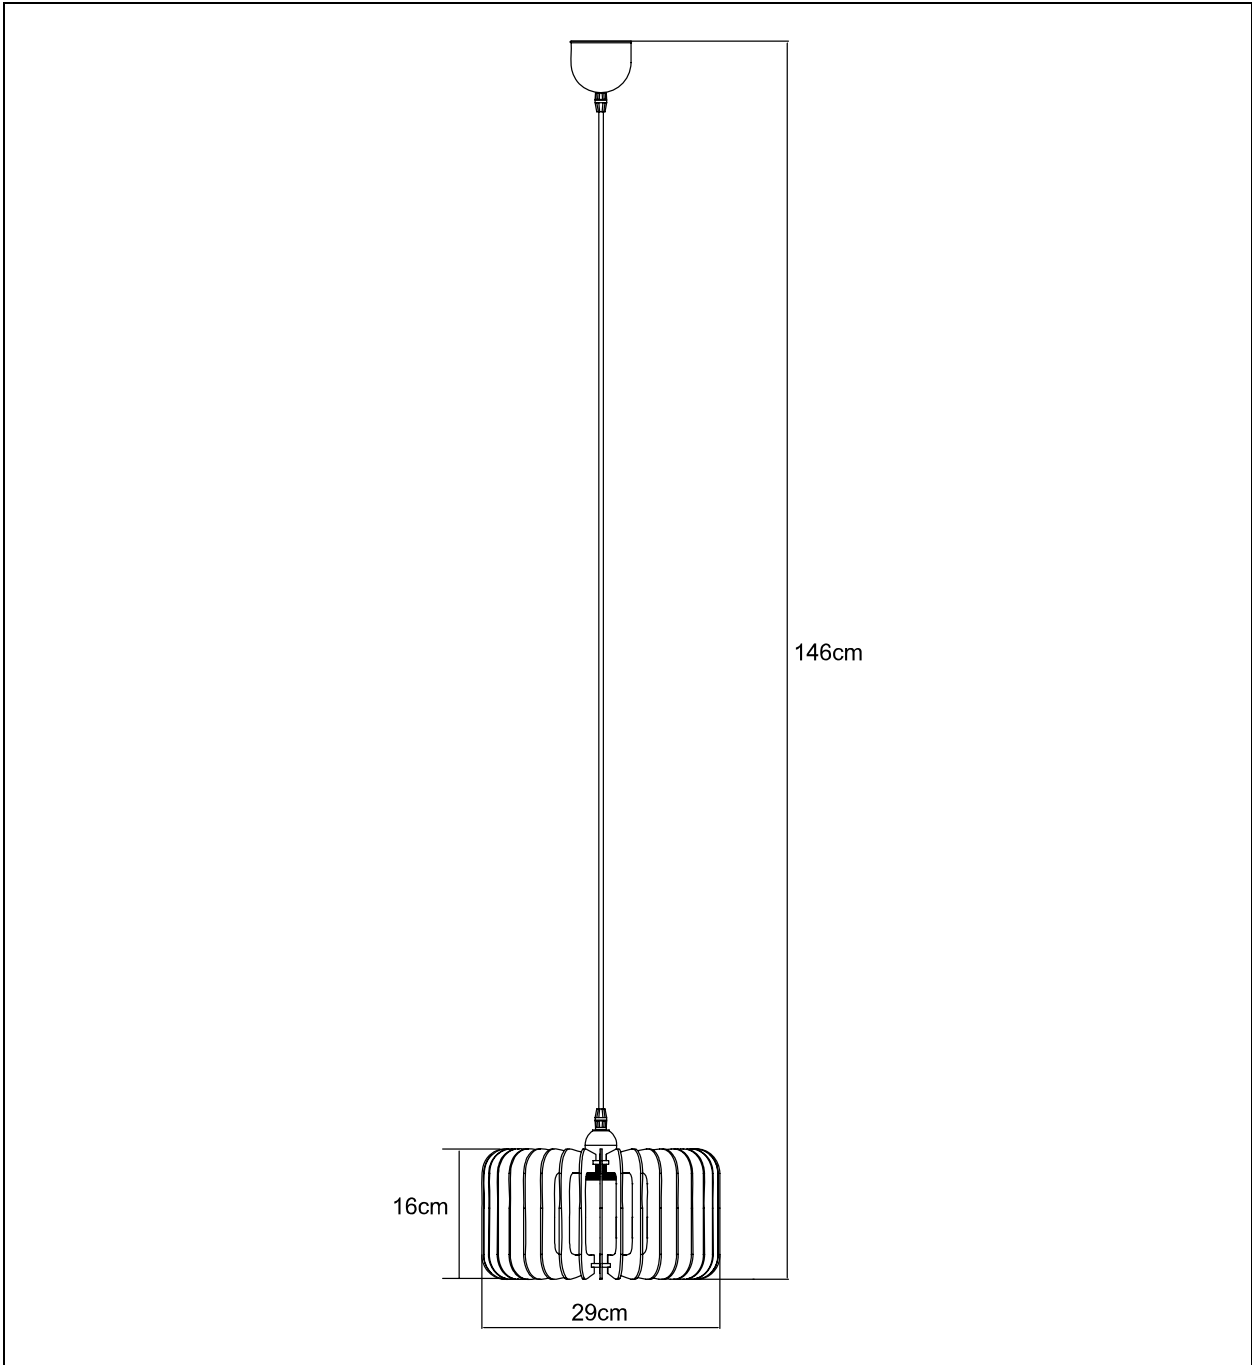

# LUCIDE

Item number: 46406/29/31, 46406/29/76

## Technical details

Materials used:	Metal+Plastic
Color:	White,Wood
Dimmable and how is fixture dimmable	
Size:	Height: 146cm
	Length: 29cm
	Width: 29cm
	Net weight: 0.5kgs
Power requirements:	220V-240V~50Hz
Bulb type and maximum wattage:	E27 Max.40W
Number of bulbs:	1 X E27
IP degree:	IP20