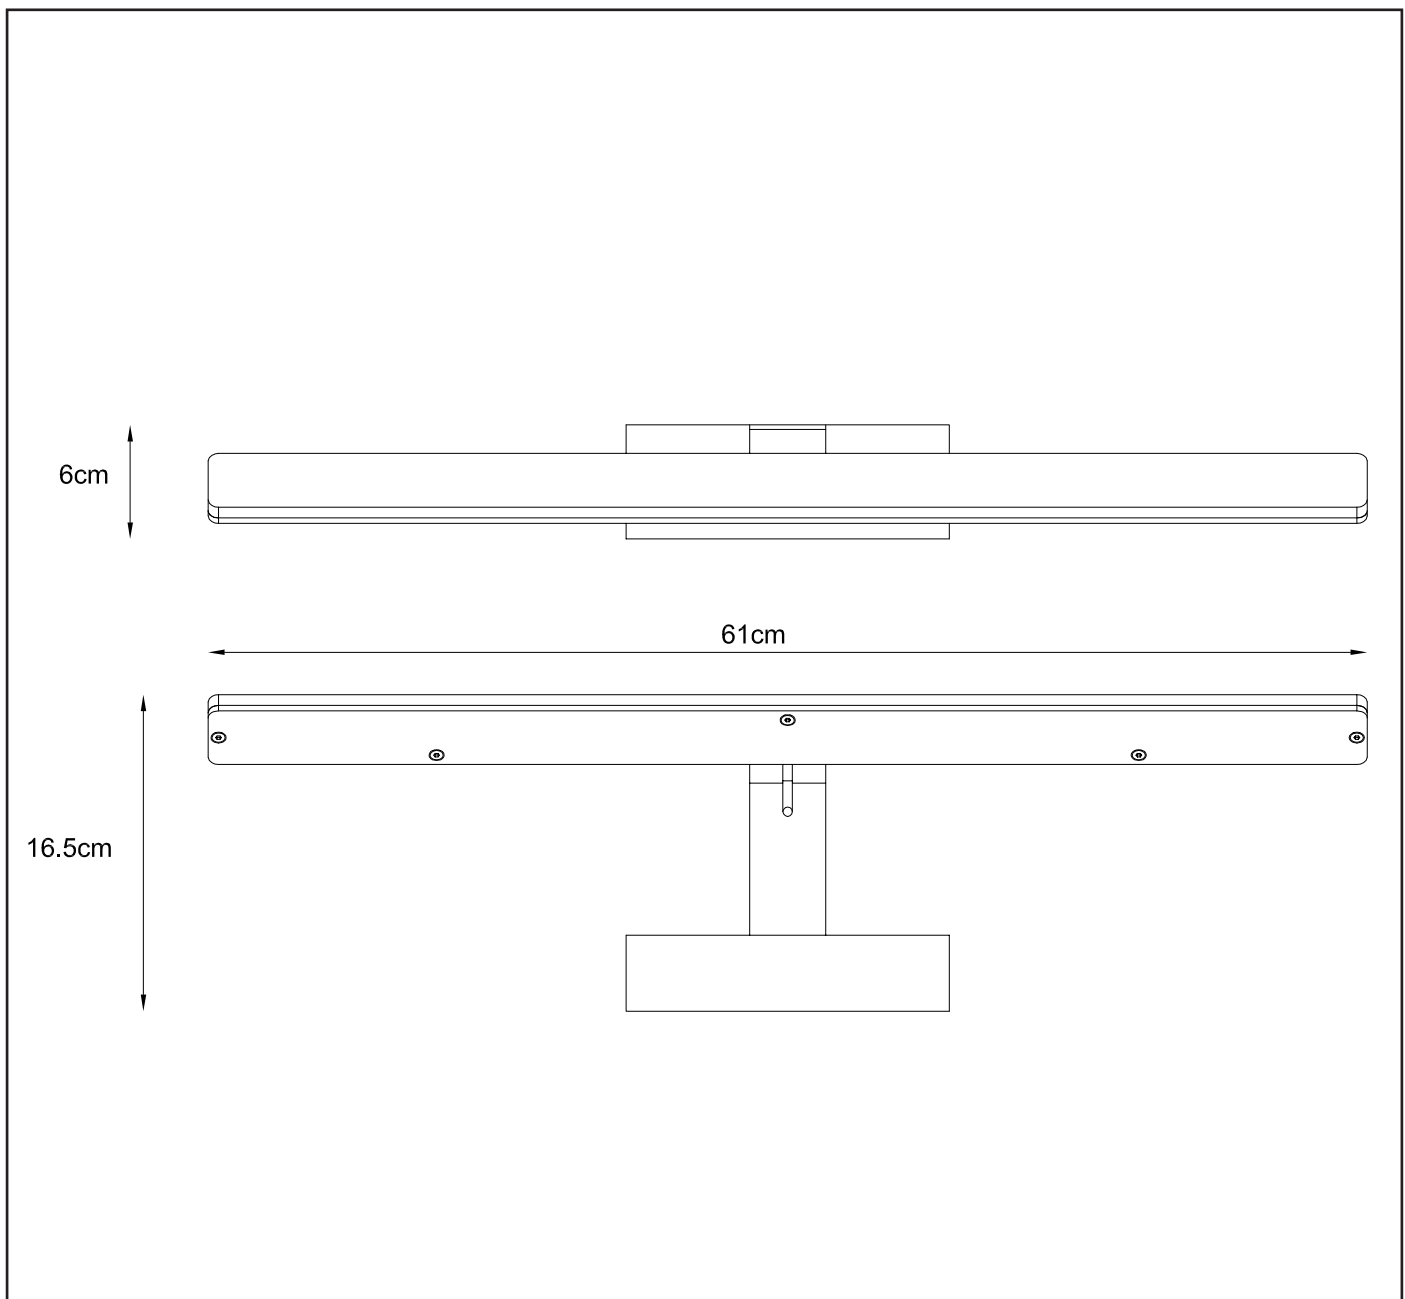

### General

**Dimensions LxWxH :** 61 cm x 6 cm x 16.5 cm  
**Height minimum :** 16.5 cm  
**Height maximum :** 16.5 cm  
**Dimensions shade LxWxH :-**  
**Main material :** Aluminium and Acrylic  
**Ceiling rose material :-**  
**Color :** Satin white  
**Style :** Modern  
**Shape :** Rectangle  
**Weight :** 1.12 kg  
**Warranty :** 3 years

### Product specifications

**Dimmable :** No  
**Light direction :** Down Light  
**Adjustable in height :** No  
**Directional :** Not Directional  
**Cable :** No  
**Cable length :-**  
**Sensor :** Without Sensor  
**Control :** Light Switch Control  
**IP-Class :** 21  
**Electric class :** 1  
**Light source including ?:** Yes  
**Lamp socket :** LED  
**Light source number :** 1  
**Power requirements :** 220-240V~50Hz  
**Bulb type & maximum wattage :** LED 12W

For more specifications of  
this product please visit  
[www.lucide.com](http://www.lucide.com)

LUCIDE

TECHNICAL DRAWING & DIMENSIONS

## BETHAN

Item number : 48200/12/31

EAN code : 5411212480019

For more specifications, dimensions please visit  
[www.lucide.com](http://www.lucide.com)