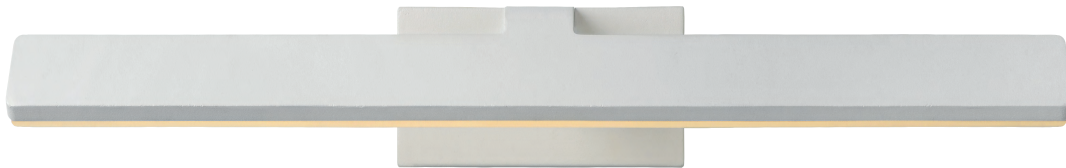

# LUCIDE

GENERAL SPECIFICATION

item number : 48200/12/31  
EAN code : 5411212480019

## BETHAN

### General

**Dimensions LxWxH :** 61 cm x 6 cm x 16.5 cm  
**Height minimum :** 16.5 cm  
**Height maximum :** 16.5 cm  
**Dimensions shade LxWxH :-**  
**Main material :** Aluminium and Acrylic  
**Ceiling rose material :-**  
**Color :** Satin white  
**Style :** Modern  
**Shape :** Rectangle  
**Weight :** 1.12 kg  
**Warranty :** 3 years