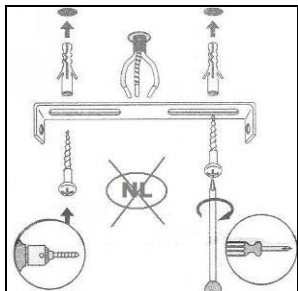

Item number: 78368/30/41

Technical details

Materials used:	Metal ,acrylic and fabric
Color:	Taupe
Dimmable and how is fixture dimmable	
Size:	138cm
	30cm
	30cm
	0.91kgs
Power requirements:	220-240V~50Hz
Bulb type and maximum wattage:	E27 MAX.60W
Number of bulbs:	1XE27
IP degree:	IP20