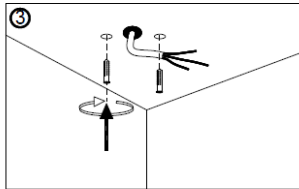

Item number: 78368/30/41

Technical details

Materials used:	Metal ,acrylic and fabric
Color:	Taupe
Dimmable and how is fixture dimmable	
Size:	138cm
	30cm
	30cm
	0.91kgs
Power requirements:	220-240V~50Hz
Bulb type and maximum wattage:	E27 MAX.60W
Number of bulbs:	1XE27
IP degree:	IP20