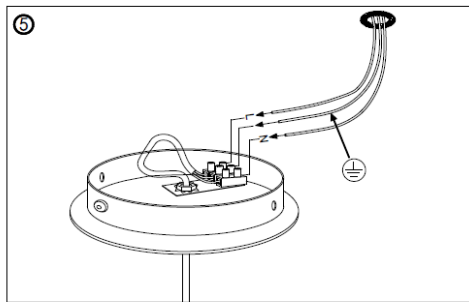

Item number: 78368/30/41

Technical details

Materials used:	Metal ,acrylic and fabric
Color:	Taupe
Dimmable and how is fixture dimmable	
Size:	138cm
	30cm
	30cm
	0.91kgs
Power requirements:	220-240V~50Hz
Bulb type and maximum wattage:	E27 MAX.60W
Number of bulbs:	1XE27
IP degree:	IP20