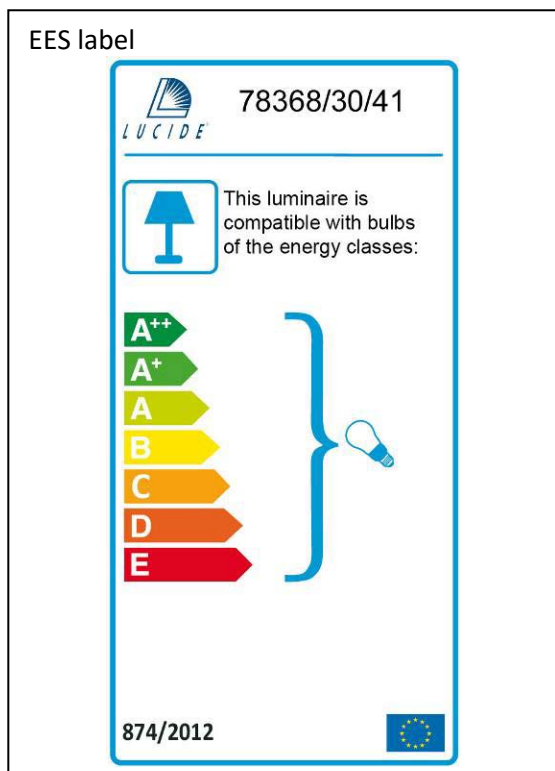

Exclusions pour la garantie : 1. Les pièces de verre cassées sur l'appareil ne seront remplacées que 14 jours à compter de l'achat par l'utilisateur final. 2. L'usure normale, la décoloration résultant d'une utilisation normale. 3. Les dégâts causés par des facteurs externes comme le feu, l'eau, une utilisation / installation ou maintenance incorrecte du produit.

Pour les réclamations de de garantie, le client doit remettre les appareils / pièces défectueuses et le ticket d'achat original.

Garantiebestimmungen:

Lucide NV garantiert für einen Zeitraum von 2 Jahren ab Kaufdatum und Kauf durch den Endkunden, dass das gelieferte Produkt frei von Material- und Herstellungsfehlern ist, sofern das Produkt gemäß der Bedienungsanleitung installiert und gewartet wird.

Von der Garantie ausgenommen: 1. Gebrochene Glasteile der Fassung werden nur innerhalb von 14 Tagen ab Kauf durch den Endkunden ersetzt. 2. Normaler Verschleiß, Verfärbungen aufgrund des normalen Gebrauchs. 3. Beschädigungen aufgrund externer Ursachen wie Feuer, Wasser, unsachgemäße Nutzung/ Installation oder Wartung des Produkts.

Kunden müssen das defekte Produkt/Teil und den Originalkaufbeleg einsenden, um Garantieansprüche geltend zu machen.

Other languages of the manual and further explanations can be found on our website.