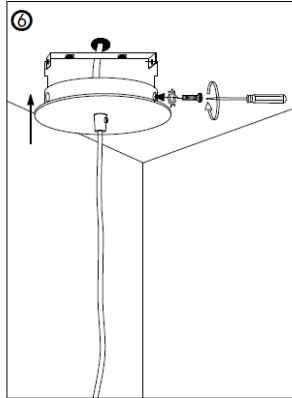

Item number: 78368/30/41

Technical details

Materials used:	Metal ,acrylic and fabric
Color:	Taupe
Dimmable and how is fixture dimmable	
Size:	138cm
	30cm
	30cm
	0.91kgs
Power requirements:	220-240V~50Hz
Bulb type and maximum wattage:	E27 MAX.60W
Number of bulbs:	1XE27
IP degree:	IP20