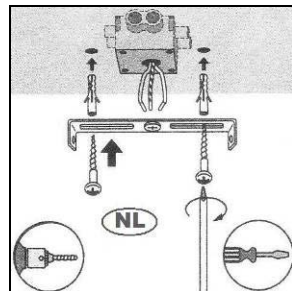

Item number: 78368/30/41

Technical details

Materials used:	Metal ,acrylic and fabric
Color:	Taupe
Dimmable and how is fixture dimmable	
Size:	138cm
	30cm
	30cm
	0.91kgs
Power requirements:	220-240V~50Hz
Bulb type and maximum wattage:	E27 MAX.60W
Number of bulbs:	1XE27
IP degree:	IP20