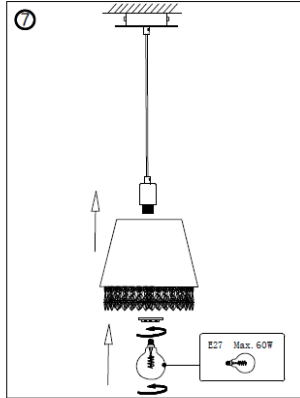

Item number: 78368/30/41

Technical details

Materials used:	Metal ,acrylic and fabric
Color:	Taupe
Dimmable and how is fixture dimmable	
Size:	138cm
	30cm
	30cm
	0.91kgs
Power requirements:	220-240V~50Hz
Bulb type and maximum wattage:	E27 MAX.60W
Number of bulbs:	1XE27
IP degree:	IP20