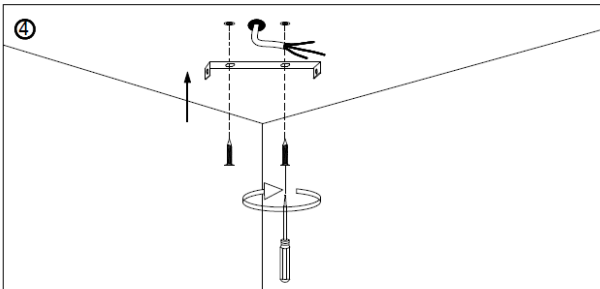

Item number: 78368/30/41

Technical details

Materials used:	Metal ,acrylic and fabric
Color:	Taupe
Dimmable and how is fixture dimmable	
Size:	138cm
	30cm
	30cm
	0.91kgs
Power requirements:	220-240V~50Hz
Bulb type and maximum wattage:	E27 MAX.60W
Number of bulbs:	1XE27
IP degree:	IP20