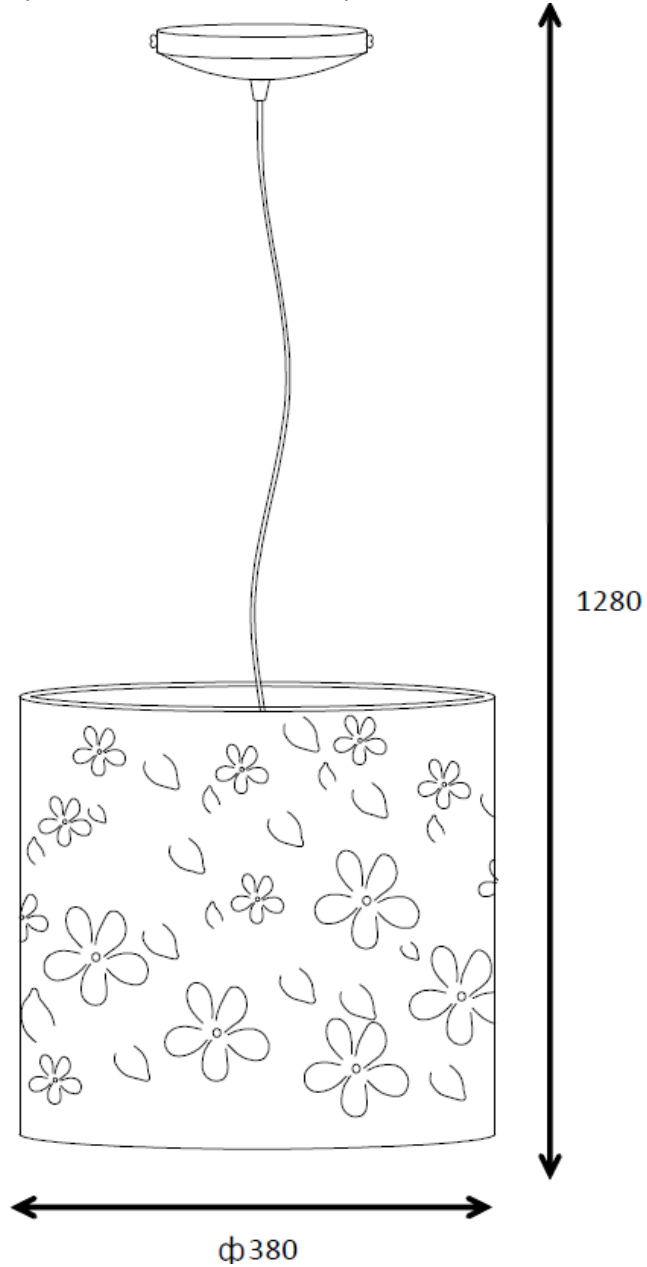

Line drawing of the item (with outline dimensions)

Item number:78372/38/31

Installation drawing (the same as it in its instruction manual)

Technical details

materials used:	Metal
color:	Sandy white
dimnable and how is the fixture dimmable:	
size:	Height: 128cm Length: 38cm Width: 38cm Net Weight: 2.14kgs
power requirements:	220-240V-50Hz
bulb type and maximum Wattage:	E27 MAX.60W
number of bulbs:	1 XE27
IP degree:	IP20