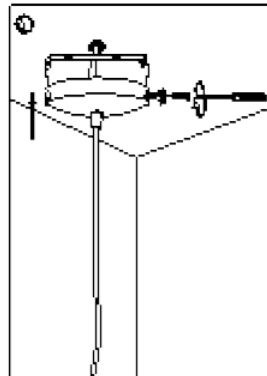

Line drawing of the item (with outline dimensions)

Item number:78372/38/31

Installation drawing (the same as it in its instruction manual)

Technical details

materials used:	Metal
color:	Sandy white
dimnable and how is the fixture dimmable:	
size:	Height: 128cm Length: 38cm Width: 38cm Net Weight: 2.14kgs
power requirements:	220-240V-50Hz
bulb type and maximum Wattage:	E27 MAX.60W
number of bulbs:	1 XE27
IP degree:	IP20