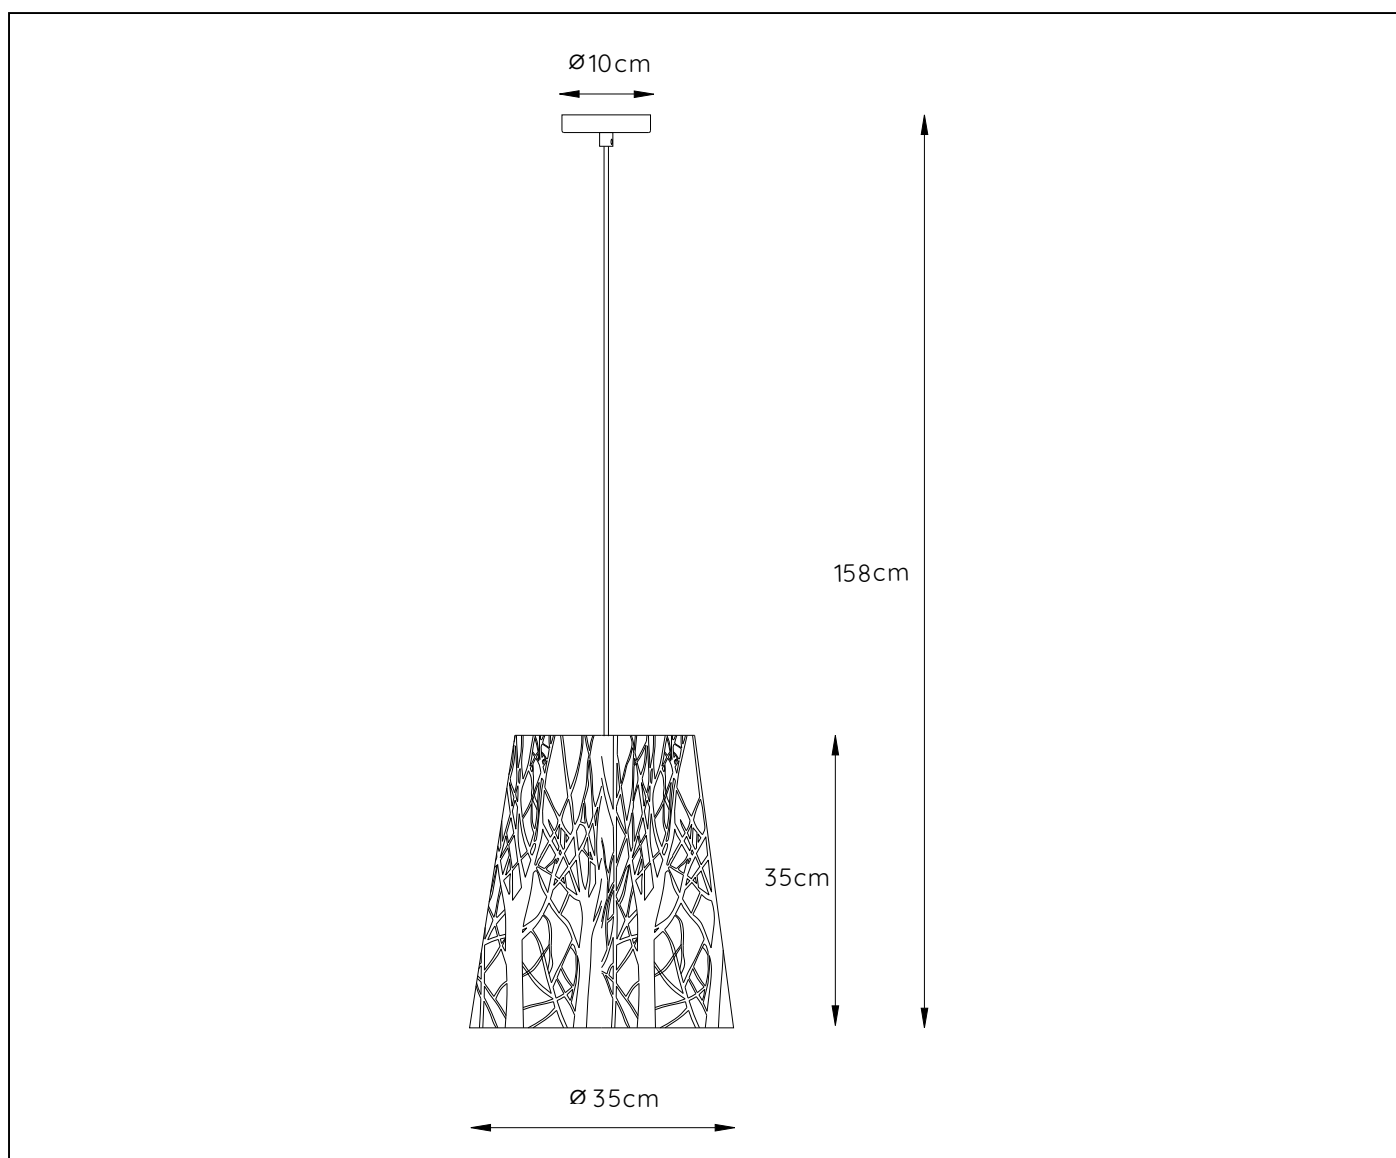

**RECOMMENDED LUCIDE
LIGHT SOURCE**

49032/05/62

Light source dimmable : Yes

Light source incl. : No

General

Dimensions LxWxH : 35cm x 35cm x 158cm
Height minimum : 40cm
Height maximum : 158cm
Dimensions shade LxWxH : 35cm x 35cm x 35cm
Main material : Metal
Ceiling rose material : Metal
Color :Black
Style : Modern
Shape : Cone
Weight : 1.4 kg
Warranty : 2 years

Product specifications

Dimmable : Yes
Light direction : Around (Diffuse)
Adjustable in height : Adjustable in height(Before installation)
Directional : Not Directional
Cable : Yes,Cable On Product
Cable length : 120cm
Sensor : Without Sensor
Control : Light Switch Control
IP-Class : 20
Electric class : 1
Light source including ? : No
Lamp socket : E27
Light source number : 1
Power requirements : 220-240V~50Hz
Bulb type & maximum wattage : E27- max.60W

For more specifications of this product please visit

www.lucide.com

LUCIDE

TECHNICAL DRAWING & DIMENSIONS

GARELL

Itemnumber :78481/35/30

EAN code : 5411212782403

For more specifications, dimensions please visit