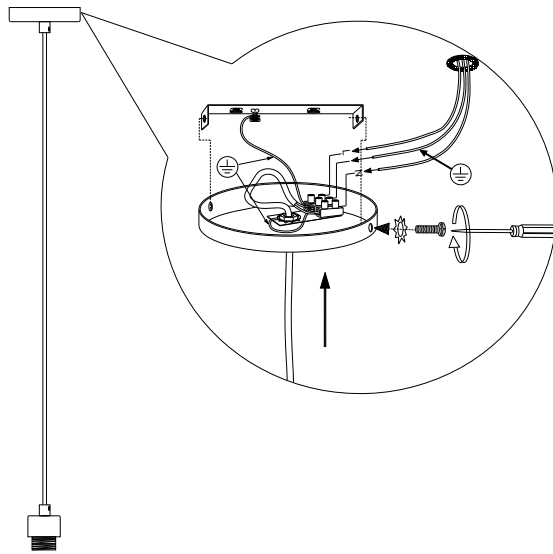

LUCIDE

INSTALLATION DRAWING SPECIFICATION

1