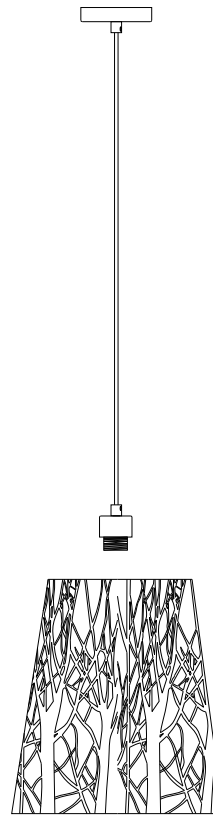

LUCIDE

INSTALLATION DRAWING SPECIFICATION

1

2