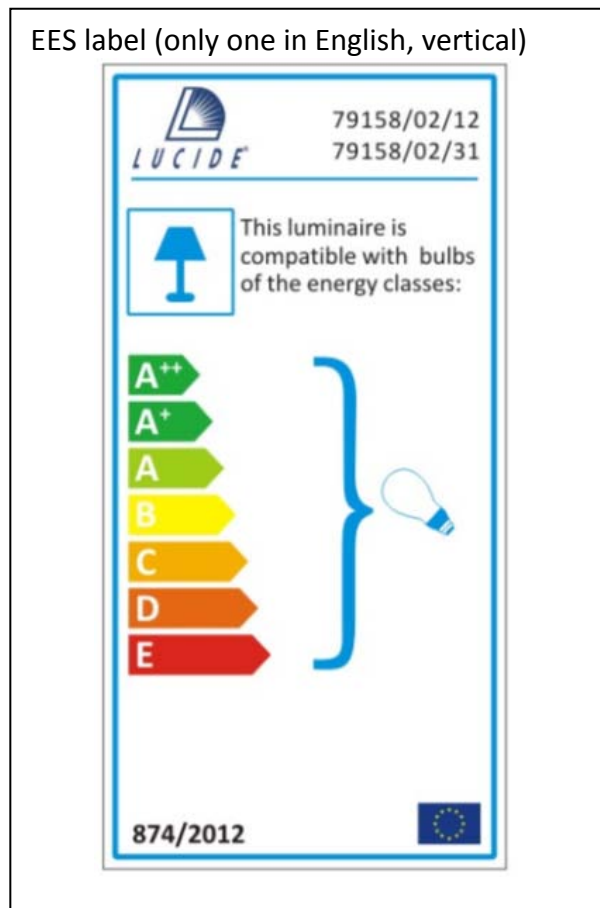

Technical details

materials used: Metal ,PMMA,Silicone	
color:	Aluminum
dimmable and how is the fixture dimmable:	
size:	Height: 100mm Length: Φ 350mm Width: Net Weight: 0.9Kg
power requirements:	220-240~50Hz
bulb type and maximum Wattage:	E27 ESL 2X20W Max.
number of bulbs:	2XE27
IP degree:	IP44

EES label (only one in English, vertical)

Lucide NV
Bisschoppenhoflaan 145
2100 Deurne
Belgium
info@lucide.be
tel: +32 (0)3 366 22 04
www.lucide.be