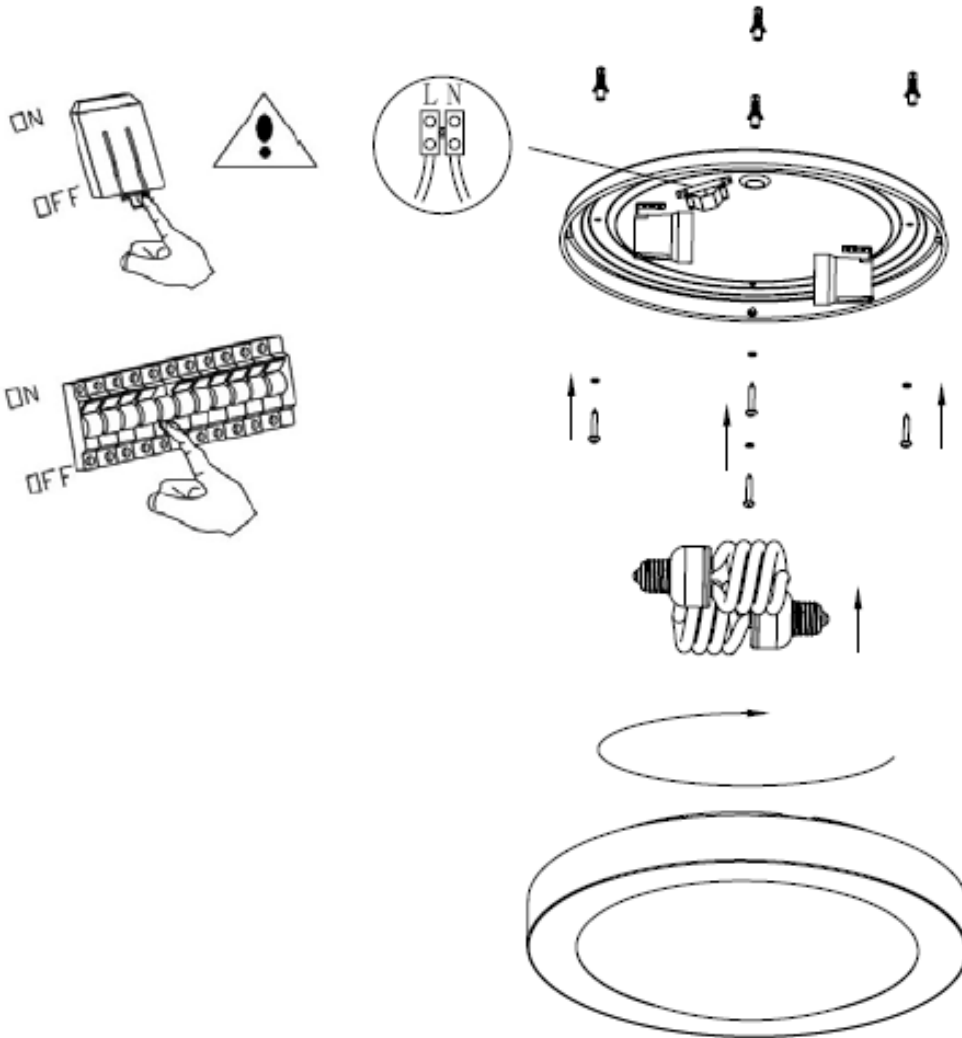

Line drawing of the item (with outline dimensions)

Item number:79158/02/12

Installation drawing (the same as it in its instruction manual)

Technical details

| | |
|---|--|
| materials used: Metal ,PMMA,Silicone | |
| color: | Aluminum |
| dimmable and how is the fixture dimmable: | |
| size: | Height: 100mm Length: Φ 350mm Width: Net Weight: 0.9Kg |
| power requirements: | 220-240~50Hz |
| bulb type and maximum Wattage: | E27 ESL 2X20W Max. |
| number of bulbs: | 2XE27 |
| IP degree: | IP44 |