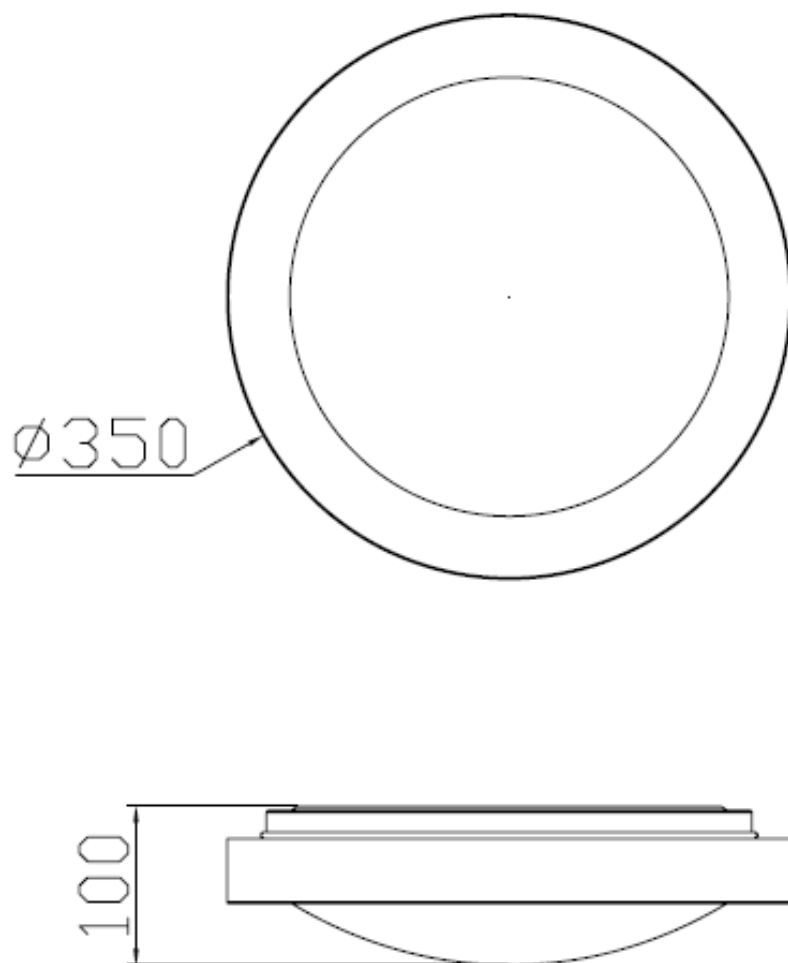

Line drawing of the item (with outline dimensions)

Item number:79158/02/12

Installation drawing (the same as it in its instruction manual)

Technical details

| | |
|---|--|
| materials used: Metal ,PMMA,Silicone | |
| color: | Aluminum |
| dimmable and how is the fixture dimmable: | |
| size: | Height: 100mm Length: Φ 350mm Width: Net Weight: 0.9Kg |
| power requirements: | 220-240~50Hz |
| bulb type and maximum Wattage: | E27 ESL 2X20W Max. |
| number of bulbs: | 2XE27 |
| IP degree: | IP44 |