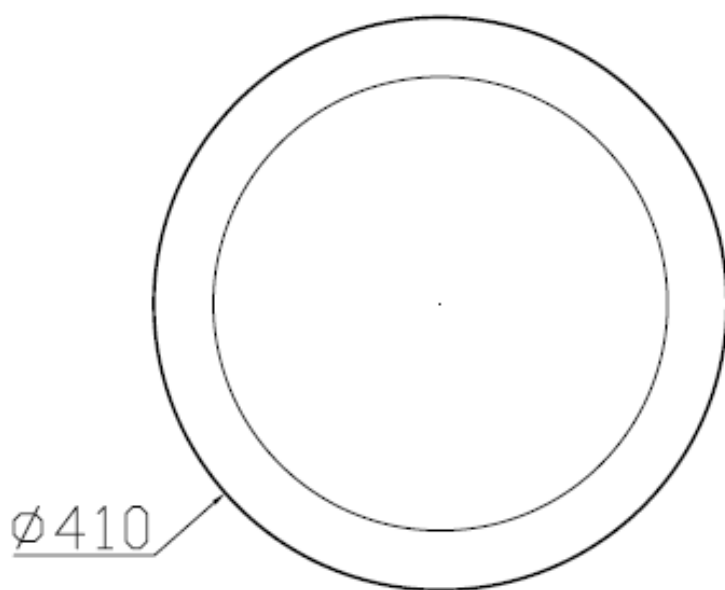

Line drawing of the item (with outline dimensions)

Item number:79158/03/12

Installation drawing (the same as it in its instruction manual)

Technical details

materials used: Metal ,PMMA,Silicone	
color:	Aluminum
dimmable and how is the fixture dimmable:	
size:	Height: 105mm Length: $\Phi$ 410mm Width: Net Weight: 1.14Kg
power requirements:	220-240~50Hz
bulb type and maximum Wattage:	E27 ESL 3X20W Max.
number of bulbs:	3XE27
IP degree:	IP44