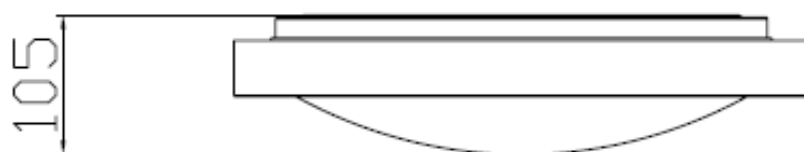

Line drawing of the item (with outline dimensions)

Item number:79158/03/12

Installation drawing (the same as it in its instruction manual)

Technical details

materials used: Metal ,PMMA,Silicone	
color:	Aluminum
dimmable and how is the fixture dimmable:	
size:	Height: 105mm Length: $\Phi$ 410mm Width: Net Weight: 1.14Kg
power requirements:	220-240~50Hz
bulb type and maximum Wattage:	E27 ESL 3X20W Max.
number of bulbs:	3XE27
IP degree:	IP44