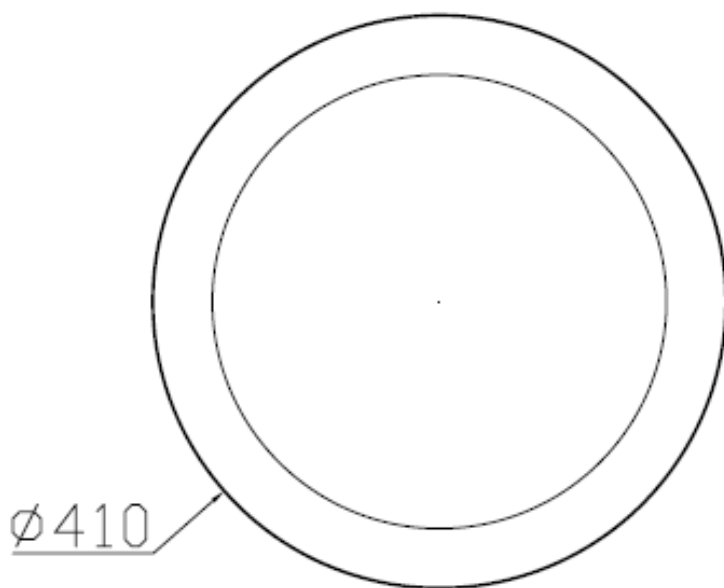

Line drawing of the item (with outline dimensions)

Item number:79158/03/31

Installation drawing (the same as it in its instruction manual)

Technical details

materials used: Metal ,PMMA,Silicone	
color:	White
dimmable and how is the fixture dimmable:	
size:	Height: 105mm Length: Φ 410mm Width: Net Weight: 1.14Kg
power requirements:	220-240~50Hz
bulb type and maximum Wattage:	E27 ESL 3X20W Max.
number of bulbs:	3XE27
IP degree:	IP44