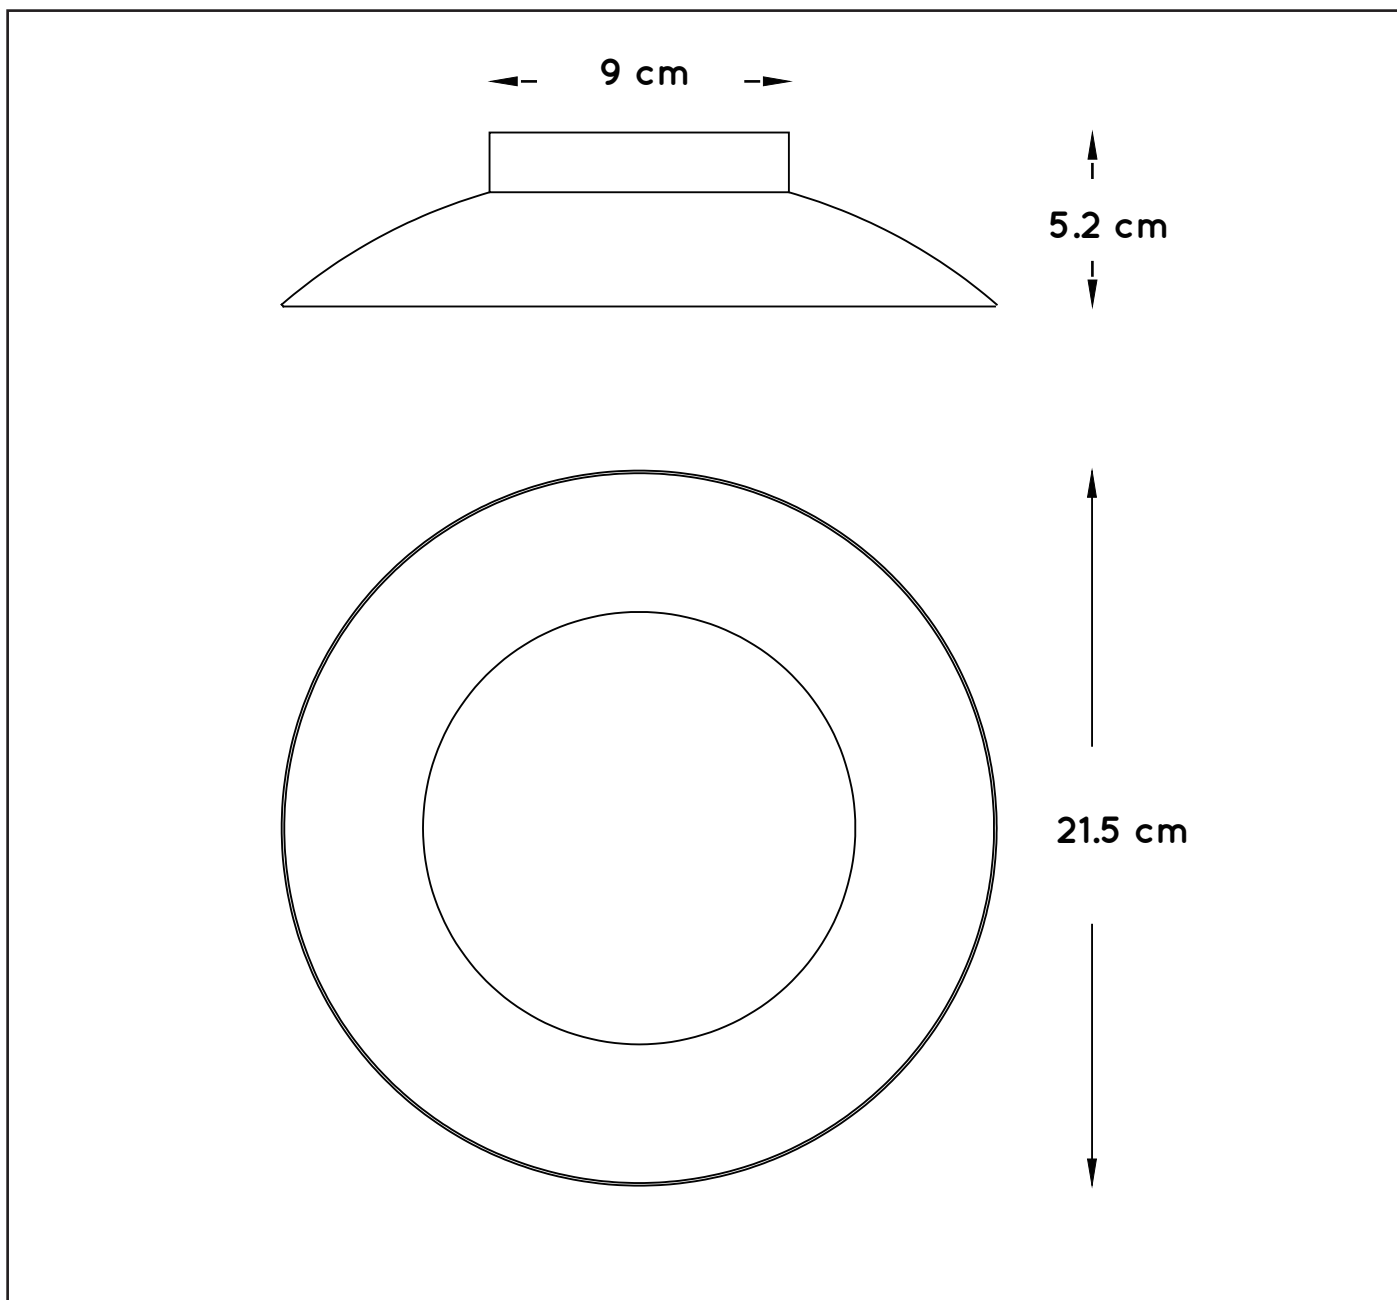

FOSKAL

item number : 79177/06/01
EAN code : 5411212791221

item number : 79177/06/14
EAN code : 5411212791238

item number : 79177/06/30
EAN code : 5411212791498

item number : 79177/06/31
EAN code : 5411212791245