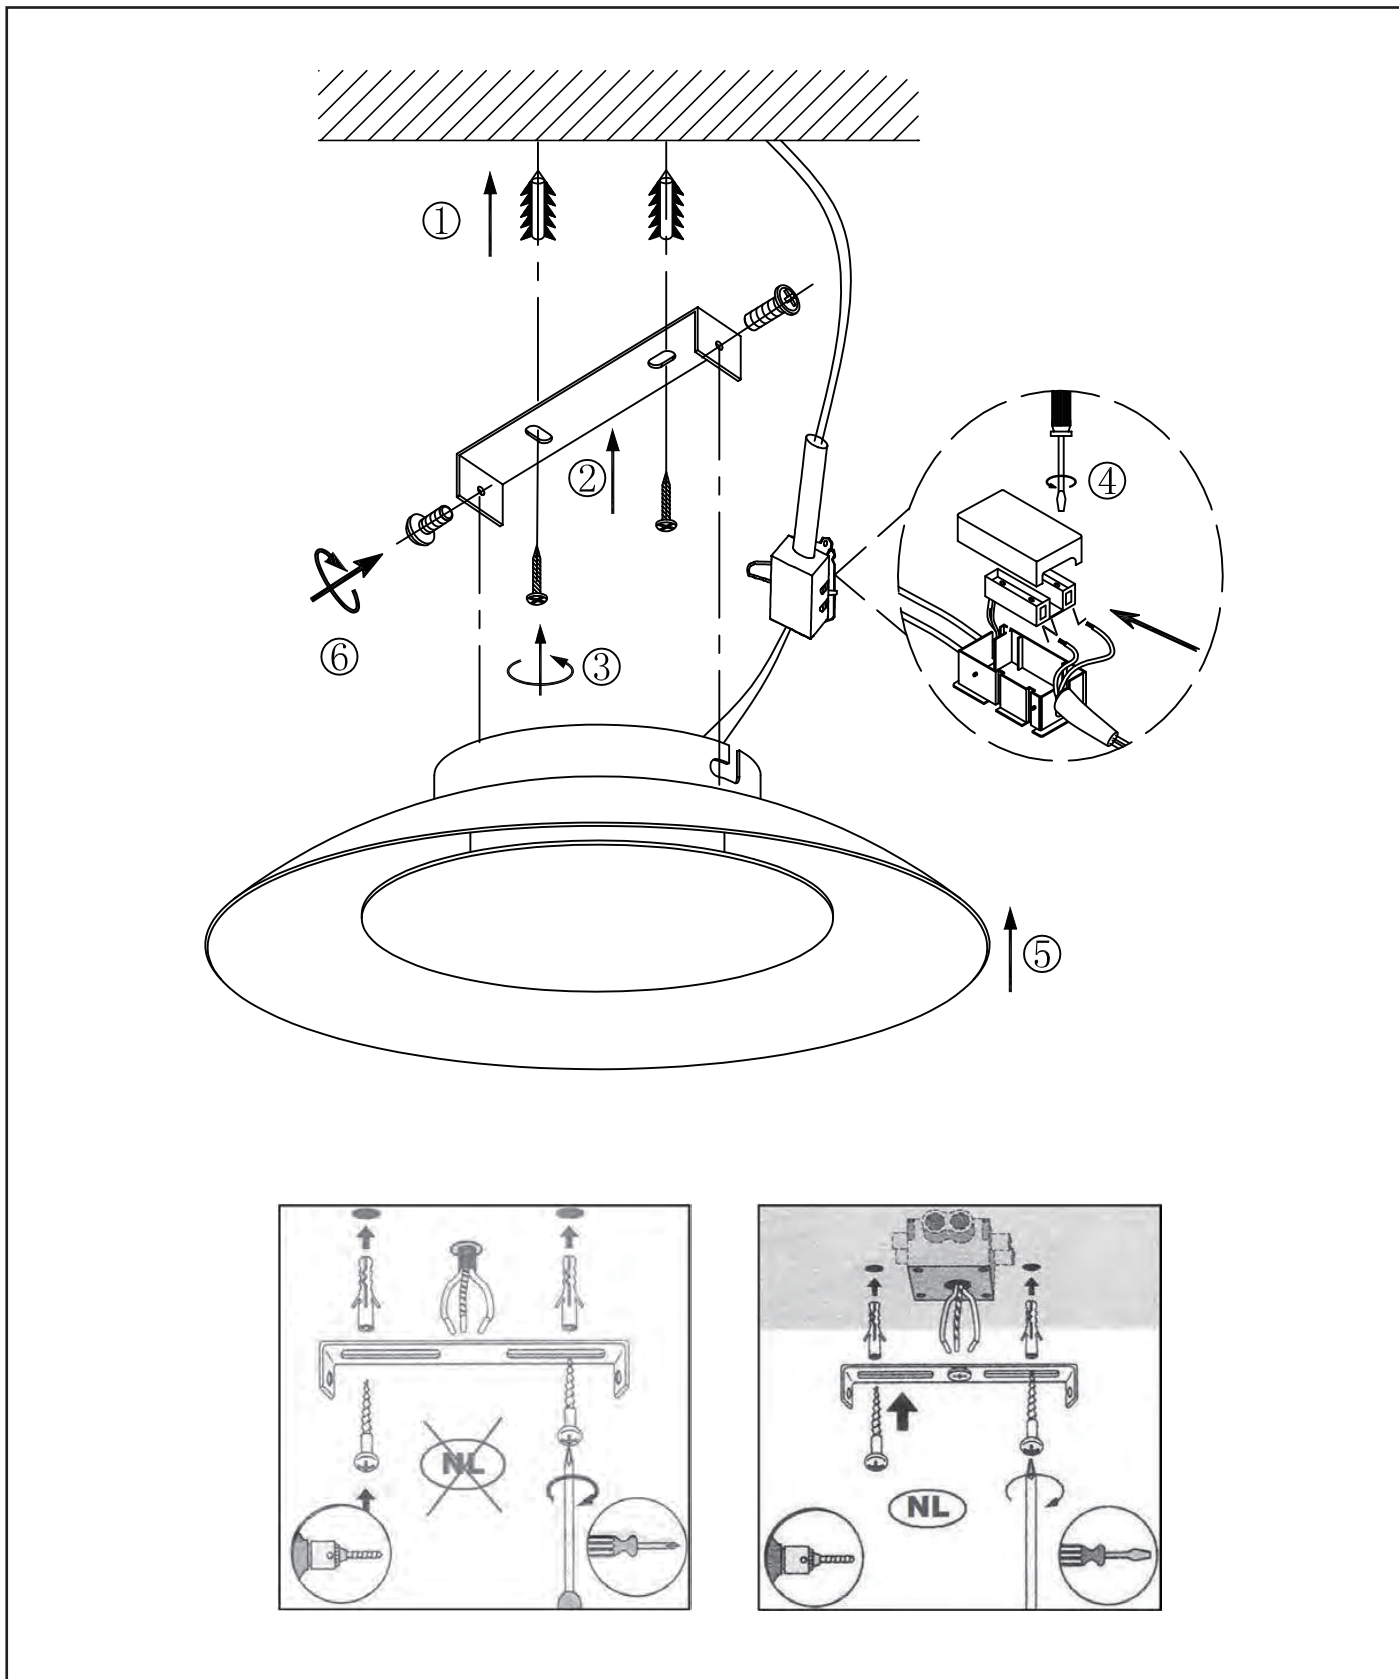

Dit product bevat een lichtbron van energie-efficiëntieklasse G
Ce produit contient une source lumineuse de classe énergétique G
This product contains a light source of energy efficiency class G
Dieses Produkt enthält eine Lichtquelle der Energieeffizienzklasse G
Ten produkt zawiera źródło światła o klasie efektywności energetycznej G