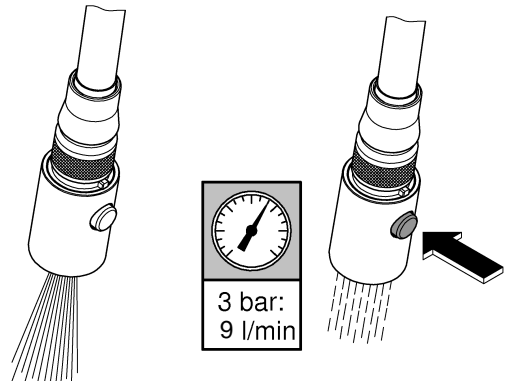

SERVICE

A series of 20 horizontal lines for writing, spaced evenly down the page.

Pure Freude an Wasser

GROHE

D
☎ +49 571 3989 333
impressum@grohe.de

A
☎ +43 1 68060
info-at@grohe.com

AUS
Argent Sydney
☎ +(02) 8394 5800
Argent Melbourne
☎ +(03) 9682 1231