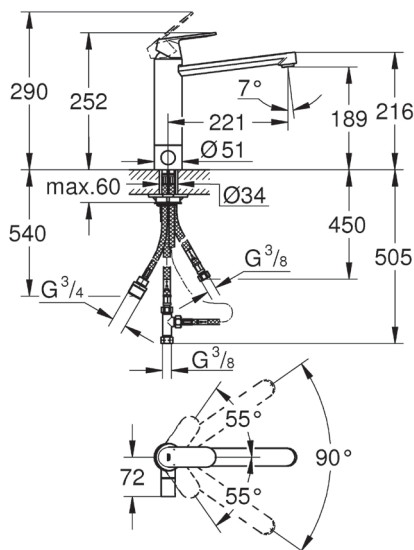

TEKNOLOGIAT

HYVÄKSYNNÄT

EUFI29-19003894-TH1

MITTAPIIRUSTUS

VIRTAUSKAAVIO

VARAOSAT

Tuoteseloste

- | | | |
|------------|---------------------------|-----------|
| 1 | Lever | 46681000 |
| 2 | Cap | 46492000 |
| 3 | Screw ring | 46815000 |
| 4 | Cartridge | 46374000 |
| 5 | Mousseur | 13929000 |
| 6 | Seal kit | 46760000 |
| 7 | Ceramic headpart | 46318000 |
| 8 | Handle for shut-off valve | 46767000 |
| 8.1 | Snap insert | 0538600M |
| 9 | Shank mounting kit | 46249000 |
| 10 | Support plate | 5334000 |
| 11 | Socket spanner | 19332000* |
| 12 | Mounting wrench | 19017000* |