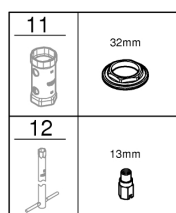

TEKNOLOGIAT

HYVÄKSYNNÄT

EUFI29-19003894-TH1

MITTAPIIRUSTUS

VIRTAUSKAAVIO

VARAOSAT

Tuoteseloste

- | | | |
|------------|---------------------------|-----------|
| 1 | Lever | 46681000 |
| 2 | Cap | 46492000 |
| 3 | Screw ring | 46815000 |
| 4 | Cartridge | 46374000 |
| 5 | Mousseur | 13929000 |
| 6 | Seal kit | 46760000 |
| 7 | Ceramic headpart | 46318000 |
| 8 | Handle for shut-off valve | 46767000 |
| 8.1 | Snap insert | 0538600M |
| 9 | Shank mounting kit | 46249000 |
| 10 | Support plate | 5334000 |
| 11 | Socket spanner | 19332000* |
| 12 | Mounting wrench | 19017000* |