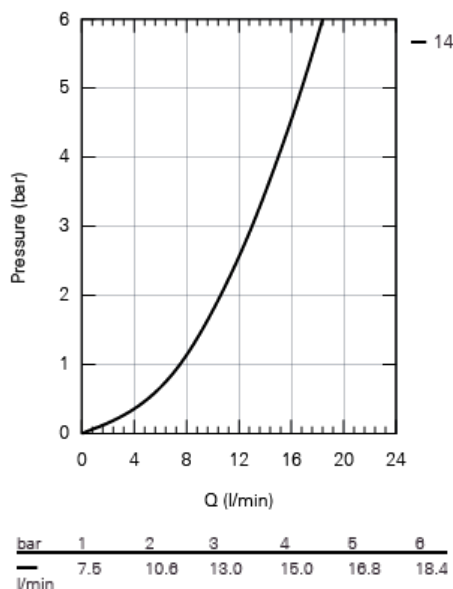

TEKNOLOGIAT

HYVÄKSYNNÄT

EUFI29-19003894-TH1

MITTAPIIRUSTUS

VIRTAUSKAAVIO

VARAOSAT

Tuoteseloste

- | | | |
|------------|---------------------------|-----------|
| 1 | Lever | 46681000 |
| 2 | Cap | 46492000 |
| 3 | Screw ring | 46815000 |
| 4 | Cartridge | 46374000 |
| 5 | Mousseur | 13929000 |
| 6 | Seal kit | 46760000 |
| 7 | Ceramic headpart | 46318000 |
| 8 | Handle for shut-off valve | 46767000 |
| 8.1 | Snap insert | 0538600M |
| 9 | Shank mounting kit | 46249000 |
| 10 | Support plate | 5334000 |
| 11 | Socket spanner | 19332000* |
| 12 | Mounting wrench | 19017000* |