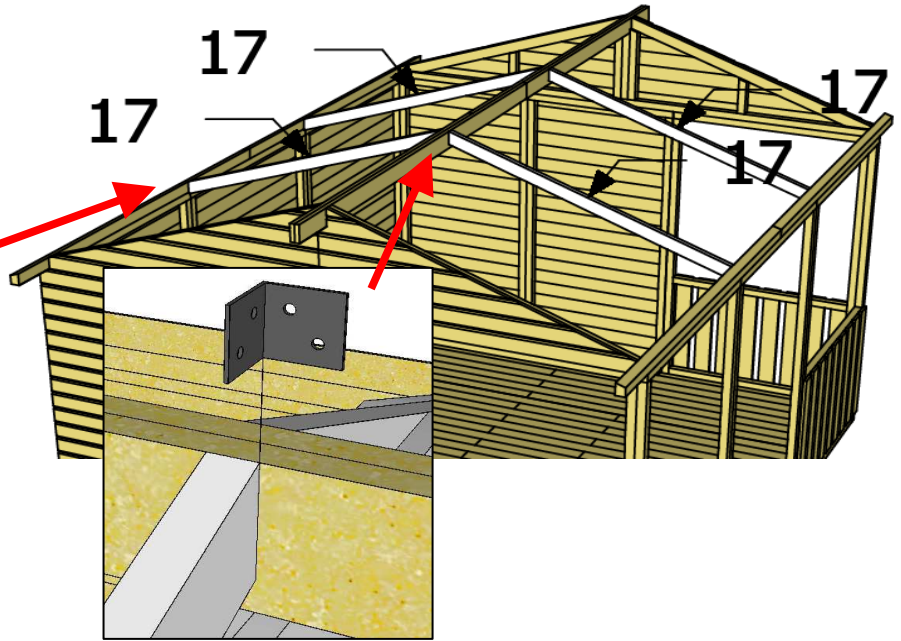

SHELTER 300 x 360 cm. (floor beams 44x94)

Assembly instruction

4/6