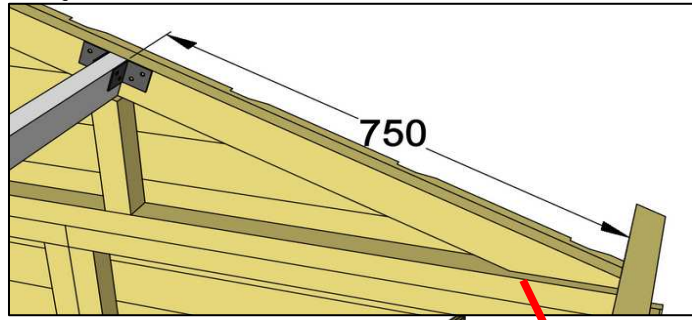

SHELTER 300 x 360 cm. (floor beams 44x94)

Assembly instruction

5/6