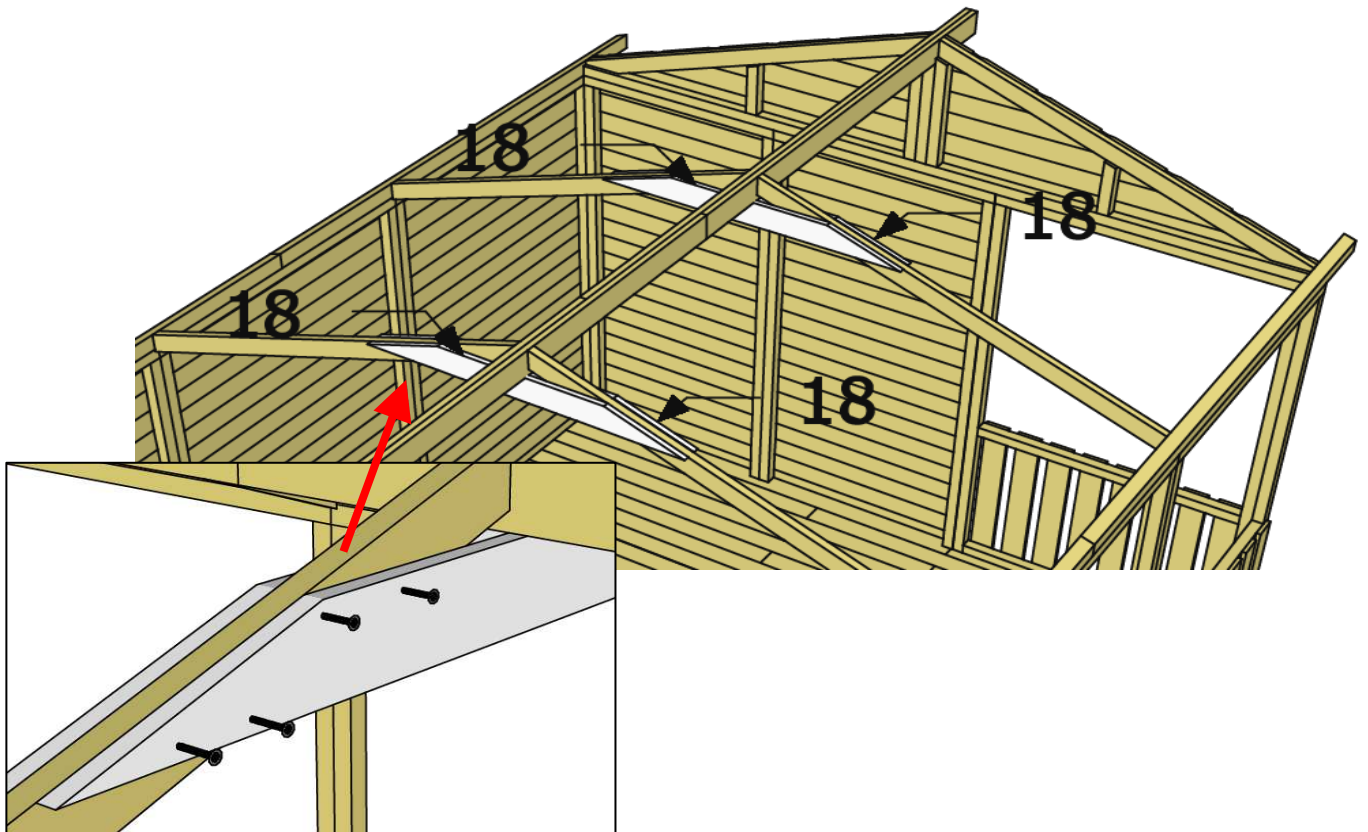

SHELTER 300 x 360 cm. (floor beams 44x94)

Assembly instruction

4/6