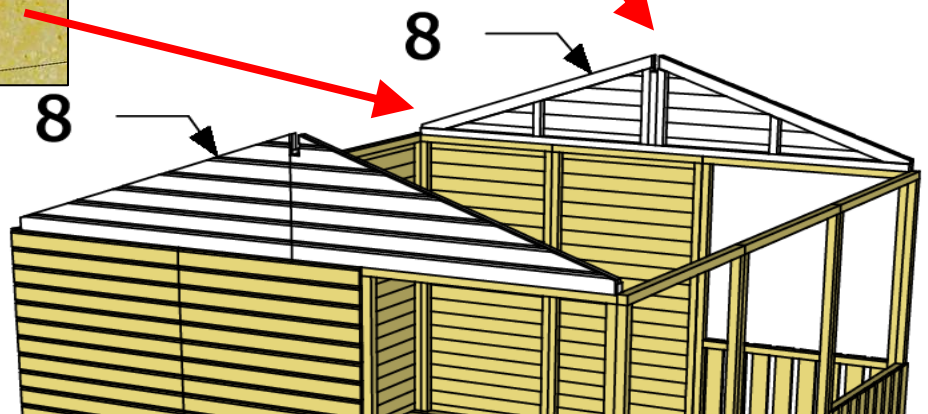

SHELTER 300 x 360 cm. (floor beams 44x94)

Assembly instruction

2/6