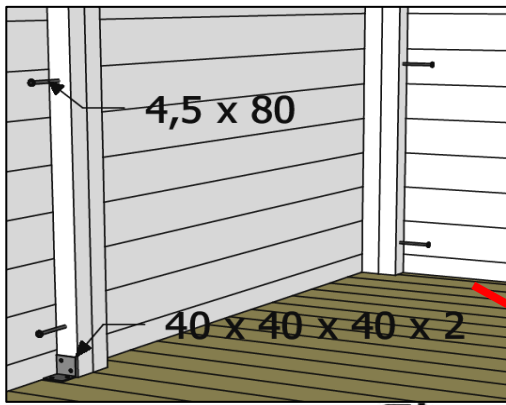

SHELTER 300 x 360 cm. (floor beams 44x94)

Assembly instruction

2/6