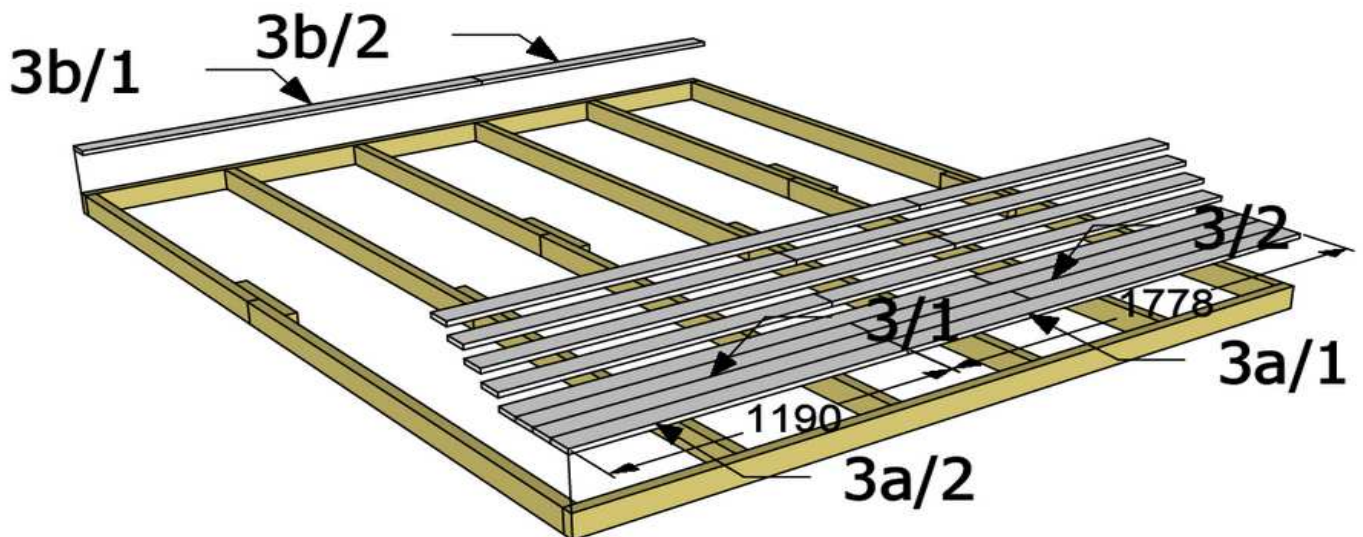

# SHELTER 300 x 360 cm. (floor beams 44x94)