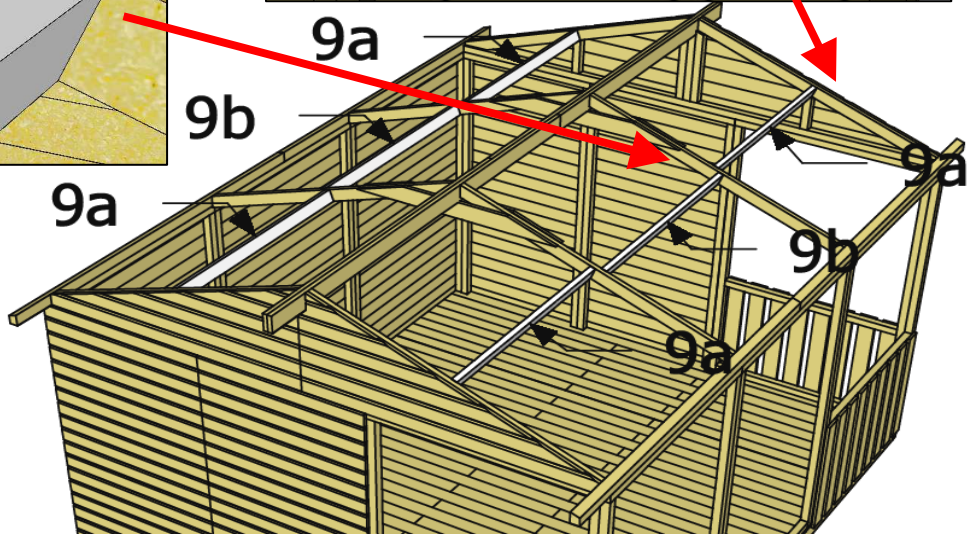

SHELTER 300 x 360 cm. (floor beams 44x94)

Assembly instruction

5/6