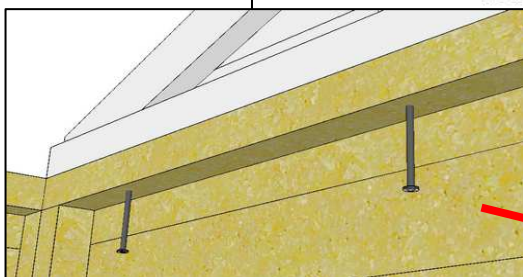

SHELTER 300 x 360 cm. (floor beams 44x94)

Assembly instruction

2/6