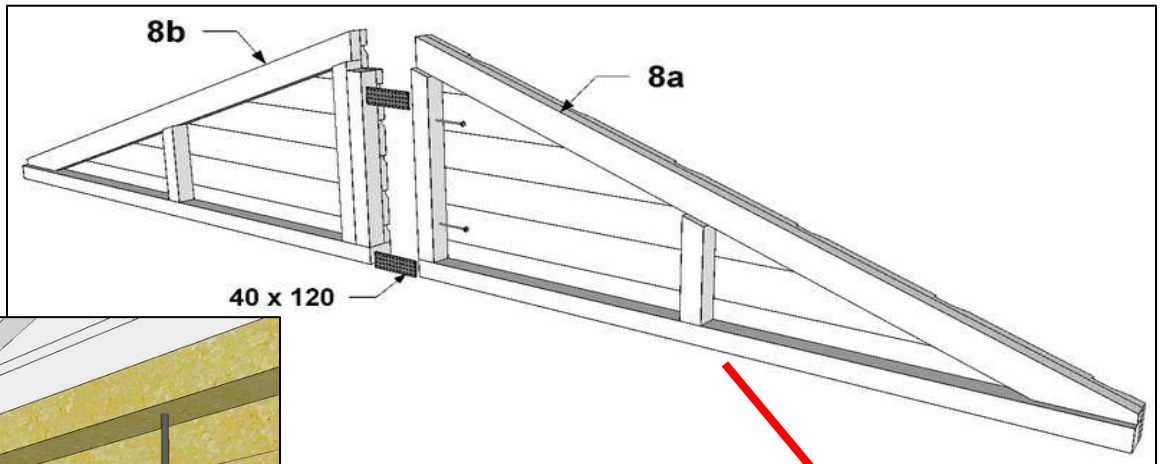

SHELTER 300 x 360 cm. (floor beams 44x94)

Assembly instruction

2/6