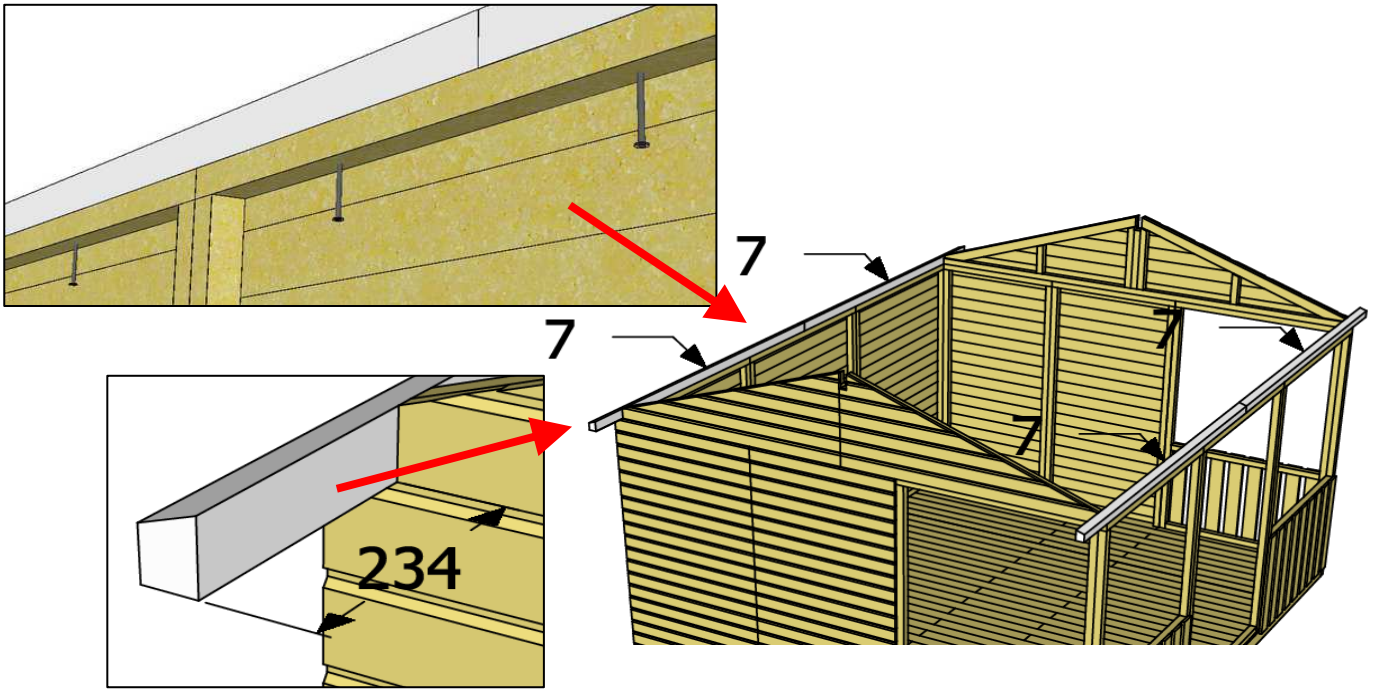

SHELTER 300 x 360 cm. (floor beams 44x94)

Assembly instruction