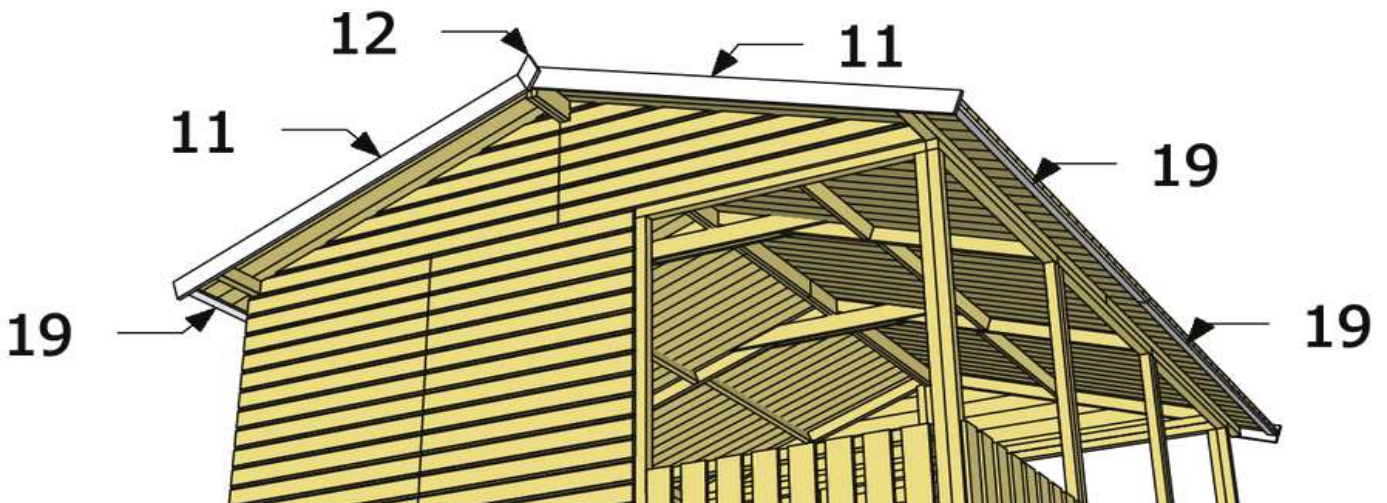

SHELTER 300 x 360 cm. (floor beams 44x94)

Assembly instruction

5/6