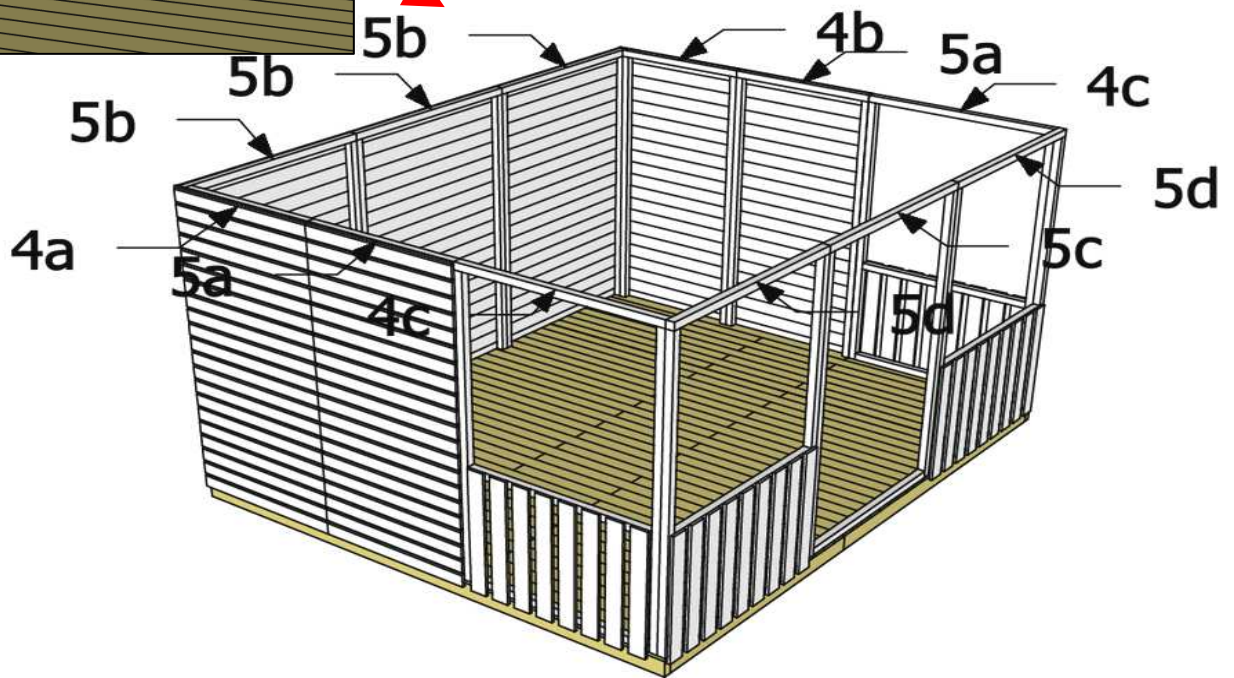

# SHELTER 300 x 360 cm. (floor beams 44x94)

## Assembly instruction

1/6