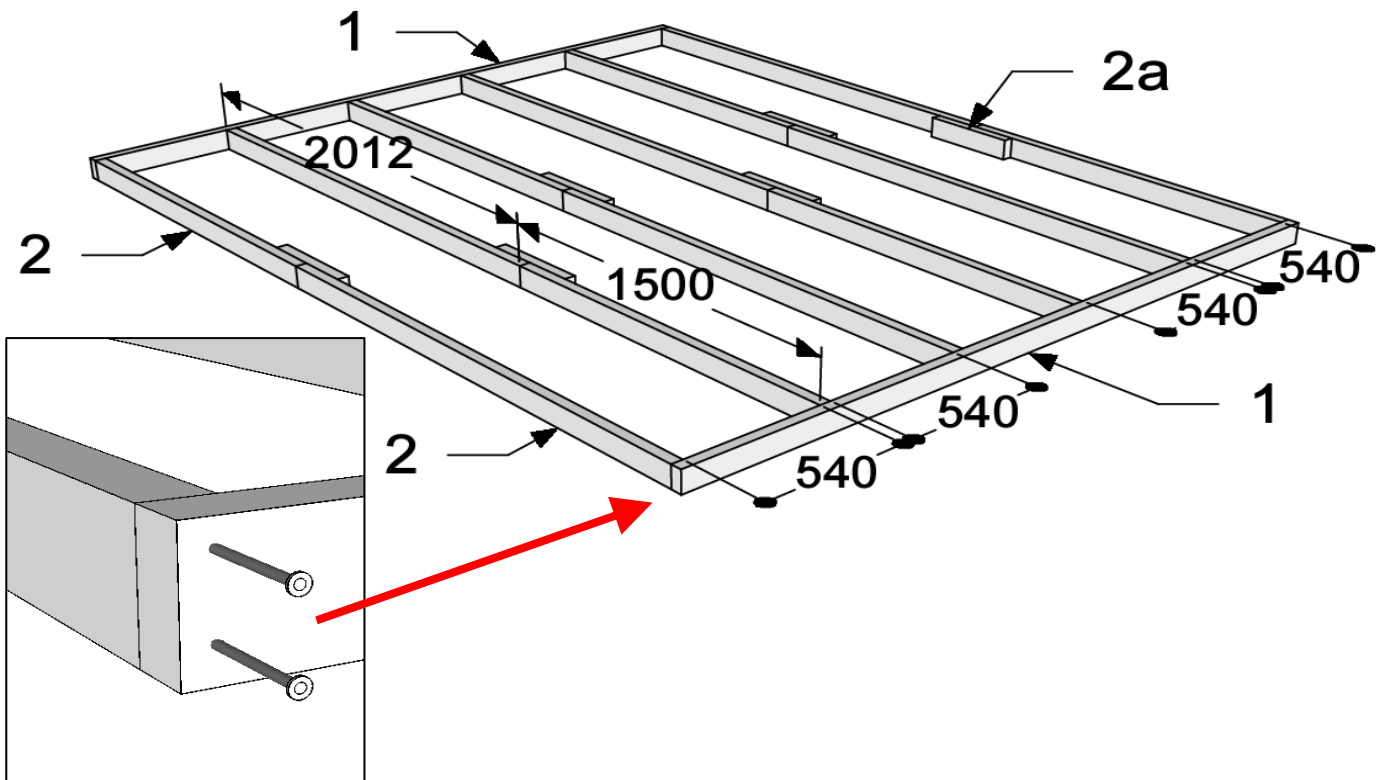

# SHELTER 300 x 360 cm. (floor beams 44x94)