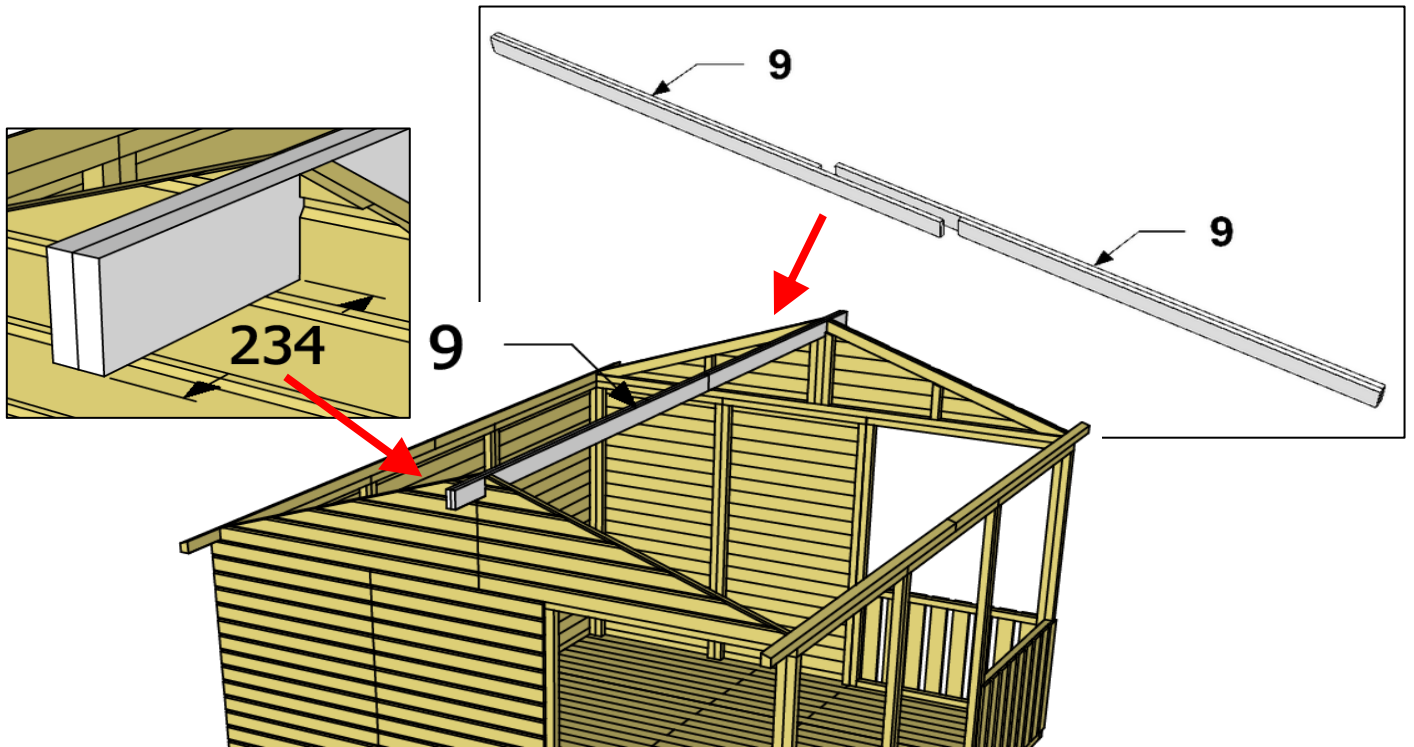

SHELTER 300 x 360 cm. (floor beams 44x94)

Assembly instruction