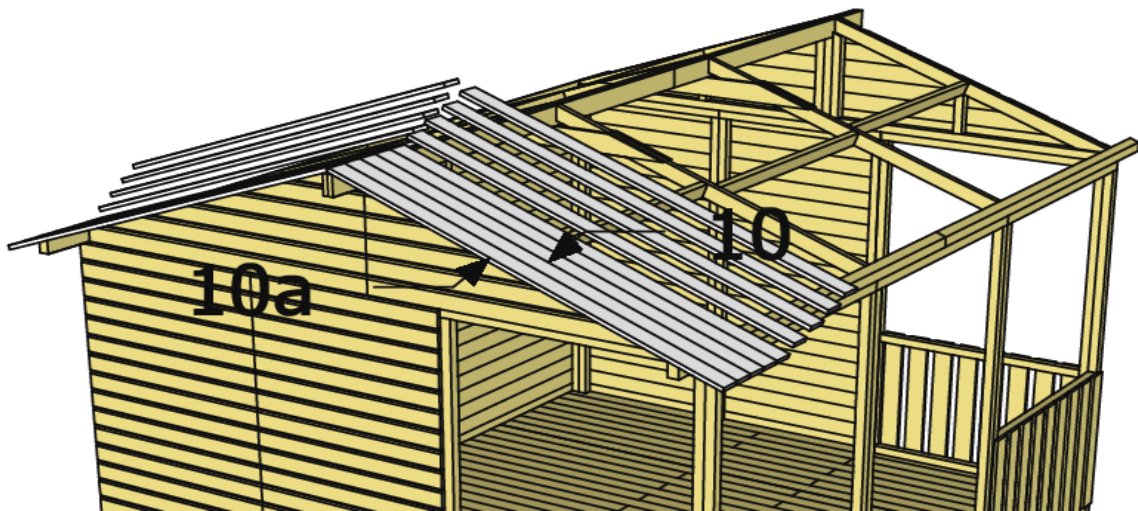

SHELTER 300 x 360 cm. (floor beams 44x94)

Assembly instruction

5/6