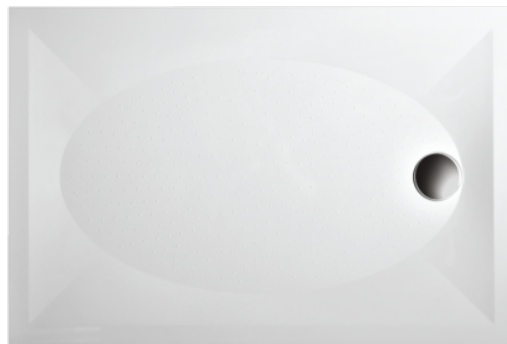

# S0020 90x120

cast stone shower tray with panel and adjustable legs

**Colour:** White  
**Material:** Cast stone

Available:

	White	
90x120 + panel & adjustable legs	S0020-SET	

Drain d90 mm TurboFlow	
------------------------	--